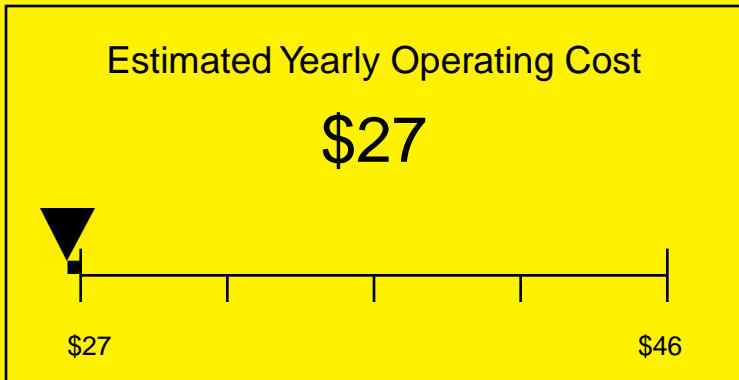

# ENERGYGUIDE

REFRIGERATOR  
Defrost: Automatic

SPR626OS  
4.9 Cubic Feet

Compare the energy use of this product with others  
before you buy

**250kWh**

Estimated Yearly Electricity Use

Your cost will depend on your utility rates

Based on a 2007 U.S. Government national average cost of 10.65 cents per kWh for electricity. Your actual operating cost will vary depending on your local utility rates and your use of the product.