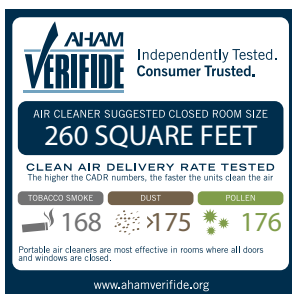

## Replacement Filters

Filter Kit  
AP260HFRK  
One HEPA filter, two antibacterial filters to keep indoor air clean.

Filter Kit  
AP260CFRK  
Two carbon filters for odor control.

Four color packaging

Power	120V
Remote control	YES
Coverage	260 sq. ft.
Weight	18.35 lbs.
Height	26 3/8 inches
Width	15 inches
Depth	9 1/2 inches
Power cord	6.25 ft. long
Warranty-Parts	1 yr. any part; 2-5 yrs. functional parts
Warranty-Labor	1 yr. carry in to service center