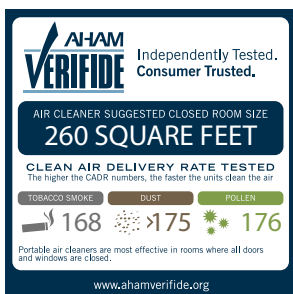

## Replacement Filters

Filter Kit  
AP260HFRK  
One HEPA filter, two antibacterial filters to keep indoor air clean.

Filter Kit  
AP260CFRK  
Two carbon filters for odor control.

Four color packaging

Power	120V
Remote control	YES
Coverage	260 sq. ft.
Weight	18.35 lbs.
Height	26 3/8 inches
Width	15 inches
Depth	9 1/2 inches
Power cord	6.25 ft. long
Warranty-Parts	1 yr. any part; 2-5 yrs. functional parts
Warranty-Labor	1 yr. carry in to service center