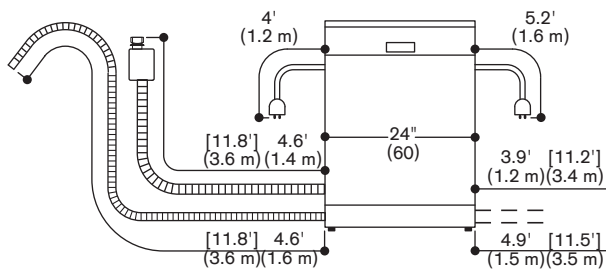

Ventilation openings required when installed as a tall unit.

Water connection with 3/4" screw gland.

For length of connection cable, water in-and-outlet, see adjacent drawing.

Please read further planning notes on pages 230–233.

Rating

Total rating 1.3 kW.

Total Amps: 12 A.

120 V / 60 Hz

Connecting cable 47 1/4" with plug.

Euro Tub dishwasher DF 250

Toe kick height

- 3 3/16" - 6 5/16" for a height of 32 3/16"
- 5 7/8" - 8 1 1/16" for a height of 34 9/16"

Tall Tub dishwasher DF 251

Toe kick height

- 3 3/16" - 6 5/16" for a height of 34 1/8"
- 5 7/8" - 8 1 1/16" for a height of 36 1/2"

Connection dimensions for 24" wide dishwasher

Values in [] with AquaStop extension kit GZ 010 011.