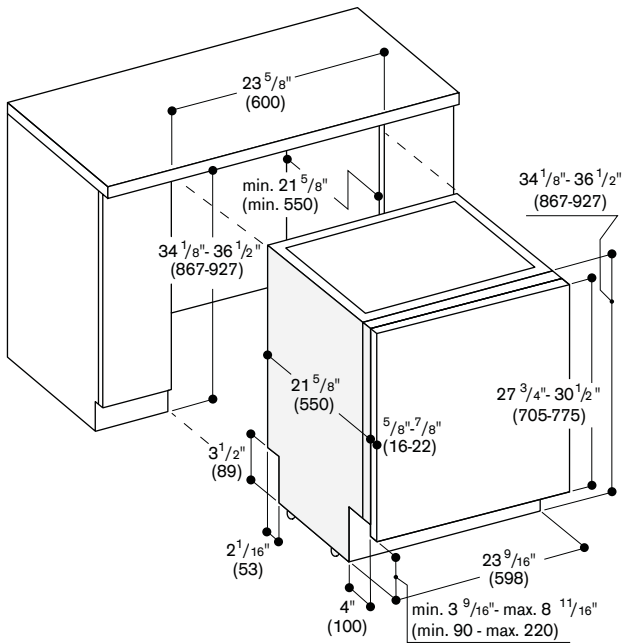

Rating

Total rating 1.3 kW.

Total Amps: 12 A.

120 V / 60 Hz

Connecting cable 47 1/4" with plug.

Euro Tub dishwasher DF 250

Toe kick height

- 3 3/16" - 6 5/16" for a height of 32 3/16"
- 5 7/8" - 8 1 1/16" for a height of 34 9/16"

Tall Tub dishwasher DF 251

Toe kick height

- 3 3/16" - 6 5/16" for a height of 34 1/8"
- 5 7/8" - 8 1 1/16" for a height of 36 1/2"

Connection dimensions for 24" wide dishwasher

Values in [] with AquaStop extension kit GZ 010 011.