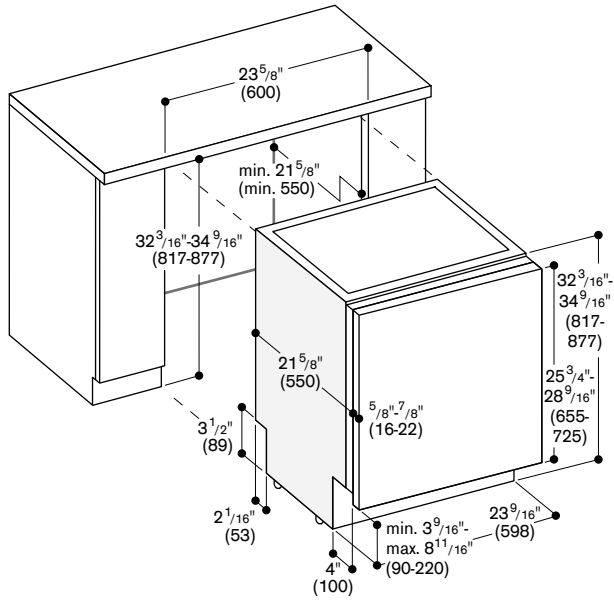

Tall Tub dishwasher DF 251

Toe kick height

- 3 3/16" - 6 5/16" for a height of 34 1/8"
- 5 7/8" - 8 1 1/16" for a height of 36 1/2"

Connection dimensions for 24" wide dishwasher

Values in [] with AquaStop extension kit GZ 010 011.