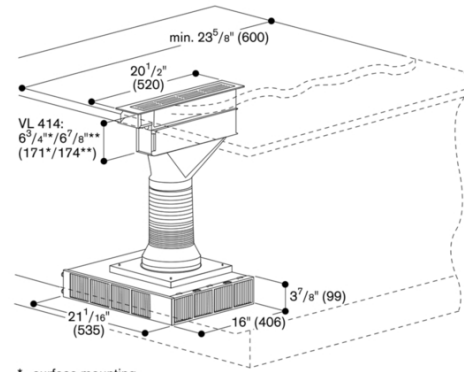

/ x 2 6/16" x

Product packaging dimensions (HxWxD) (in)

5.31 x 12.99 x 15.35

Height of the chimney (in)

Vertical rise height

Required distance above cooktop/ ranges

Net weight (lbs)

6

* surface mounting
** flush installation

* surface mounting
** flush installation

* surface mounting
** flush installation