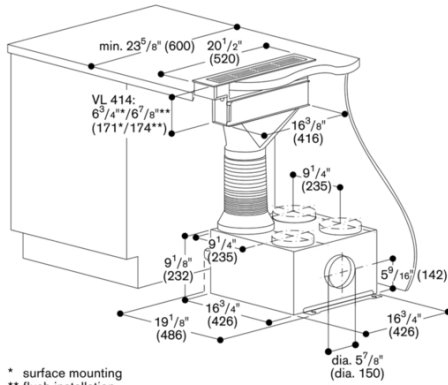

/ x 2 6/16" x

Product packaging dimensions (HxWxD) (in)

5.31 x 12.99 x 15.35

Height of the chimney (in)

Vertical rise height

Required distance above cooktop/ ranges

Net weight (lbs)

6

* surface mounting
** flush installation

* surface mounting
** flush installation

* surface mounting
** flush installation