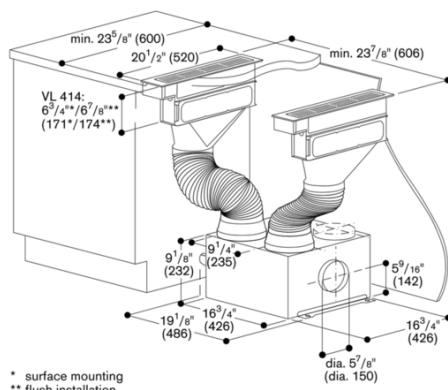

/ x 2 6/16" x

Product packaging dimensions (HxWxD) (in)

5.31 x 12.99 x 15.35

Height of the chimney (in)

Vertical rise height

Required distance above cooktop/ ranges

Net weight (lbs)

6

* surface mounting
** flush installation

* surface mounting
** flush installation

* surface mounting
** flush installation