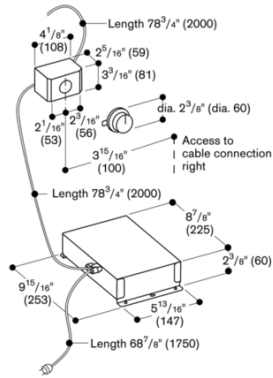

/ x 2 6/16" x

Product packaging dimensions (HxWxD) (in)

5.31 x 12.99 x 15.35

Height of the chimney (in)

Vertical rise height

Required distance above cooktop/ ranges

Net weight (lbs)

6

Discharge direction

No-return airflow flap

No

2017-04-05

Page 1

Color Variants

AA490711

Stainless Steel

* surface mounting
** flush installation

* surface mounting
** flush installation

* surface mounting
** flush installation