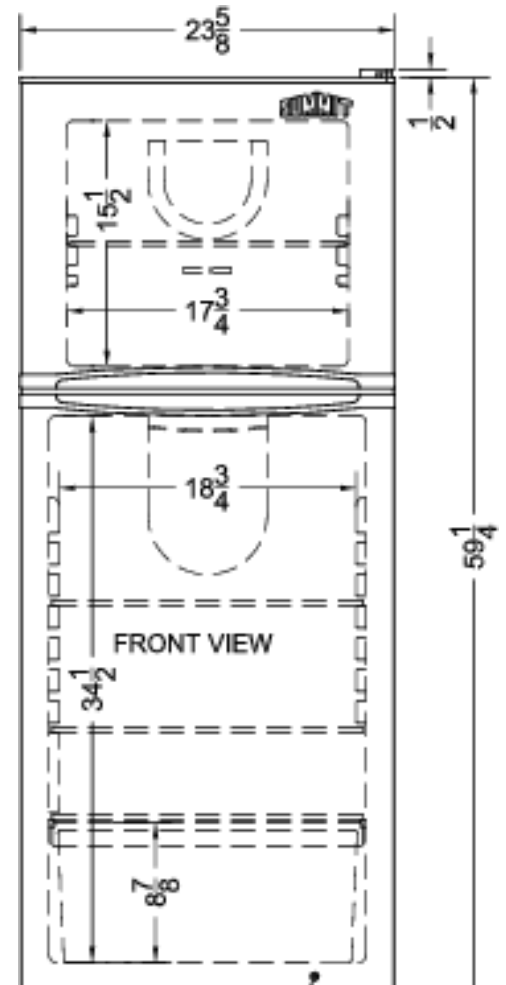

FF1075W Specifications:

Overview	
Height	59.25"
Height to Hinge Cap	59.75"
Width	23.63"
Width with Door Open	24.13"
Depth	25.25"
Depth with door at 90°	47.0"
Capacity	9.8 cu.ft.
Defrost Type	Frost-Free
Door	White
Cabinet	White
US Electrical Safety	CSA
Canadian Electrical Safety	CSA-C
Energy Usage/Year	327.0kWh/year
Amps	2.5
Voltage/Frequency	115 V AC/60 Hz
Weight	120.0 lbs.
Shipping Weight	150.0 lbs.
Parts & Labor Warranty	1 Year
Compressor Warranty	5 Years
Refrigerator-Freezer	
Door Swing	RHD
Reversible	Yes
Crisper Qty	1
Crisper Finish	Transparent
Crisper Cover	Glass
Refrigerator - Interior Height	34.5"
Refrigerator - Interior Width	18.75"
Refrigerator - Interior Depth	20.75"
Refrigerator - Shelf Type	Glass
Refrigerator - Shelf Qty	2
Refrigerator - Full Door Shelves	1
Refrigerator - Half Door Shelves	2
Freezer - Interior Height	15.5"
Freezer - Interior Width	17.75"
Freezer - Interior Depth	15.5"

Freezer - Shelf Type	Glass
Freezer - Shelf Qty	1
Freezer - Full Door Shelves	2
Adjustable Shelves	Yes
Gallon Door Storage	Yes
Interior Light	Yes
Thermostat Type	Dial
Fan Type	Interior
Refrigerant Type	R600a
Refrigerant Amount	1.69 oz.
High Side PSI	300.0
Low Side PSI	120.0
Level Legs	2
Compressor Step Height	8.88"
Compressor Step Width	18.75"
Compressor Step Depth	7.0"

SUMMIT APPLIANCE DIVISION FELIX STORCH, INC.

770 Garrison Avenue, Bronx, NY 10474 USA TEL 718-893-3900 FAX 844-478-8799 info@summitappliance.com www.summitappliance.com