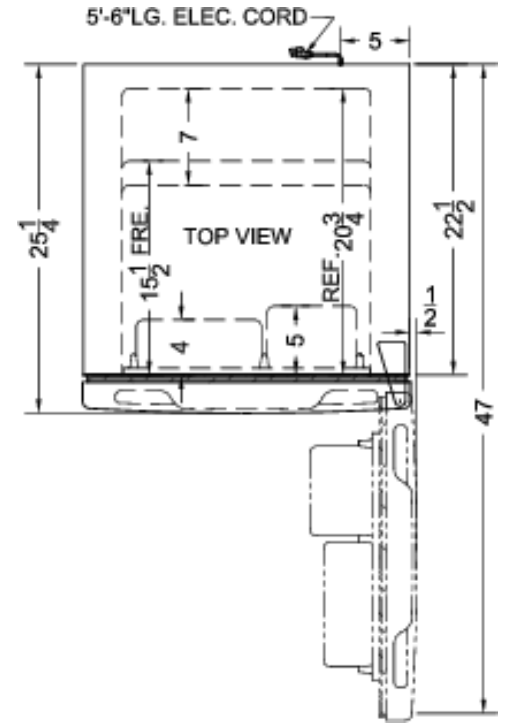

FF1075W

59.25" x 23.63" x 25.25" (H x W x D)

Temporarily out of stock: for a similar model, see the FF1071W

Highlights:

True frost-free operation saves you maintenance by preventing icy buildup

9.8 cu.ft. interior to meet all your storage needs

SUMMIT APPLIANCE DIVISION FELIX STORCH, INC.

770 Garrison Avenue, Bronx, NY 10474 USA TEL 718-893-3900 FAX 844-478-8799

✉ info@summitappliance.com

www.summitappliance.com

FF1075W Specifications:

Overview	
Height	59.25"
Height to Hinge Cap	59.75"
Width	23.63"
Width with Door Open	24.13"
Depth	25.25"
Depth with door at 90°	47.0"
Capacity	9.8 cu.ft.
Defrost Type	Frost-Free
Door	White
Cabinet	White
US Electrical Safety	CSA
Canadian Electrical Safety	CSA-C
Energy Usage/Year	327.0kWh/year
Amps	2.5
Voltage/Frequency	115 V AC/60 Hz
Weight	120.0 lbs.
Shipping Weight	150.0 lbs.
Parts & Labor Warranty	1 Year
Compressor Warranty	5 Years
Refrigerator-Freezer	
Door Swing	RHD
Reversible	Yes
Crisper Qty	1
Crisper Finish	Transparent
Crisper Cover	Glass
Refrigerator - Interior Height	34.5"
Refrigerator - Interior Width	18.75"
Refrigerator - Interior Depth	20.75"
Refrigerator - Shelf Type	Glass
Refrigerator - Shelf Qty	2
Refrigerator - Full Door Shelves	1
Refrigerator - Half Door Shelves	2
Freezer - Interior Height	15.5"
Freezer - Interior Width	17.75"
Freezer - Interior Depth	15.5"

Freezer - Shelf Type	Glass
Freezer - Shelf Qty	1
Freezer - Full Door Shelves	2
Adjustable Shelves	Yes
Gallon Door Storage	Yes
Interior Light	Yes
Thermostat Type	Dial
Fan Type	Interior
Refrigerant Type	R600a
Refrigerant Amount	1.69 oz.
High Side PSI	300.0
Low Side PSI	120.0
Level Legs	2
Compressor Step Height	8.88"
Compressor Step Width	18.75"
Compressor Step Depth	7.0"