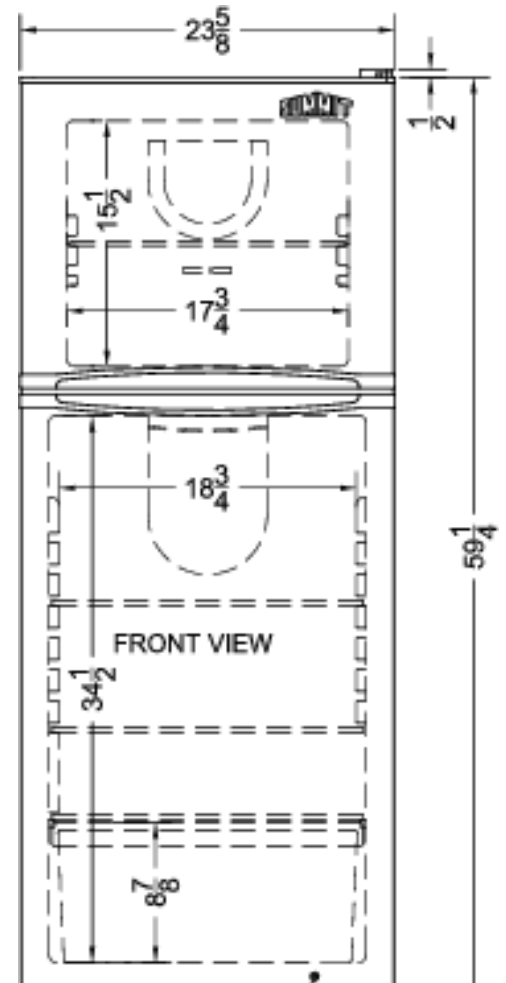

FF1077SS Specifications:

Overview	
Height	59.25"
Height to Hinge Cap	59.75"
Width	23.63"
Width with Door Open	24.13"
Depth	25.25"
Depth with door at 90°	47.0"
Capacity	9.8 cu.ft.
Defrost Type	Frost-Free
Door	Stainless Steel
Cabinet	Black
US Electrical Safety	CSA
Canadian Electrical Safety	CSA-C
Energy Usage/Year	327.0kWh/year
Amps	2.5
Voltage/Frequency	115 V AC/60 Hz
Weight	120.0 lbs.
Shipping Weight	150.0 lbs.
Parts & Labor Warranty	1 Year
Compressor Warranty	5 Years
Refrigerator-Freezer	
Door Swing	RHD
Reversible	Yes
Crisper Qty	1
Crisper Finish	Transparent
Crisper Cover	Glass
Refrigerator - Interior Height	34.5"
Refrigerator - Interior Width	18.75"
Refrigerator - Interior Depth	20.75"
Refrigerator - Shelf Type	Glass
Refrigerator - Shelf Qty	2
Refrigerator - Full Door Shelves	1
Refrigerator - Half Door Shelves	2
Freezer - Interior Height	15.5"
Freezer - Interior Width	17.75"

Freezer - Interior Depth	15.5"
Freezer - Shelf Qty	1
Freezer - Full Door Shelves	2
Adjustable Shelves	Yes
Gallon Door Storage	Yes
Interior Light	Yes
Thermostat Type	Dial
Fan Type	Interior
Refrigerant Type	R600a
Refrigerant Amount	1.69 oz.
High Side PSI	300.0
Low Side PSI	120.0
Level Legs	2
Compressor Step Height	8.88"
Compressor Step Width	18.75"
Compressor Step Depth	7.0"

SUMMIT APPLIANCE DIVISION FELIX STORCH, INC.

770 Garrison Avenue, Bronx, NY 10474 USA TEL 718-893-3900 FAX 844-478-8799 info@summitappliance.com www.summitappliance.com