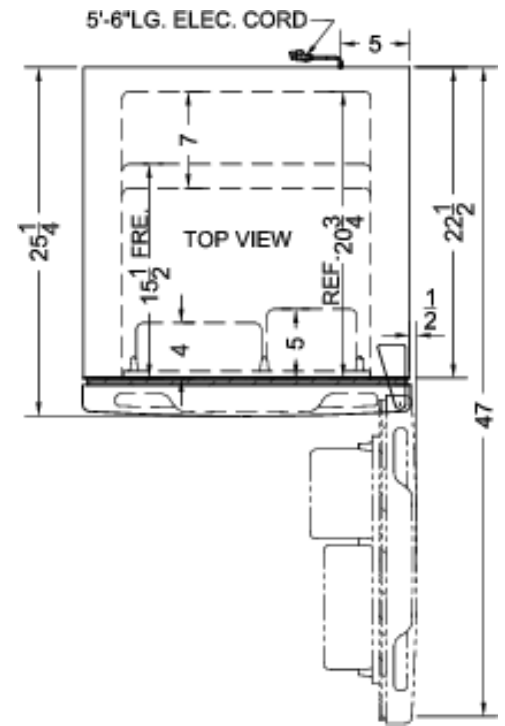

FF1077SS Specifications:

Overview	
Height	59.25"
Height to Hinge Cap	59.75"
Width	23.63"
Width with Door Open	24.13"
Depth	25.25"
Depth with door at 90°	47.0"
Capacity	9.8 cu.ft.
Defrost Type	Frost-Free
Door	Stainless Steel
Cabinet	Black
US Electrical Safety	CSA
Canadian Electrical Safety	CSA-C
Energy Usage/Year	327.0kWh/year
Amps	2.5
Voltage/Frequency	115 V AC/60 Hz
Weight	120.0 lbs.
Shipping Weight	150.0 lbs.
Parts & Labor Warranty	1 Year
Compressor Warranty	5 Years
Refrigerator-Freezer	
Door Swing	RHD
Reversible	Yes
Crisper Qty	1
Crisper Finish	Transparent
Crisper Cover	Glass
Refrigerator - Interior Height	34.5"
Refrigerator - Interior Width	18.75"
Refrigerator - Interior Depth	20.75"
Refrigerator - Shelf Type	Glass
Refrigerator - Shelf Qty	2
Refrigerator - Full Door Shelves	1
Refrigerator - Half Door Shelves	2
Freezer - Interior Height	15.5"
Freezer - Interior Width	17.75"

Freezer - Interior Depth	15.5"
Freezer - Shelf Qty	1
Freezer - Full Door Shelves	2
Adjustable Shelves	Yes
Gallon Door Storage	Yes
Interior Light	Yes
Thermostat Type	Dial
Fan Type	Interior
Refrigerant Type	R600a
Refrigerant Amount	1.69 oz.
High Side PSI	300.0
Low Side PSI	120.0
Level Legs	2
Compressor Step Height	8.88"
Compressor Step Width	18.75"
Compressor Step Depth	7.0"

SUMMIT APPLIANCE DIVISION FELIX STORCH, INC.

770 Garrison Avenue, Bronx, NY 10474 USA TEL 718-893-3900 FAX 844-478-8799 info@summitappliance.com www.summitappliance.com