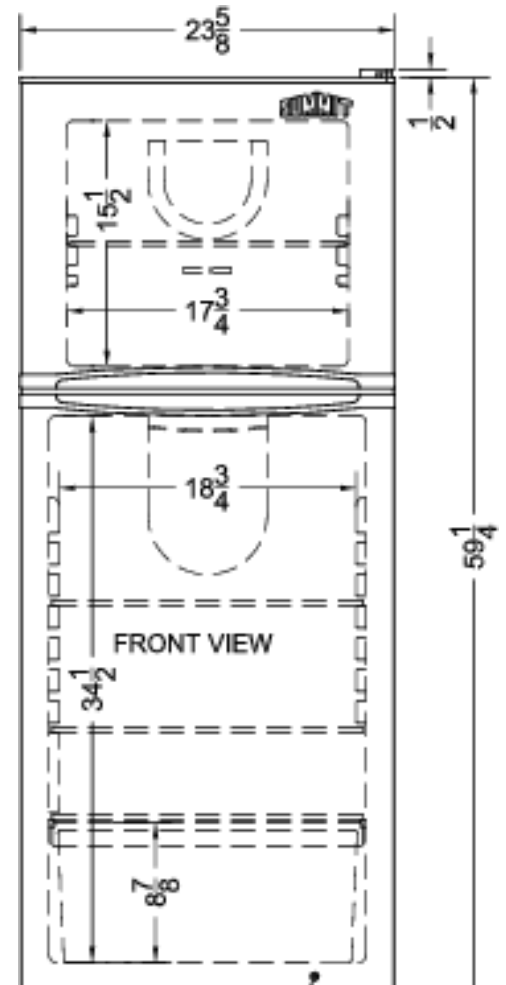

FF1075WIM Specifications:

Overview	
Height	59.25"
Height to Hinge Cap	59.75"
Width	23.63"
Width with Door Open	24.13"
Depth	25.25"
Depth with door at 90°	47.0"
Capacity	9.8 cu.ft.
Defrost Type	Frost-Free
Door	White
Cabinet	White
US Electrical Safety	CSA
Canadian Electrical Safety	CSA-C
Energy Usage/Year	411.0kWh/year
Amps	2.5
Voltage/Frequency	115 V AC/60 Hz
Weight	125.0 lbs.
Shipping Weight	160.0 lbs.
Parts & Labor Warranty	1 Year
Compressor Warranty	5 Years
Refrigerator-Freezer	
Door Swing	RHD
Reversible	Yes
Crisper Qty	1
Crisper Finish	Transparent
Crisper Cover	Glass
Refrigerator - Interior Height	34.5"
Refrigerator - Interior Width	18.75"
Refrigerator - Interior Depth	20.75"
Refrigerator - Shelf Type	Glass
Refrigerator - Shelf Qty	2
Refrigerator - Full Door Shelves	1
Refrigerator - Half Door Shelves	2
Freezer - Interior Height	15.5"
Freezer - Interior Width	17.75"
Freezer - Interior Depth	15.5"

Freezer - Shelf Type	Glass
Freezer - Shelf Qty	1
Freezer - Full Door Shelves	2
Adjustable Shelves	Yes
Gallon Door Storage	Yes
Interior Light	Yes
Thermostat Type	Dial
Fan Type	Interior
Refrigerant Type	R600a
Refrigerant Amount	1.69 oz.
High Side PSI	300.0
Low Side PSI	120.0
Level Legs	2
Compressor Step Height	8.88"
Compressor Step Width	18.75"
Compressor Step Depth	7.0"

SUMMIT APPLIANCE DIVISION FELIX STORCH, INC.

770 Garrison Avenue, Bronx, NY 10474 USA TEL 718-893-3900 FAX 844-478-8799 info@summitappliance.com www.summitappliance.com