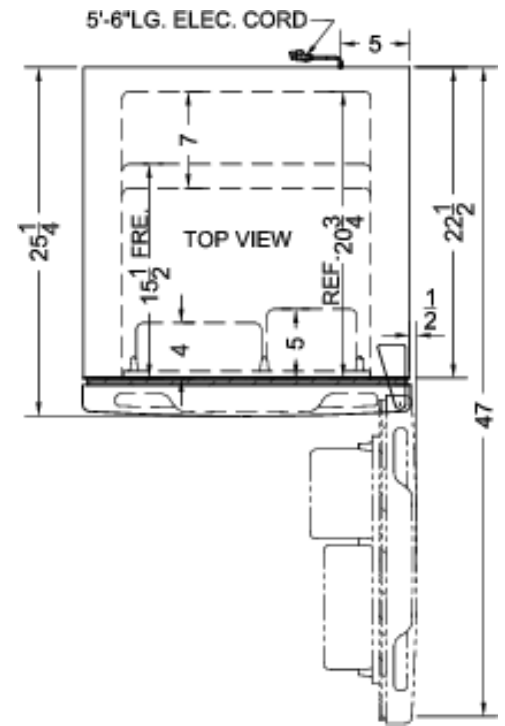

FF1075WIM Specifications:

Overview	
Height	59.25"
Height to Hinge Cap	59.75"
Width	23.63"
Width with Door Open	24.13"
Depth	25.25"
Depth with door at 90°	47.0"
Capacity	9.8 cu.ft.
Defrost Type	Frost-Free
Door	White
Cabinet	White
US Electrical Safety	CSA
Canadian Electrical Safety	CSA-C
Energy Usage/Year	411.0kWh/year
Amps	2.5
Voltage/Frequency	115 V AC/60 Hz
Weight	125.0 lbs.
Shipping Weight	160.0 lbs.
Parts & Labor Warranty	1 Year
Compressor Warranty	5 Years
Refrigerator-Freezer	
Door Swing	RHD
Reversible	Yes
Crisper Qty	1
Crisper Finish	Transparent
Crisper Cover	Glass
Refrigerator - Interior Height	34.5"
Refrigerator - Interior Width	18.75"
Refrigerator - Interior Depth	20.75"
Refrigerator - Shelf Type	Glass
Refrigerator - Shelf Qty	2
Refrigerator - Full Door Shelves	1
Refrigerator - Half Door Shelves	2
Freezer - Interior Height	15.5"
Freezer - Interior Width	17.75"
Freezer - Interior Depth	15.5"

Freezer - Shelf Type	Glass
Freezer - Shelf Qty	1
Freezer - Full Door Shelves	2
Adjustable Shelves	Yes
Gallon Door Storage	Yes
Interior Light	Yes
Thermostat Type	Dial
Fan Type	Interior
Refrigerant Type	R600a
Refrigerant Amount	1.69 oz.
High Side PSI	300.0
Low Side PSI	120.0
Level Legs	2
Compressor Step Height	8.88"
Compressor Step Width	18.75"
Compressor Step Depth	7.0"

SUMMIT APPLIANCE DIVISION FELIX STORCH, INC.

770 Garrison Avenue, Bronx, NY 10474 USA TEL 718-893-3900 FAX 844-478-8799 info@summitappliance.com www.summitappliance.com