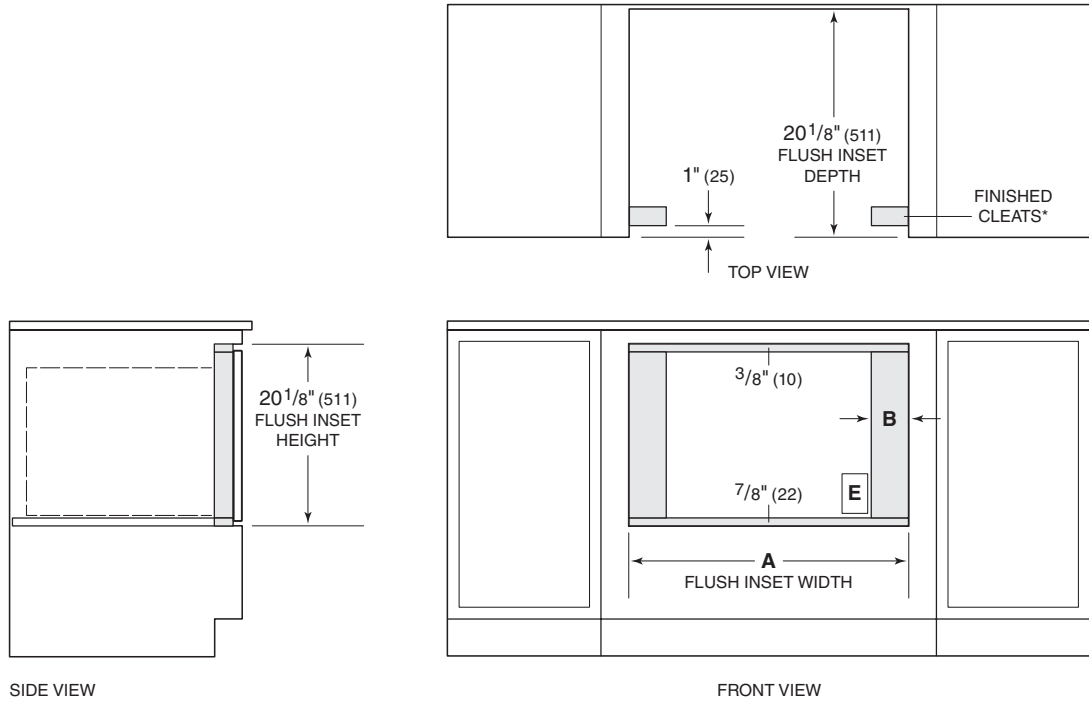

Convection Microwave Oven

FLUSH INSET INSTALLATION WITH E SERIES TRIM

*Shaded areas will be visible and should be finished to match cabinetry.

NOTE: Dashed line represents profile of unit.

FLUSH INSET INSTALLATION		
MODEL	A	B
27" Trim	27 1/8" (689)	15/16" (24)
30" Trim	30 1/8" (765)	1 5/16" (33)