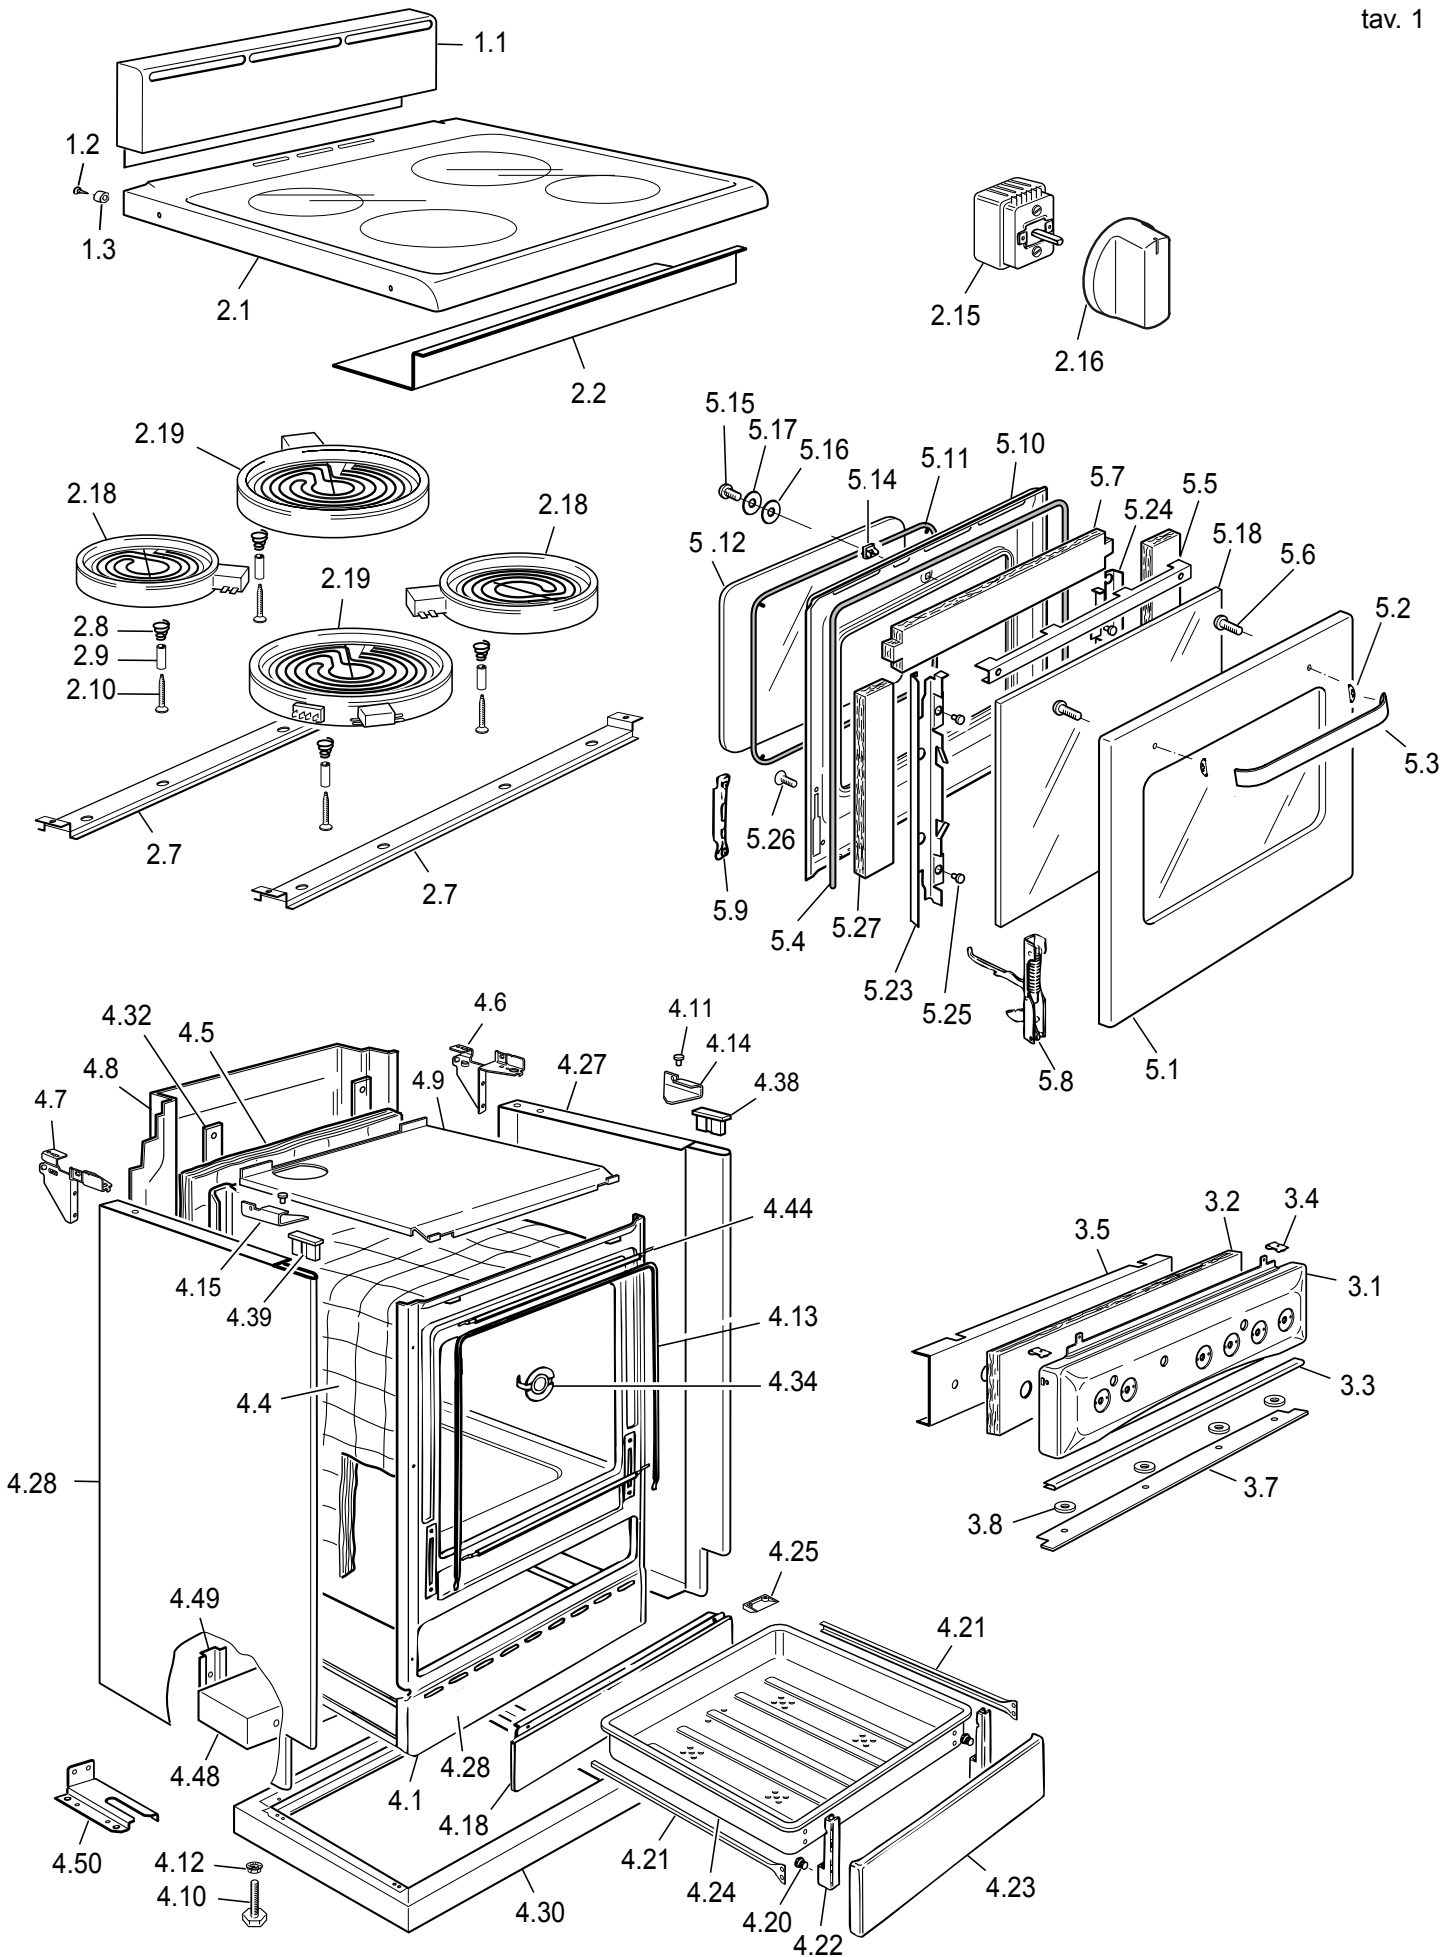

REF.	CODE	DESCRIPTION	REF.	CODE	DESCRIPTION
1.1	1031007063	Rear trim	5.1	032653275	Door glass
1.2	001130	Screw	5.2	1031484080	Spacer
1.3	040031002	Plug	5.3	037316061	Door handle
2.1	355VC6133	Glass with frame	5.4	053112	Door seal
2.2	094507	Hotplates protection	5.5	51B6N05	Handle bar
2.3	001175	Screw	5.6	001183	Screw
2.7	51B6113.1	Hotplates support	5.7	030177.1	Door insulation
2.8	035075	Spring	5.8	063154	Door hinge (male)
2.9	085043	Spacer	5.9	063148	Door hinge (female)
2.10	001111	Screw	5.10	373FF722G	Door panel
2.15	050064240	Energy regulator	5.11	053084	Gasket
2.16	2183A3X559	Knob	5.12	0311000.1T	Inner glass
2.18	04777240	Hotplate - Ø 145 - 1200W	5.14	214021	Nut
2.19	04778240	Hotplate - Ø 180 - 1700W	5.15	001214	Screw
3.1	35C6N32SA1	Control panel	5.16	003035	Washer
3.2	030165.1	Control panel insulation	5.17	103205.1	Washer
3.3	053111	Seal	5.18	0312474	Third glass
3.4	213007	Clip	5.23	51B6N03	Left inner glass support
3.5	4116N07	Insulation support	5.24	51B6N04	Right inner glass support
3.7	51B6N02H	Deflector	5.25	040056	Third glass rubber
3.8	003066	Spacer	5.26	001253	Screw
4.1	4416N1ES02	Oven body	5.27	030178.1	Side insulation door
4.4	030159	Oven insulation			
4.5	030160	Rear insulation			
4.6	094354DX	Rear right coupler			
4.7	094354SX	Rear left coupler			
4.8	4116N08	Rear panel			
4.9	4216101Z	Upper shelter			
4.10	103854	Shim			
4.11	040011	Buffer			
4.12	214056	Nut shim			
4.13	053039	Seal			
4.14	094333DX	Front right coupler			
4.15	094333SX	Front left coupler			
4.18	103160061	Base panel			
4.20	040012	Buffer			
4.21	094075	Drawer rail			
4.22	094138	Drawer fixing bracket			
4.23	39E6603L	Drawer front panel			
4.24	39K6101Y	Drawer			
4.25	081073	Drawer stopper			
4.27	36C6ND1HH	Right side panel			
4.28	36C6NS1HH	Left side panel			
4.30	68061010	Plinth			
4.32	4219604Z	Rear insulation support			
4.34	053097	Rotisserie hole plug			
4.38	081083080	Right front trim plug			
4.39	081084080	Left front trim plug			
4.44	053074	Top/bottom seal			
4.48	103326	Balance weight			
4.49	213016	Balance weight bracket			
4.50	094495	Anti-tip stability device