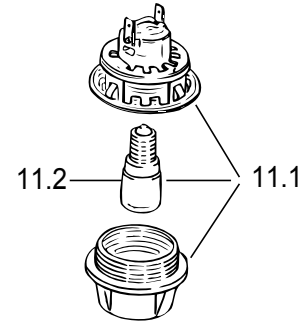

Avanti[®]
ELITE

Cooker

DER 242 BS

REF.	CODE	DESCRIPTION	REF.	CODE	DESCRIPTION
1.1	1031007063	Rear trim	5.1	032653275	Door glass
1.2	001130	Screw	5.2	1031484080	Spacer
1.3	040031002	Plug	5.3	037316061	Door handle
2.1	355VC6133	Glass with frame	5.4	053112	Door seal
2.2	094507	Hotplates protection	5.5	51B6N05	Handle bar
2.3	001175	Screw	5.6	001183	Screw
2.7	51B6113.1	Hotplates support	5.7	030177.1	Door insulation
2.8	035075	Spring	5.8	063154	Door hinge (male)
2.9	085043	Spacer	5.9	063148	Door hinge (female)
2.10	001111	Screw	5.10	373FF722G	Door panel
2.15	050064240	Energy regulator	5.11	053084	Gasket
2.16	2183A3X559	Knob	5.12	0311000.1T	Inner glass
2.18	04777240	Hotplate - Ø 145 - 1200W	5.14	214021	Nut
2.19	04778240	Hotplate - Ø 180 - 1700W	5.15	001214	Screw
3.1	35C6N32SA1	Control panel	5.16	003035	Washer
3.2	030165.1	Control panel insulation	5.17	103205.1	Washer
3.3	053111	Seal	5.18	0312474	Third glass
3.4	213007	Clip	5.23	51B6N03	Left inner glass support
3.5	4116N07	Insulation support	5.24	51B6N04	Right inner glass support
3.7	51B6N02H	Deflector	5.25	040056	Third glass rubber
3.8	003066	Spacer	5.26	001253	Screw
4.1	4416N1ES02	Oven body	5.27	030178.1	Side insulation door
4.4	030159	Oven insulation			
4.5	030160	Rear insulation			
4.6	094354DX	Rear right coupler			
4.7	094354SX	Rear left coupler			
4.8	4116N08	Rear panel			
4.9	4216101Z	Upper shelter			
4.10	103854	Shim			
4.11	040011	Buffer			
4.12	214056	Nut shim			
4.13	053039	Seal			
4.14	094333DX	Front right coupler			
4.15	094333SX	Front left coupler			
4.18	103160061	Base panel			
4.20	040012	Buffer			
4.21	094075	Drawer rail			
4.22	094138	Drawer fixing bracket			
4.23	39E6603L	Drawer front panel			
4.24	39K6101Y	Drawer			
4.25	081073	Drawer stopper			
4.27	36C6ND1HH	Right side panel			
4.28	36C6NS1HH	Left side panel			
4.30	68061010	Plinth			
4.32	4219604Z	Rear insulation support			
4.34	053097	Rotisserie hole plug			
4.38	081083080	Right front trim plug			
4.39	081084080	Left front trim plug			
4.44	053074	Top/bottom seal			
4.48	103326	Balance weight			
4.49	213016	Balance weight bracket			
4.50	094495	Anti-tip stability device			