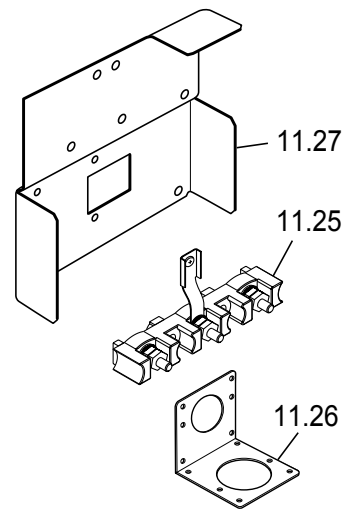

Avanti[®]
ELITE

Cooker

DER 242 BS

REF.	CODE	DESCRIPTION	REF.	CODE	DESCRIPTION
1.1	1031007063	Rear trim	5.1	032653275	Door glass
1.2	001130	Screw	5.2	1031484080	Spacer
1.3	040031002	Plug	5.3	037316061	Door handle
2.1	355VC6133	Glass with frame	5.4	053112	Door seal
2.2	094507	Hotplates protection	5.5	51B6N05	Handle bar
2.3	001175	Screw	5.6	001183	Screw
2.7	51B6113.1	Hotplates support	5.7	030177.1	Door insulation
2.8	035075	Spring	5.8	063154	Door hinge (male)
2.9	085043	Spacer	5.9	063148	Door hinge (female)
2.10	001111	Screw	5.10	373FF722G	Door panel
2.15	050064240	Energy regulator	5.11	053084	Gasket
2.16	2183A3X559	Knob	5.12	0311000.1T	Inner glass
2.18	04777240	Hotplate - Ø 145 - 1200W	5.14	214021	Nut
2.19	04778240	Hotplate - Ø 180 - 1700W	5.15	001214	Screw
3.1	35C6N32SA1	Control panel	5.16	003035	Washer
3.2	030165.1	Control panel insulation	5.17	103205.1	Washer
3.3	053111	Seal	5.18	0312474	Third glass
3.4	213007	Clip	5.23	51B6N03	Left inner glass support
3.5	4116N07	Insulation support	5.24	51B6N04	Right inner glass support
3.7	51B6N02H	Deflector	5.25	040056	Third glass rubber
3.8	003066	Spacer	5.26	001253	Screw
4.1	4416N1ES02	Oven body	5.27	030178.1	Side insulation door
4.4	030159	Oven insulation			
4.5	030160	Rear insulation			
4.6	094354DX	Rear right coupler			
4.7	094354SX	Rear left coupler			
4.8	4116N08	Rear panel			
4.9	4216101Z	Upper shelter			
4.10	103854	Shim			
4.11	040011	Buffer			
4.12	214056	Nut shim			
4.13	053039	Seal			
4.14	094333DX	Front right coupler			
4.15	094333SX	Front left coupler			
4.18	103160061	Base panel			
4.20	040012	Buffer			
4.21	094075	Drawer rail			
4.22	094138	Drawer fixing bracket			
4.23	39E6603L	Drawer front panel			
4.24	39K6101Y	Drawer			
4.25	081073	Drawer stopper			
4.27	36C6ND1HH	Right side panel			
4.28	36C6NS1HH	Left side panel			
4.30	68061010	Plinth			
4.32	4219604Z	Rear insulation support			
4.34	053097	Rotisserie hole plug			
4.38	081083080	Right front trim plug			
4.39	081084080	Left front trim plug			
4.44	053074	Top/bottom seal			
4.48	103326	Balance weight			
4.49	213016	Balance weight bracket			
4.50	094495	Anti-tip stability device			