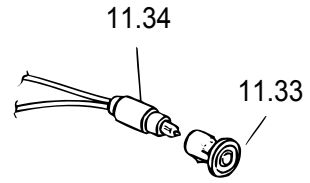

Avanti[®]
ELITE

Cooker

DER 242 BS

REF.	CODE	DESCRIPTION	REF.	CODE	DESCRIPTION
1.1	1031007063	Rear trim	5.1	032653275	Door glass
1.2	001130	Screw	5.2	1031484080	Spacer
1.3	040031002	Plug	5.3	037316061	Door handle
2.1	355VC6133	Glass with frame	5.4	053112	Door seal
2.2	094507	Hotplates protection	5.5	51B6N05	Handle bar
2.3	001175	Screw	5.6	001183	Screw
2.7	51B6113.1	Hotplates support	5.7	030177.1	Door insulation
2.8	035075	Spring	5.8	063154	Door hinge (male)
2.9	085043	Spacer	5.9	063148	Door hinge (female)
2.10	001111	Screw	5.10	373FF722G	Door panel
2.15	050064240	Energy regulator	5.11	053084	Gasket
2.16	2183A3X559	Knob	5.12	0311000.1T	Inner glass
2.18	04777240	Hotplate - Ø 145 - 1200W	5.14	214021	Nut
2.19	04778240	Hotplate - Ø 180 - 1700W	5.15	001214	Screw
3.1	35C6N32SA1	Control panel	5.16	003035	Washer
3.2	030165.1	Control panel insulation	5.17	103205.1	Washer
3.3	053111	Seal	5.18	0312474	Third glass
3.4	213007	Clip	5.23	51B6N03	Left inner glass support
3.5	4116N07	Insulation support	5.24	51B6N04	Right inner glass support
3.7	51B6N02H	Deflector	5.25	040056	Third glass rubber
3.8	003066	Spacer	5.26	001253	Screw
4.1	4416N1ES02	Oven body	5.27	030178.1	Side insulation door
4.4	030159	Oven insulation			
4.5	030160	Rear insulation			
4.6	094354DX	Rear right coupler			
4.7	094354SX	Rear left coupler			
4.8	4116N08	Rear panel			
4.9	4216101Z	Upper shelter			
4.10	103854	Shim			
4.11	040011	Buffer			
4.12	214056	Nut shim			
4.13	053039	Seal			
4.14	094333DX	Front right coupler			
4.15	094333SX	Front left coupler			
4.18	103160061	Base panel			
4.20	040012	Buffer			
4.21	094075	Drawer rail			
4.22	094138	Drawer fixing bracket			
4.23	39E6603L	Drawer front panel			
4.24	39K6101Y	Drawer			
4.25	081073	Drawer stopper			
4.27	36C6ND1HH	Right side panel			
4.28	36C6NS1HH	Left side panel			
4.30	68061010	Plinth			
4.32	4219604Z	Rear insulation support			
4.34	053097	Rotisserie hole plug			
4.38	081083080	Right front trim plug			
4.39	081084080	Left front trim plug			
4.44	053074	Top/bottom seal			
4.48	103326	Balance weight			
4.49	213016	Balance weight bracket			
4.50	094495	Anti-tip stability device			