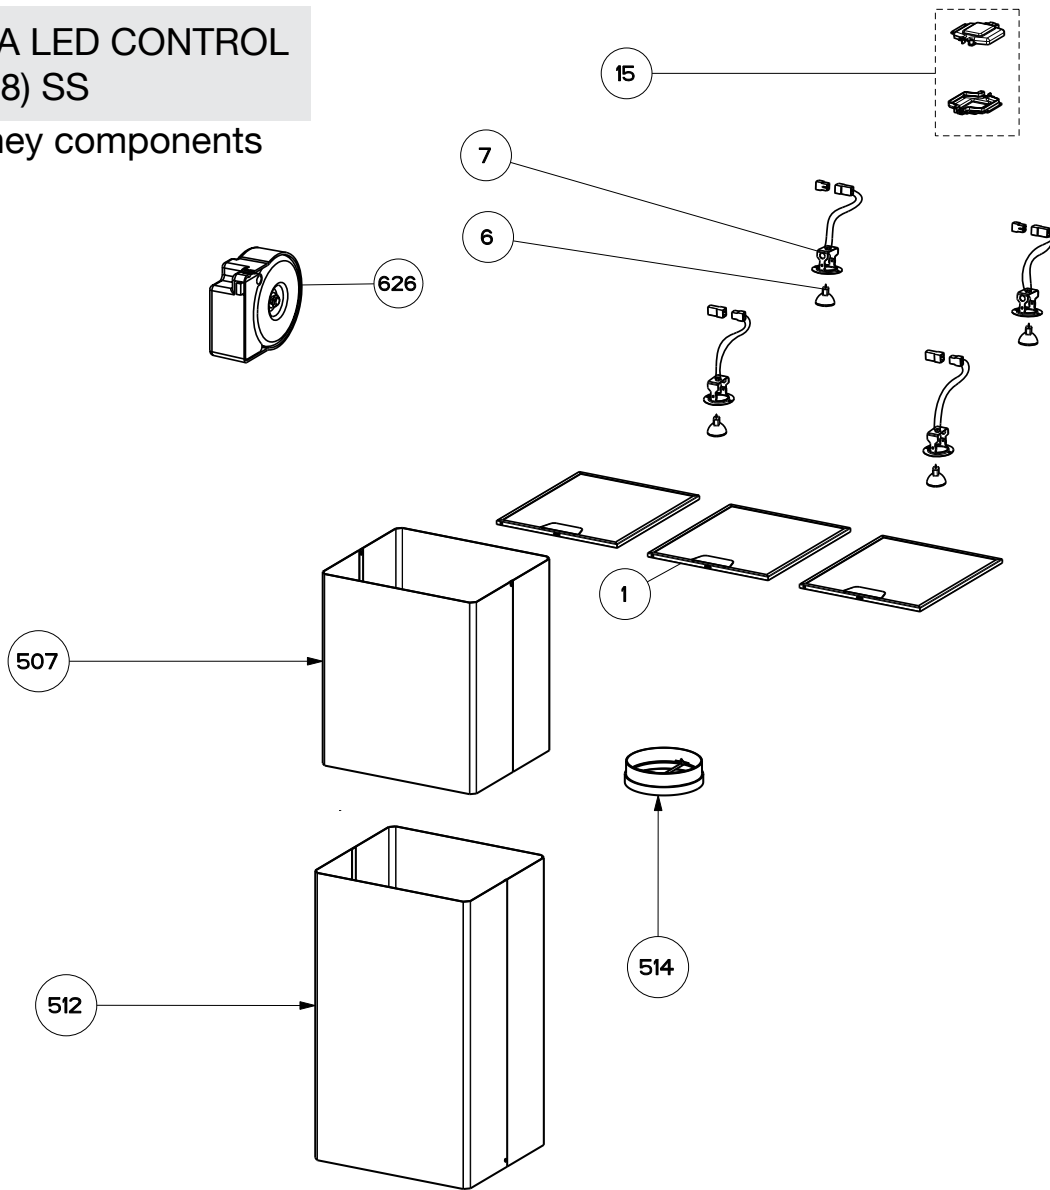

**STILO ISOLA LED CONTROL  
STILIS (36,48) SS**

body / chimney components

	Model Number	STILIS36SS	STILIS48SS	
Key	Description	36	48	Qty Req.
1	Grease Filter	133.0018.482	133.0018.482	3=36 / 4=48
6	Halogen Lamps	133.0046.418	133.0046.418	4
7	Lamp Holder	133.0052.517	133.0052.517	4
15	Connector Box	133.0016.977	133.0016.977	1
512	Lower Chimney	133.0062.473	133.0062.473	1
507	Upper Chimney	133.0062.273	133.0062.273	1
514	Damper	133.0055.994	133.0055.994	1
626	Transformer	133.0052.578	133.0052.578	1

**STILO ISOLA LED CONTROL  
STILIS (36,48) SS**

motor / control components

	Model Number		
Key	Description		Qty Req.
101	Control Button Kit	133.0179.011	1
190	Switchboard Kit	133.0179.013	1
303	Capacitor	133.0060.648	1
399	Motor Kit	133.0174.148	1

**STILO ISOLA LED CONTROL  
STILIS (36,48) SS**

motor / control components

	<b>Model Number</b>	<b>STILIS36SS</b>	<b>STILIS48SS</b>	
<b>Key</b>	<b>Description</b>	<b>36</b>	<b>48</b>	<b>Qty Req.</b>
	Mounting Kit Island	133.0084.479	133.0084.479	1
A	4 Bolts to Attach Canopy to Chimney			1
B	Wood Shelf Nut			1
C	Wood Shelf Washer			1
D	Wood Shelf Bolt			1
E	Wood Screw			1
F	Connector Box w/screws			1
G	Chimney Screws			1