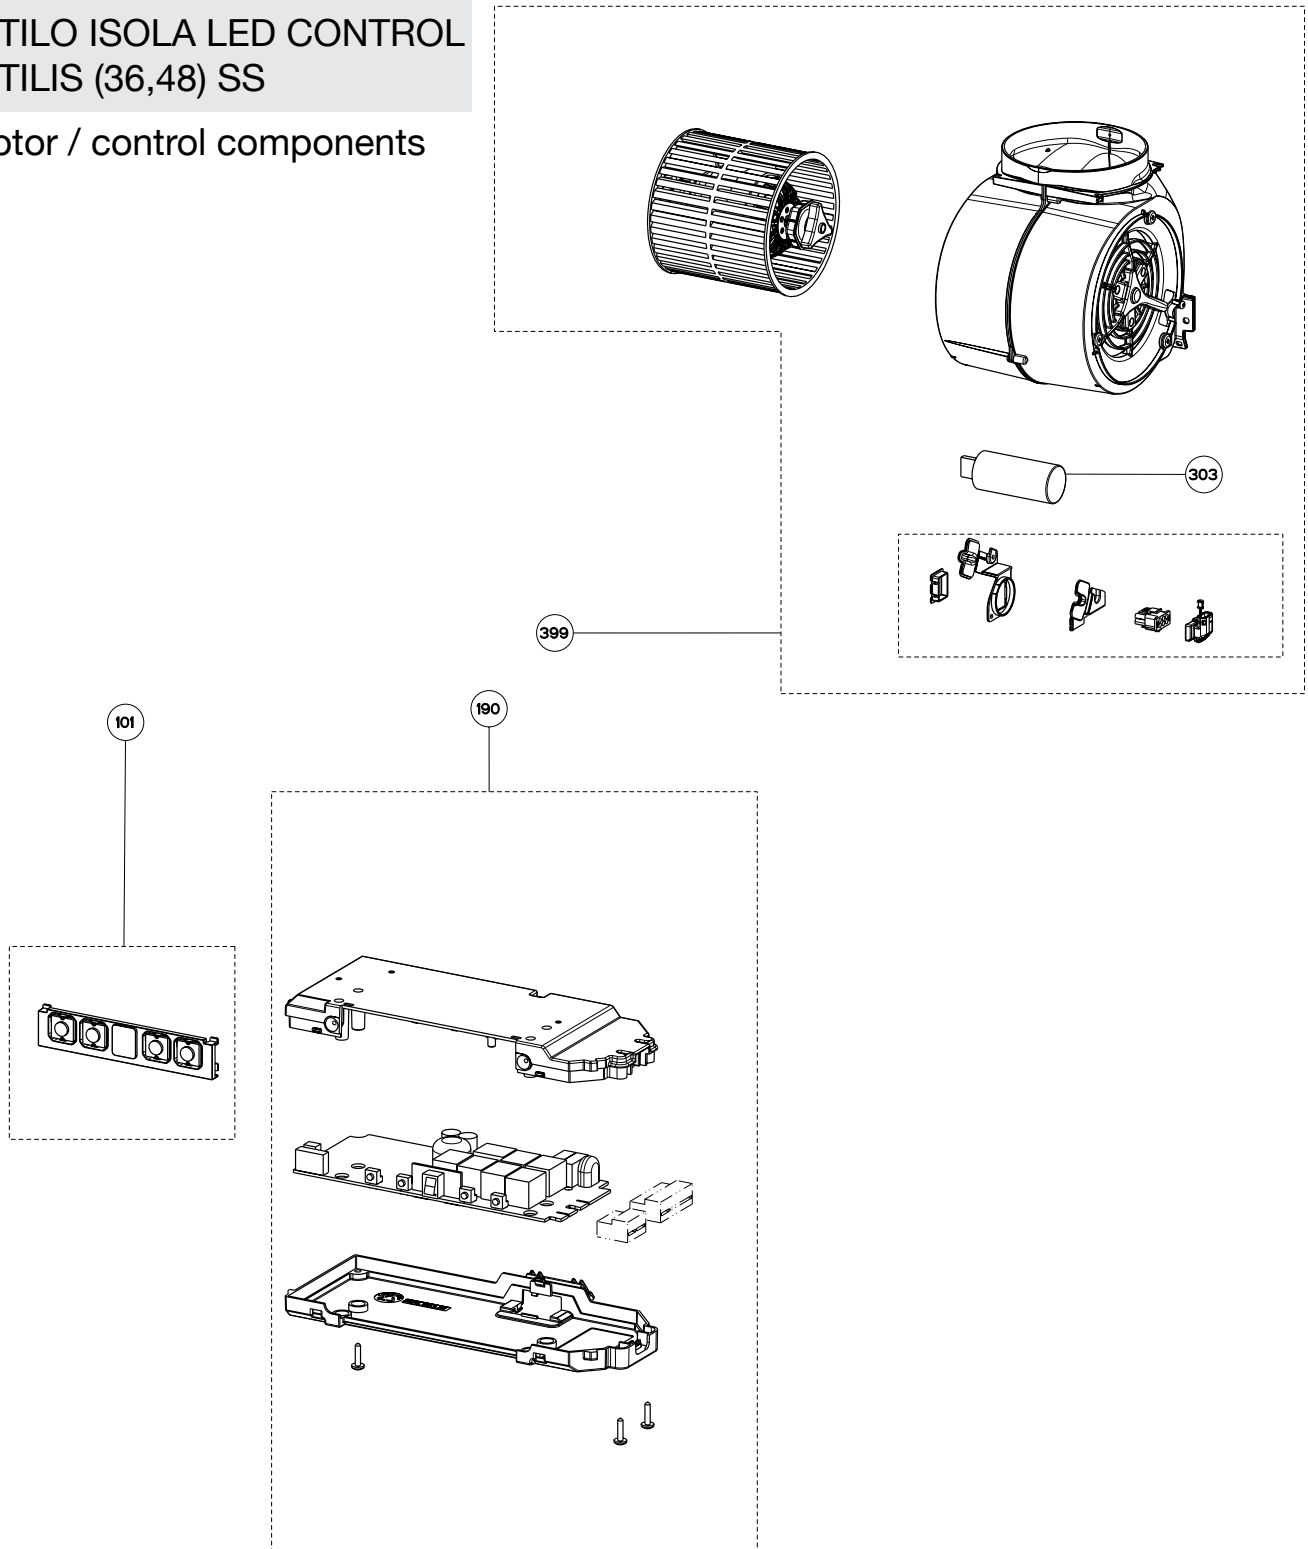

**STILO ISOLA LED CONTROL  
STILIS (36,48) SS**

body / chimney components

	Model Number	STILIS36SS	STILIS48SS	
Key	Description	36	48	Qty Req.
1	Grease Filter	133.0018.482	133.0018.482	3=36 / 4=48
6	Halogen Lamps	133.0046.418	133.0046.418	4
7	Lamp Holder	133.0052.517	133.0052.517	4
15	Connector Box	133.0016.977	133.0016.977	1
512	Lower Chimney	133.0062.473	133.0062.473	1
507	Upper Chimney	133.0062.273	133.0062.273	1
514	Damper	133.0055.994	133.0055.994	1
626	Transformer	133.0052.578	133.0052.578	1

**STILO ISOLA LED CONTROL  
STILIS (36,48) SS**

motor / control components

	Model Number		
Key	Description		Qty Req.
101	Control Button Kit	133.0179.011	1
190	Switchboard Kit	133.0179.013	1
303	Capacitor	133.0060.648	1
399	Motor Kit	133.0174.148	1

**STILO ISOLA LED CONTROL  
STILIS (36,48) SS**

motor / control components

	<b>Model Number</b>	<b>STILIS36SS</b>	<b>STILIS48SS</b>	
<b>Key</b>	<b>Description</b>	<b>36</b>	<b>48</b>	<b>Qty Req.</b>
	Mounting Kit Island	133.0084.479	133.0084.479	1
A	4 Bolts to Attach Canopy to Chimney			1
B	Wood Shelf Nut			1
C	Wood Shelf Washer			1
D	Wood Shelf Bolt			1
E	Wood Screw			1
F	Connector Box w/screws			1
G	Chimney Screws			1