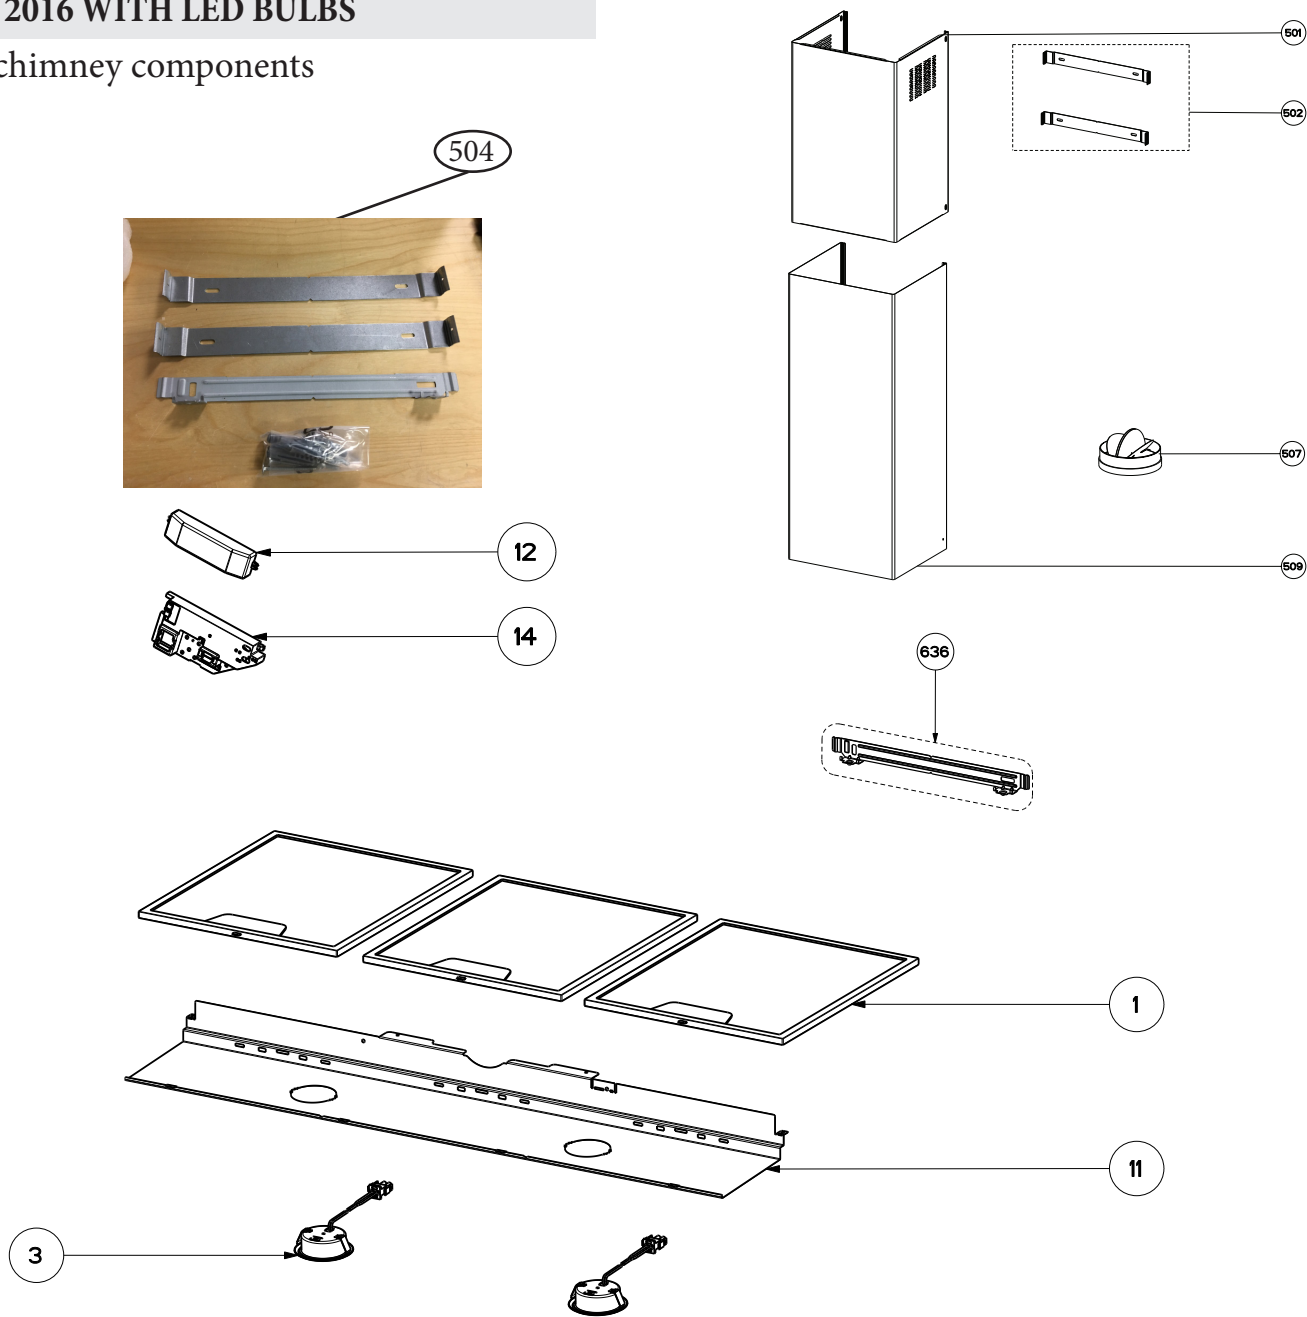

STILO 2016 WITH LED BULBS

body / chimney components

	Model Number	STIL24SS600-B	STIL30SS600-B	STIL36SS600-B	STIL48SS600-B	STIL30SS300-B	STIL36SS300-B	
Key	Description	24 Stainless	30 Stainless	36 Stainless	48 Stainless	30 Stainless	36 Stainless	Qty Req.
1	Grease Filters	133.0181.884	133.0381.635	133.0181.884	133.0181.884	133.0381.635	133.0181.884	2 (24,30), 3 (36), 4 (48)
3	LED Lights	133.0289.829	133.0289.829	133.0289.829	133.0289.829	133.0289.829	133.0289.829	2 (24,30,36), 3 (48)
11	Lamp Support	133.0182.374	133.0182.375	133.0182.376	133.0182.377	1133.0182.375	133.0182.376	1
12	Transformer	133.0299.377	133.0299.377	133.0299.377	133.0299.377	133.0299.377	133.0299.377	1
14	Transformer Support	133.0182.439	133.0182.439	133.0182.439	133.0182.439	133.0182.439	133.0182.439	1
501	Upper Chimney	133.0433.856	133.0433.856	133.0433.856	133.0433.856	133.0433.856	133.0433.856	1
502	Chimney Brackets	133.0046.952	133.0046.952	133.0046.952	133.0046.952	133.0046.952	133.0046.952	1
504	Hardware kit	133.0474.335	133.0474.335	133.0474.335	133.0474.335	133.0474.335	133.0474.335	1
507	Damper	133.0055.994	133.0055.994	133.0055.994	133.0055.994	133.0055.994	133.0055.994	1
509	Lower Chimney	133.0326.976	133.0326.976	133.0326.976	133.0326.976	133.0326.976	133.0326.976	1
636	Canopy wall Bracket	133.0200.466	133.0200.466	133.0200.466	133.0200.466	133.0200.466	133.0200.466	1

STILO 2016 WITH LED BULBS

switch components

	Model Number	STIL24SS600-B	STIL30SS600-B	STIL36SS600-B	STIL48SS600-B	STIL30SS300-B	STIL36SS300-B	
Key	Description	24 Stainless	30 Stainless	36 Stainless	48 Stainless	30 Stainless	36 Stainless	Qty Req.
101	Button Kit	133.0380.478	133.0380.478	133.0380.478	133.0380.478	133.0380.478	133.0380.478	1
190	Control board kit	133.0440.939	133.0440.939	133.0440.939	133.0440.939	133.0440.939	133.0440.939	1