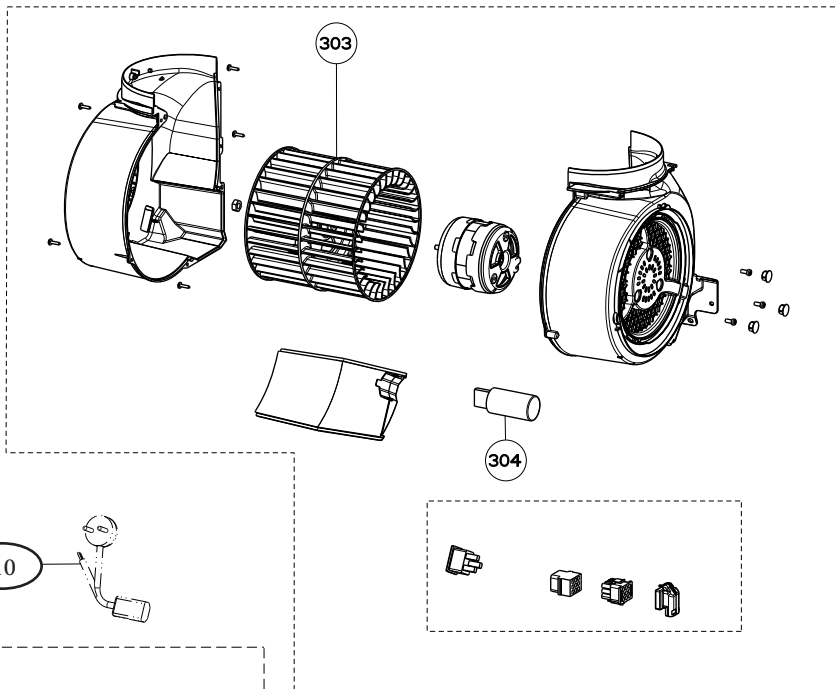

STILO 2016 WITH LED BULBS

motor components

300 CFM MOTOR