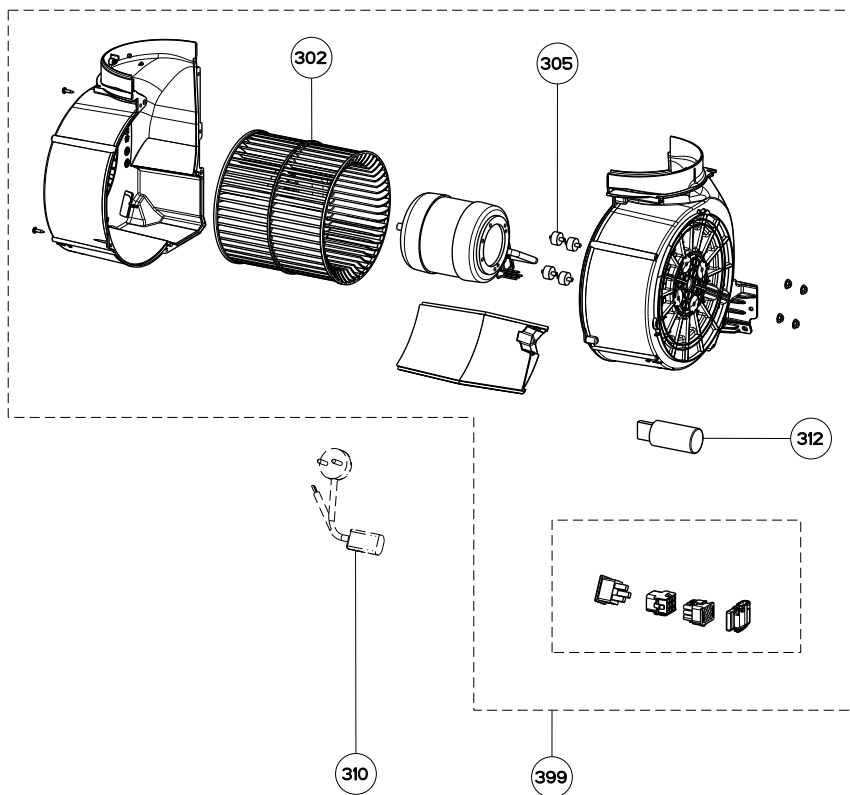

600 CFM MOTOR