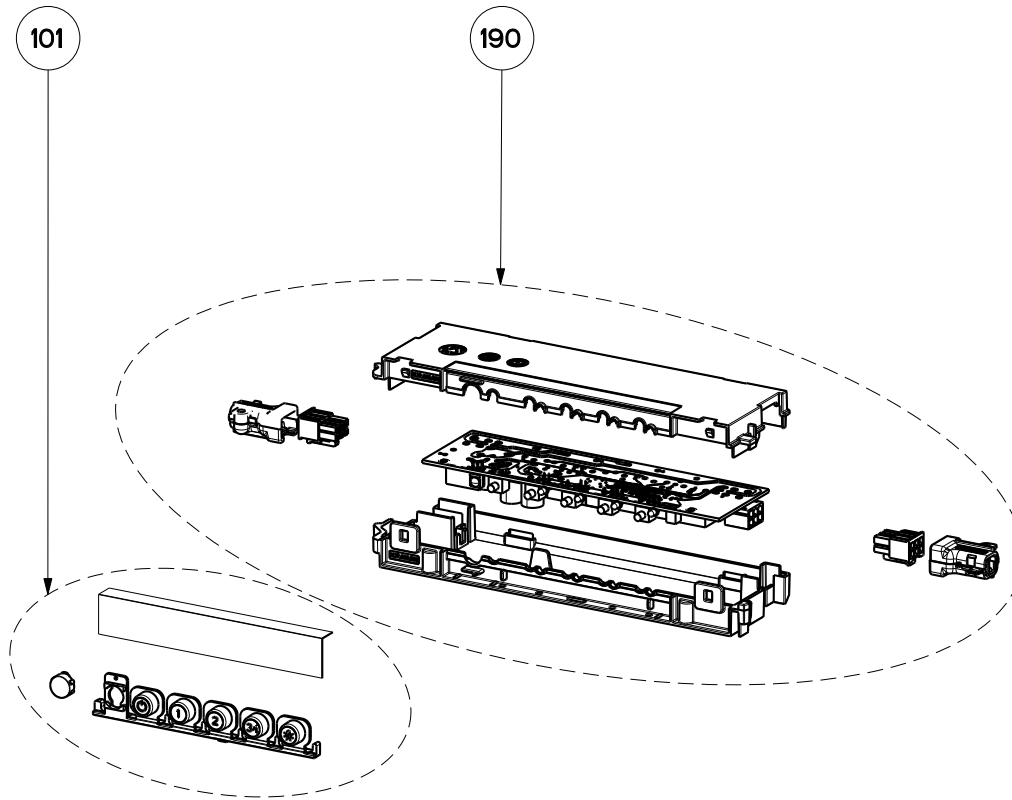

STILO 2016 WITH LED BULBS

body / chimney components

	Model Number	STIL24SS600-B	STIL30SS600-B	STIL36SS600-B	STIL48SS600-B	STIL30SS300-B	STIL36SS300-B	
Key	Description	24 Stainless	30 Stainless	36 Stainless	48 Stainless	30 Stainless	36 Stainless	Qty Req.
1	Grease Filters	133.0181.884	133.0381.635	133.0181.884	133.0181.884	133.0381.635	133.0181.884	2 (24,30), 3 (36), 4 (48)
3	LED Lights	133.0289.829	133.0289.829	133.0289.829	133.0289.829	133.0289.829	133.0289.829	2 (24,30,36), 3 (48)
11	Lamp Support	133.0182.374	133.0182.375	133.0182.376	133.0182.377	1133.0182.375	133.0182.376	1
12	Transformer	133.0299.377	133.0299.377	133.0299.377	133.0299.377	133.0299.377	133.0299.377	1
14	Transformer Support	133.0182.439	133.0182.439	133.0182.439	133.0182.439	133.0182.439	133.0182.439	1
501	Upper Chimney	133.0433.856	133.0433.856	133.0433.856	133.0433.856	133.0433.856	133.0433.856	1
502	Chimney Brackets	133.0046.952	133.0046.952	133.0046.952	133.0046.952	133.0046.952	133.0046.952	1
504	Hardware kit	133.0474.335	133.0474.335	133.0474.335	133.0474.335	133.0474.335	133.0474.335	1
507	Damper	133.0055.994	133.0055.994	133.0055.994	133.0055.994	133.0055.994	133.0055.994	1
509	Lower Chimney	133.0326.976	133.0326.976	133.0326.976	133.0326.976	133.0326.976	133.0326.976	1
636	Canopy wall Bracket	133.0200.466	133.0200.466	133.0200.466	133.0200.466	133.0200.466	133.0200.466	1

STILO 2016 WITH LED BULBS

switch components

	Model Number	STIL24SS600-B	STIL30SS600-B	STIL36SS600-B	STIL48SS600-B	STIL30SS300-B	STIL36SS300-B	
Key	Description	24 Stainless	30 Stainless	36 Stainless	48 Stainless	30 Stainless	36 Stainless	Qty Req.
101	Button Kit	133.0380.478	133.0380.478	133.0380.478	133.0380.478	133.0380.478	133.0380.478	1
190	Control board kit	133.0440.939	133.0440.939	133.0440.939	133.0440.939	133.0440.939	133.0440.939	1