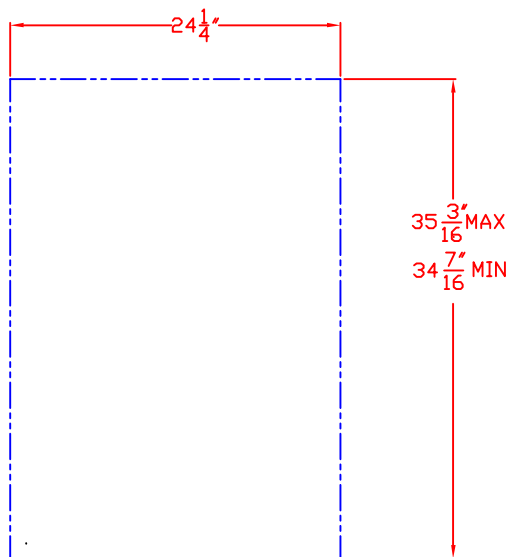

4/5/12

LYNX 24" OUTDOOR REFRIGERATOR  
MODEL L24BF  
WITH DIMENSIONS

ISLAND CUTOUT  
IN BLUE

NOTE: FOR THIS ILLUSTRATION,  
REFRIGERATOR HAS BEEN SET  
AT MAXIMUM HEIGHT OF 35-1/16"

FRONT VIEW

TOP VIEW

SIDE VIEW

4/5/12

LYNX 24" OUTDOOR REFRIGERATOR  
MODEL L24BF  
ISLAND CUTOUT

TOP VIEW

FRONT VIEW

SIDE VIEW