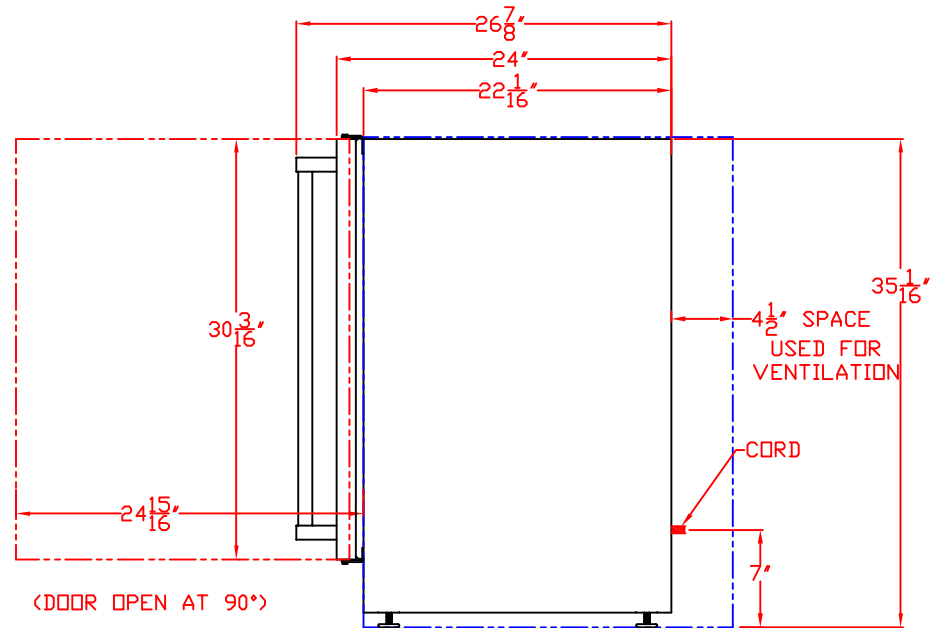

4/5/12

LYNX 24" OUTDOOR REFRIGERATOR  
MODEL L24BF  
WITH DIMENSIONS

ISLAND CUTOUT  
IN BLUE

NOTE: FOR THIS ILLUSTRATION,  
REFRIGERATOR HAS BEEN SET  
AT MAXIMUM HEIGHT OF 35-1/16"

FRONT VIEW

TOP VIEW

SIDE VIEW