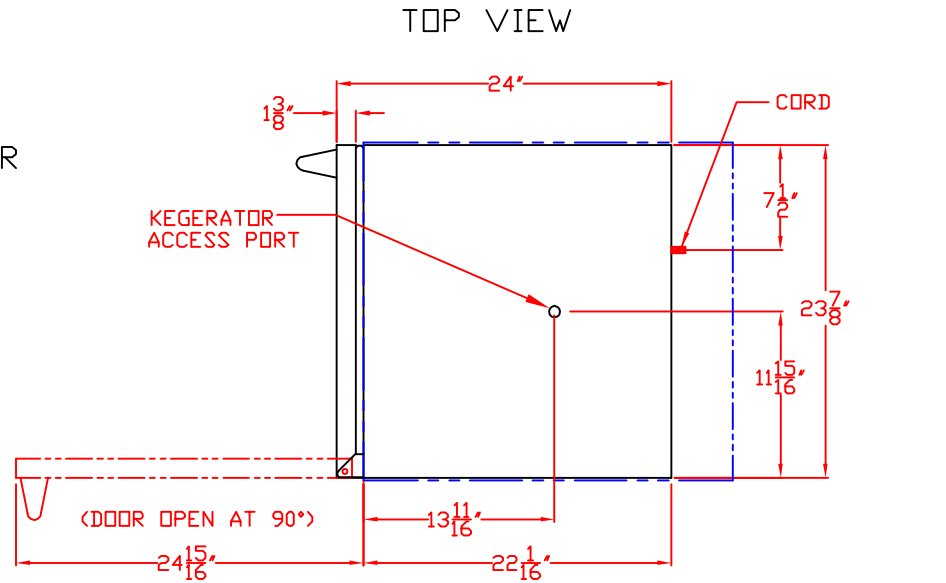

4/5/12

LYNX 24" OUTDOOR REFRIGERATOR  
MODEL L24BF  
WITH DIMENSIONS

ISLAND CUTOUT  
IN BLUE

NOTE: FOR THIS ILLUSTRATION,  
REFRIGERATOR HAS BEEN SET  
AT MAXIMUM HEIGHT OF 35-1/16"

FRONT VIEW

TOP VIEW

SIDE VIEW

4/5/12

LYNX 24" OUTDOOR REFRIGERATOR  
MODEL L24BF  
ISLAND CUTOUT

TOP VIEW

FRONT VIEW

SIDE VIEW