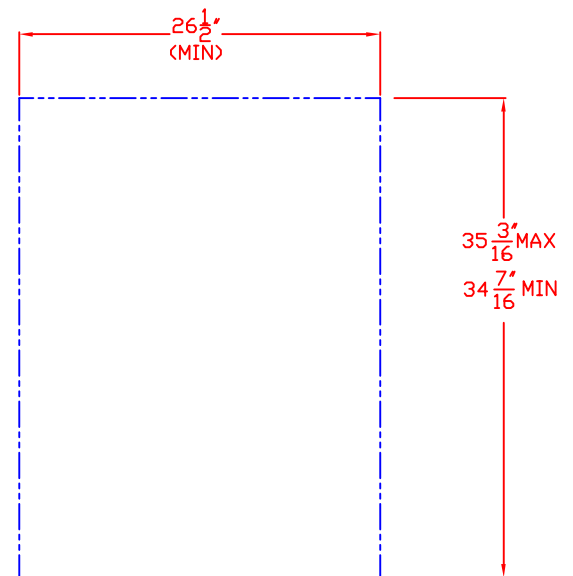

4/5/12

LYNX 24" OUTDOOR REFRIGERATOR  
MODEL L24BF  
WITH DIMENSIONS

ISLAND CUTOUT  
IN BLUE

NOTE: FOR THIS ILLUSTRATION,  
REFRIGERATOR HAS BEEN SET  
AT MAXIMUM HEIGHT OF 35-1/16"

FRONT VIEW

TOP VIEW

SIDE VIEW

4/5/12

LYNX 24" OUTDOOR REFRIGERATOR  
MODEL L24BF  
ISLAND CUTOUT

TOP VIEW

FRONT VIEW

SIDE VIEW