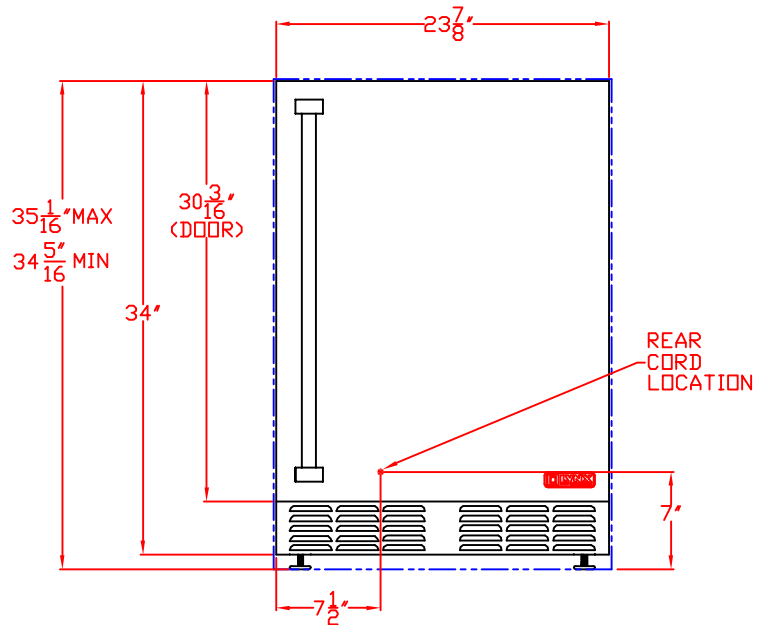

4/5/12

LYNX 24" OUTDOOR REFRIGERATOR  
MODEL L24BF  
WITH DIMENSIONS

ISLAND CUTOUT  
IN BLUE

NOTE: FOR THIS ILLUSTRATION,  
REFRIGERATOR HAS BEEN SET  
AT MAXIMUM HEIGHT OF 35-1/16"

FRONT VIEW

TOP VIEW

SIDE VIEW

4/5/12

LYNX 24" OUTDOOR REFRIGERATOR  
MODEL L24BF  
ISLAND CUTOUT

TOP VIEW

FRONT VIEW

SIDE VIEW