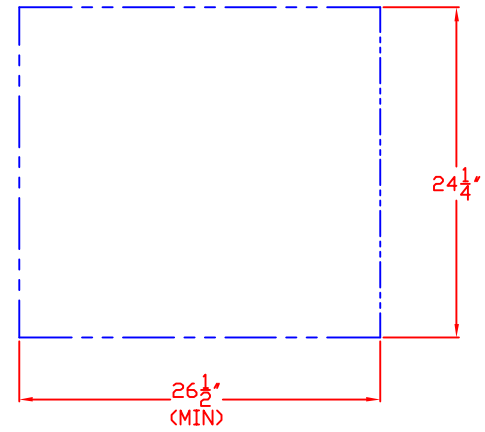

4/5/12

LYNX 24" OUTDOOR REFRIGERATOR  
MODEL L24BF  
WITH DIMENSIONS

ISLAND CUTOUT  
IN BLUE

NOTE: FOR THIS ILLUSTRATION,  
REFRIGERATOR HAS BEEN SET  
AT MAXIMUM HEIGHT OF 35-1/16"

FRONT VIEW

TOP VIEW

SIDE VIEW

4/5/12

LYNX 24" OUTDOOR REFRIGERATOR  
MODEL L24BF  
ISLAND CUTOUT

TOP VIEW

FRONT VIEW

SIDE VIEW