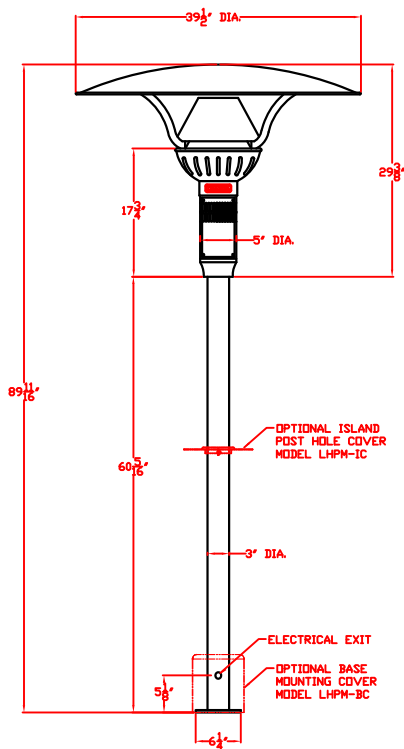

LYNX INFRARED OUTDOOR PATIO HEATER
MODEL LHPM
W/ DIMENSIONS

TOP VIEW

FRONT VIEW

REAR VIEW

BOTTOM FOOTPRINT