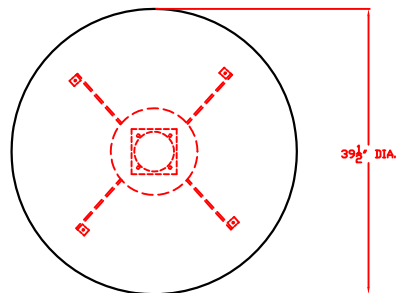

LYNX INFRARED OUTDOOR PATIO HEATER
MODEL LHPM
W/ DIMENSIONS

TOP VIEW

FRONT VIEW

REAR VIEW

BOTTOM FOOTPRINT