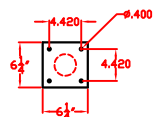

LYNX INFRARED OUTDOOR PATIO HEATER
MODEL LHPM
W/ DIMENSIONS

TOP VIEW

FRONT VIEW

REAR VIEW

BOTTOM FOOTPRINT