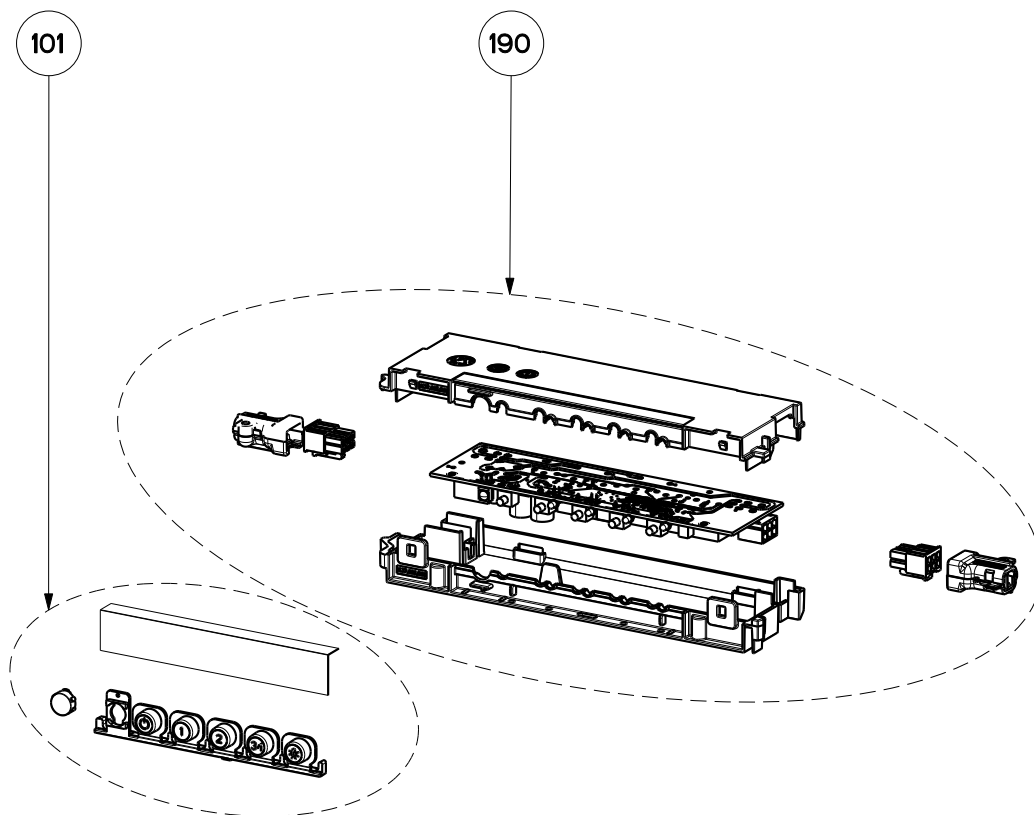

GLASSY / TRATTO ISOLA

body components

	Model Number	GLASIS36SS600-B	TRATIS36SS600-B	
Key	Description	36 Stainless	36 Stainless	Qty Req.
2	Damper	133.0055.994	133.0055.994	1
4	Transformer	133.0299.377	133.0299.377	1
5	Connector Box	133.0016.977	133.0016.977	1
7	Grease Filter	133.0017.054	133.0017.054	2
6	LED Lights	133.0289.829	133.0289.829	4
507	Upper Chimney	133.0062.273	133.0062.273	1
512	Lower Chimney	133.0062.473	133.0062.473	1

GLASSY / TRATTO ISOLA

switch components

	Model Number	GLASIS36SS600-B	TRATIS36SS600-B	
Key	Description	36 Stainless	36 Stainless	Qty Req.
101	Control Button Kit	133.0380.478	133.0380.478	1
190	Control Board Kit	133.0440.939	133.0440.939	1

GLASSY / TRATTO ISOLA

motor components

	Model Number	GLASIS36SS600-B	TRATIS36SS600-B	
Key	Description	36 Stainless	36 Stainless	Qty Req.
302	Impeller Kit	133.0052.799	133.0052.799	1
305	Rubber Motor Mount	133.0051.604	133.0051.604	1
312	Capacitor 25 mf	133.0060.648	133.0060.648	1
399	Motor	133.0328.653	133.0328.653	1

GLASSY / TRATTO ISOLA

installation hardware

	Model Number	GLASIS36SS600-B	TRATIS36SS600-B	
Key	Description	36 Stainless	36 Stainless	Qty Req.
	Mounting Kit Island	133.0084.479	133.0084.479	1
A	4 Bolts to Attach Canopy to Chimney			1
B	Wood Shelf Nut			1
C	Wood Shelf Washer			1
D	Wood Shelf Bolt			1
E	Wood Screw			1
F	Connector Box w/screws			1
G	Chimney Screws			1