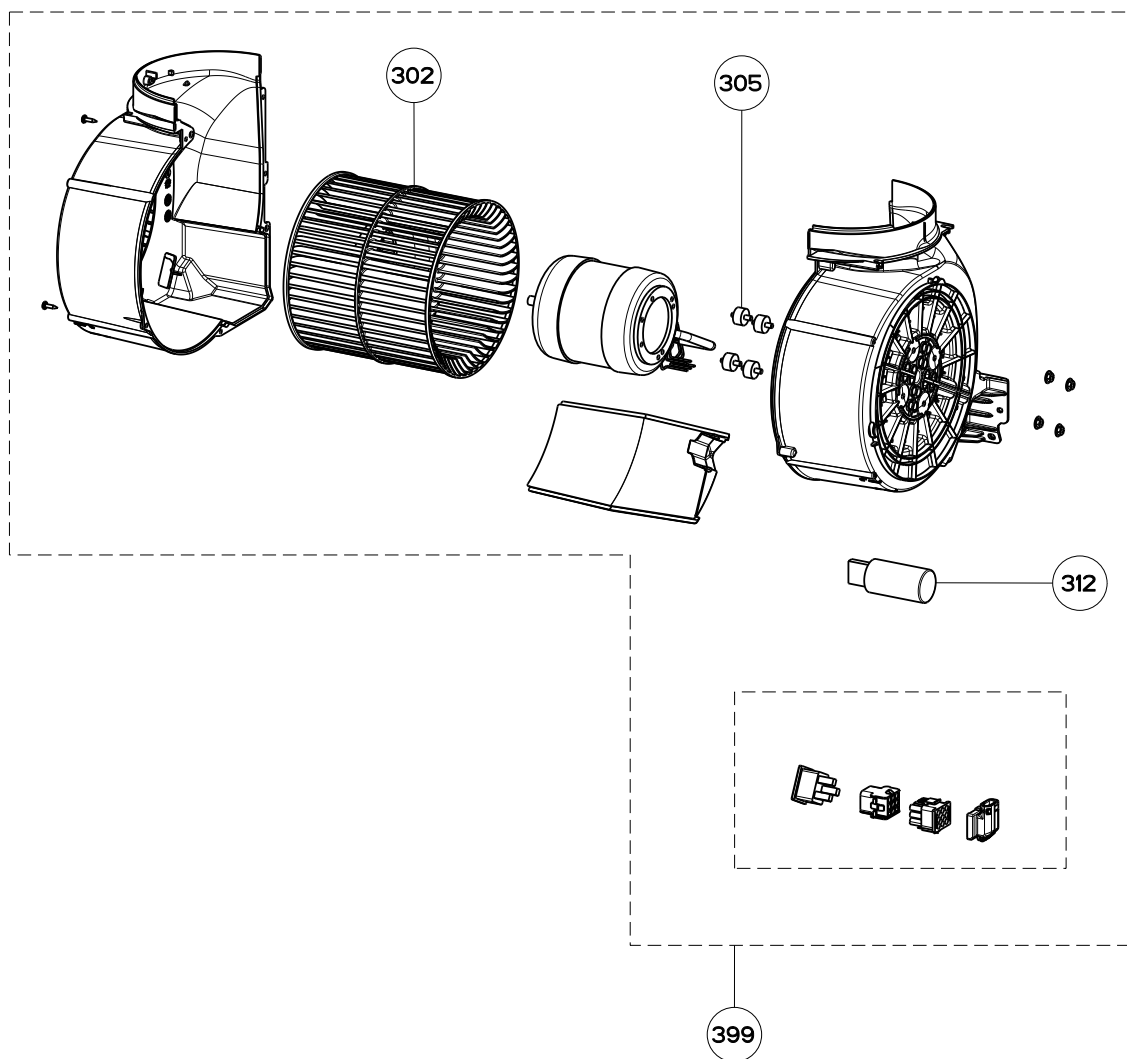

GLASSY / TRATTO ISOLA

body components

	Model Number	GLASIS36SS600-B	TRATIS36SS600-B	
Key	Description	36 Stainless	36 Stainless	Qty Req.
2	Damper	133.0055.994	133.0055.994	1
4	Transformer	133.0299.377	133.0299.377	1
5	Connector Box	133.0016.977	133.0016.977	1
7	Grease Filter	133.0017.054	133.0017.054	2
6	LED Lights	133.0289.829	133.0289.829	4
507	Upper Chimney	133.0062.273	133.0062.273	1
512	Lower Chimney	133.0062.473	133.0062.473	1

GLASSY / TRATTO ISOLA

switch components

	Model Number	GLASIS36SS600-B	TRATIS36SS600-B	
Key	Description	36 Stainless	36 Stainless	Qty Req.
101	Control Button Kit	133.0380.478	133.0380.478	1
190	Control Board Kit	133.0440.939	133.0440.939	1

GLASSY / TRATTO ISOLA

motor components

	Model Number	GLASIS36SS600-B	TRATIS36SS600-B	
Key	Description	36 Stainless	36 Stainless	Qty Req.
302	Impeller Kit	133.0052.799	133.0052.799	1
305	Rubber Motor Mount	133.0051.604	133.0051.604	1
312	Capacitor 25 mf	133.0060.648	133.0060.648	1
399	Motor	133.0328.653	133.0328.653	1