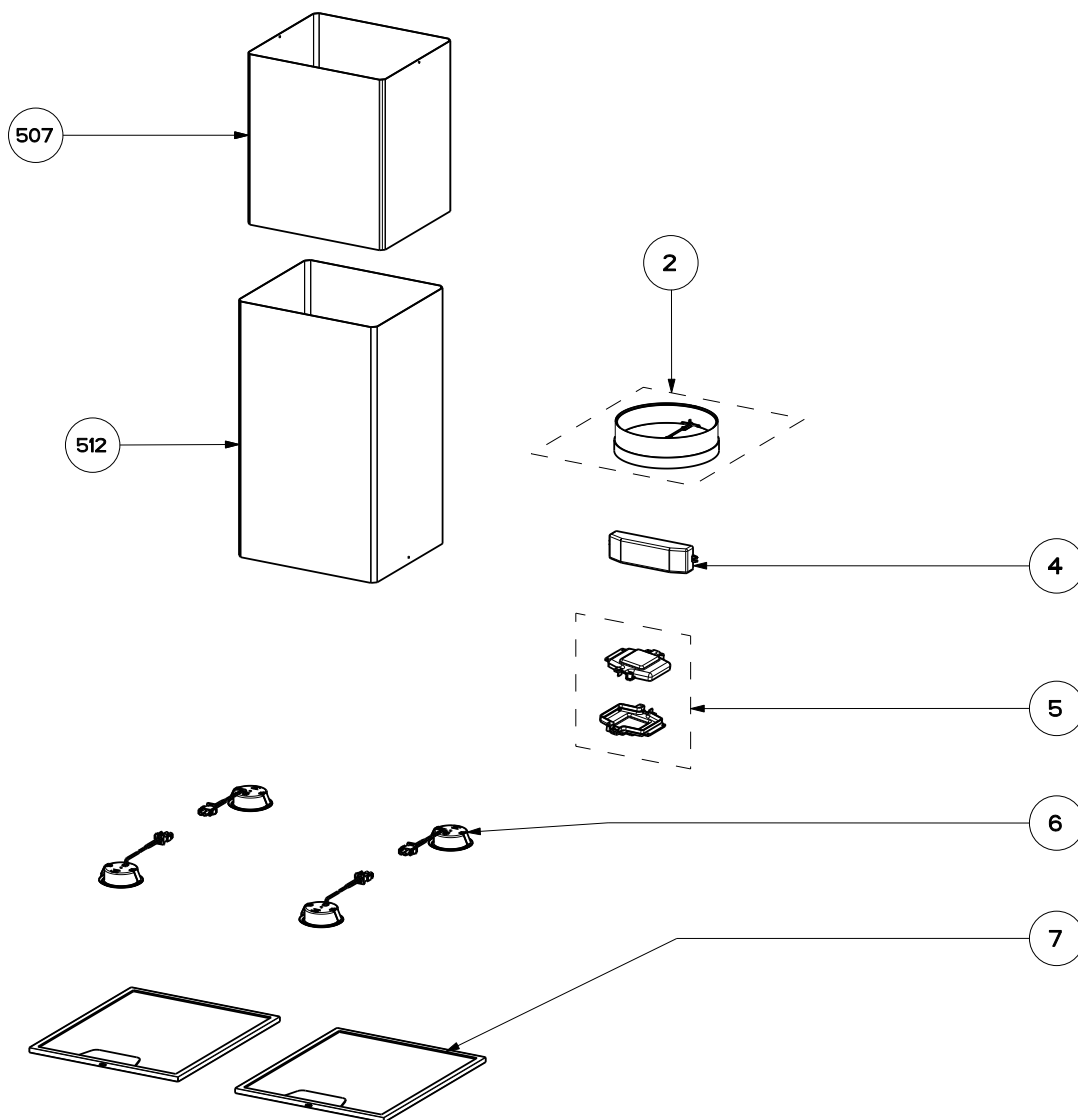

GLASSY / TRATTO ISOLA

body components

	Model Number	GLASIS36SS600-B	TRATIS36SS600-B	
Key	Description	36 Stainless	36 Stainless	Qty Req.
2	Damper	133.0055.994	133.0055.994	1
4	Transformer	133.0299.377	133.0299.377	1
5	Connector Box	133.0016.977	133.0016.977	1
7	Grease Filter	133.0017.054	133.0017.054	2
6	LED Lights	133.0289.829	133.0289.829	4
507	Upper Chimney	133.0062.273	133.0062.273	1
512	Lower Chimney	133.0062.473	133.0062.473	1

GLASSY / TRATTO ISOLA

switch components

	Model Number	GLASIS36SS600-B	TRATIS36SS600-B	
Key	Description	36 Stainless	36 Stainless	Qty Req.
101	Control Button Kit	133.0380.478	133.0380.478	1
190	Control Board Kit	133.0440.939	133.0440.939	1

GLASSY / TRATTO ISOLA

motor components

	Model Number	GLASIS36SS600-B	TRATIS36SS600-B	
Key	Description	36 Stainless	36 Stainless	Qty Req.
302	Impeller Kit	133.0052.799	133.0052.799	1
305	Rubber Motor Mount	133.0051.604	133.0051.604	1
312	Capacitor 25 mf	133.0060.648	133.0060.648	1
399	Motor	133.0328.653	133.0328.653	1

GLASSY / TRATTO ISOLA

installation hardware

	Model Number	GLASIS36SS600-B	TRATIS36SS600-B	
Key	Description	36 Stainless	36 Stainless	Qty Req.
	Mounting Kit Island	133.0084.479	133.0084.479	1
A	4 Bolts to Attach Canopy to Chimney			1
B	Wood Shelf Nut			1
C	Wood Shelf Washer			1
D	Wood Shelf Bolt			1
E	Wood Screw			1
F	Connector Box w/screws			1
G	Chimney Screws			1