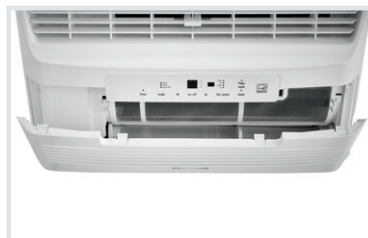

Home Comfort

FGRQ06L3T1

Signature Features

Quiet Operation

At just 41 decibels, the Quiet Temp™ room air conditioner provides maximum comfort with minimal noise.

Modern Design

Reimagine what an air conditioner looks like. With a new modern design, the Quiet Temp™ room air conditioner blends seamlessly into any room.

Even Cooling of Any Room

Innovative louvers direct airflow in an outward, circular motion, allowing for quick & even cooling of the entire room.

Easy Clean Mesh Filter

Improved closure allows the mesh antibacterial filter to be easily removed for convenient cleaning.

Quiet Temp™ Room Air Conditioner

Product Dimensions

Height	13-7/16"
Width	21-1/4"
Depth	19"

More Easy-To-Use Features

Programmable 24 Hr. On/Off Timer

The built-in timer allows you to preset the unit to turn on and off in half-hour increments.