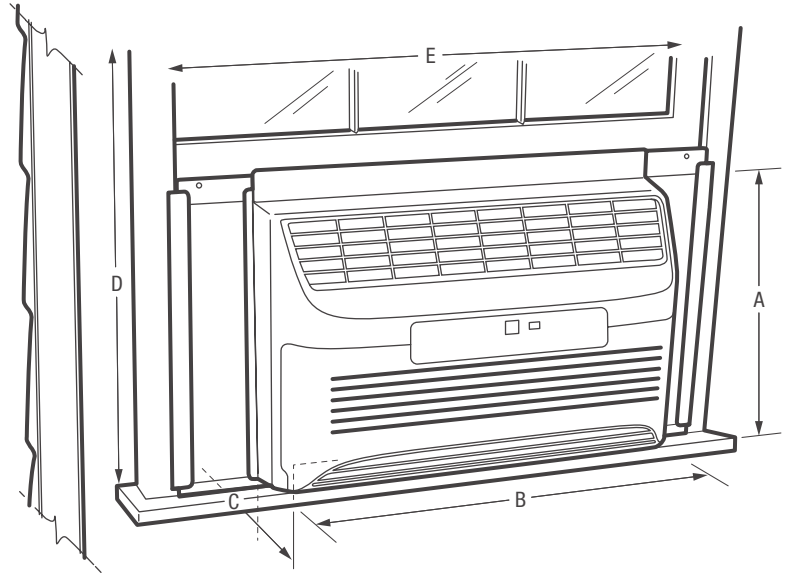

Performance	
BTU (Cool)	6,000
Dehumidification (Pints/Hour)	1.3
Cool Area (Up To Sq. Ft.)	250
Combined Energy Efficiency Ratio	12.1
Energy Efficiency Ratio	12.2
Electrical	
Volts	115
Amps (Cool)	4.3
Watts (Cool)	490
Length of Power Cord (Min./Max.)	6' / 6.5'
Plug Type (NEMA)	LCDI (5-15P)
Features	
Electronic Controls	Ready-Select® Controls
Fan Speeds (Cool/Fan)	3/3
Low Voltage Start-Up	Yes
Auto Cool Function	Yes
Energy Saver Mode	Yes
Sleep Mode	Yes
Filter Check	Yes
24-Hour On/Off Timer	Yes
Clean Air Ionizer	
Remote Control	Full-Function
Air CFM (High/Med/Low)	170/150/110
Air Direction Control	2-Way
Fresh Air/Exhaust Vent/Closed	No/No/Yes
Filter Type	Antibacterial Mesh
Filter Access	Tilt-Out
Slide-Out Chassis	
Window Mounting Kit (Included)	Pleated Quick Mount
Warranty¹	Yes
Certifications	
ENERGY STAR®	Yes
Performance	AHAM
Specifications	
Refrigerant	R410a
Shipping Weight (Approx.)	63 Lbs.

¹Warranty 5 year sealed system/1 year full parts and labor.

NOTE: For planning purposes only. Always consult local and national electric codes. Refer to Product Installation Guide for detailed installation instructions on the web at frigidaire.com.

Product Dimensions	
A - Height	13-7/16"
B - Width	21-1/4"
C - Depth	19"

Window Dimensions	
D - Height (Min.)	14"
E - Width (Min./Max.)	25-13/16" / 38-13/16"

Accessories information available on the web at frigidaire.com

FRIGIDAIRE

USA • 10200 David Taylor Drive • Charlotte, NC 28262 • 1-800-FRIGIDAIRE • frigidaire.com
CANADA • 5855 Terry Fox Way • Mississauga, ON L5V 3E4 • 1-800-265-8352 • frigidaire.ca

FGRQ06L3T1 01/17

© 2017 Electrolux Home Products, Inc.

Specifications subject to change.