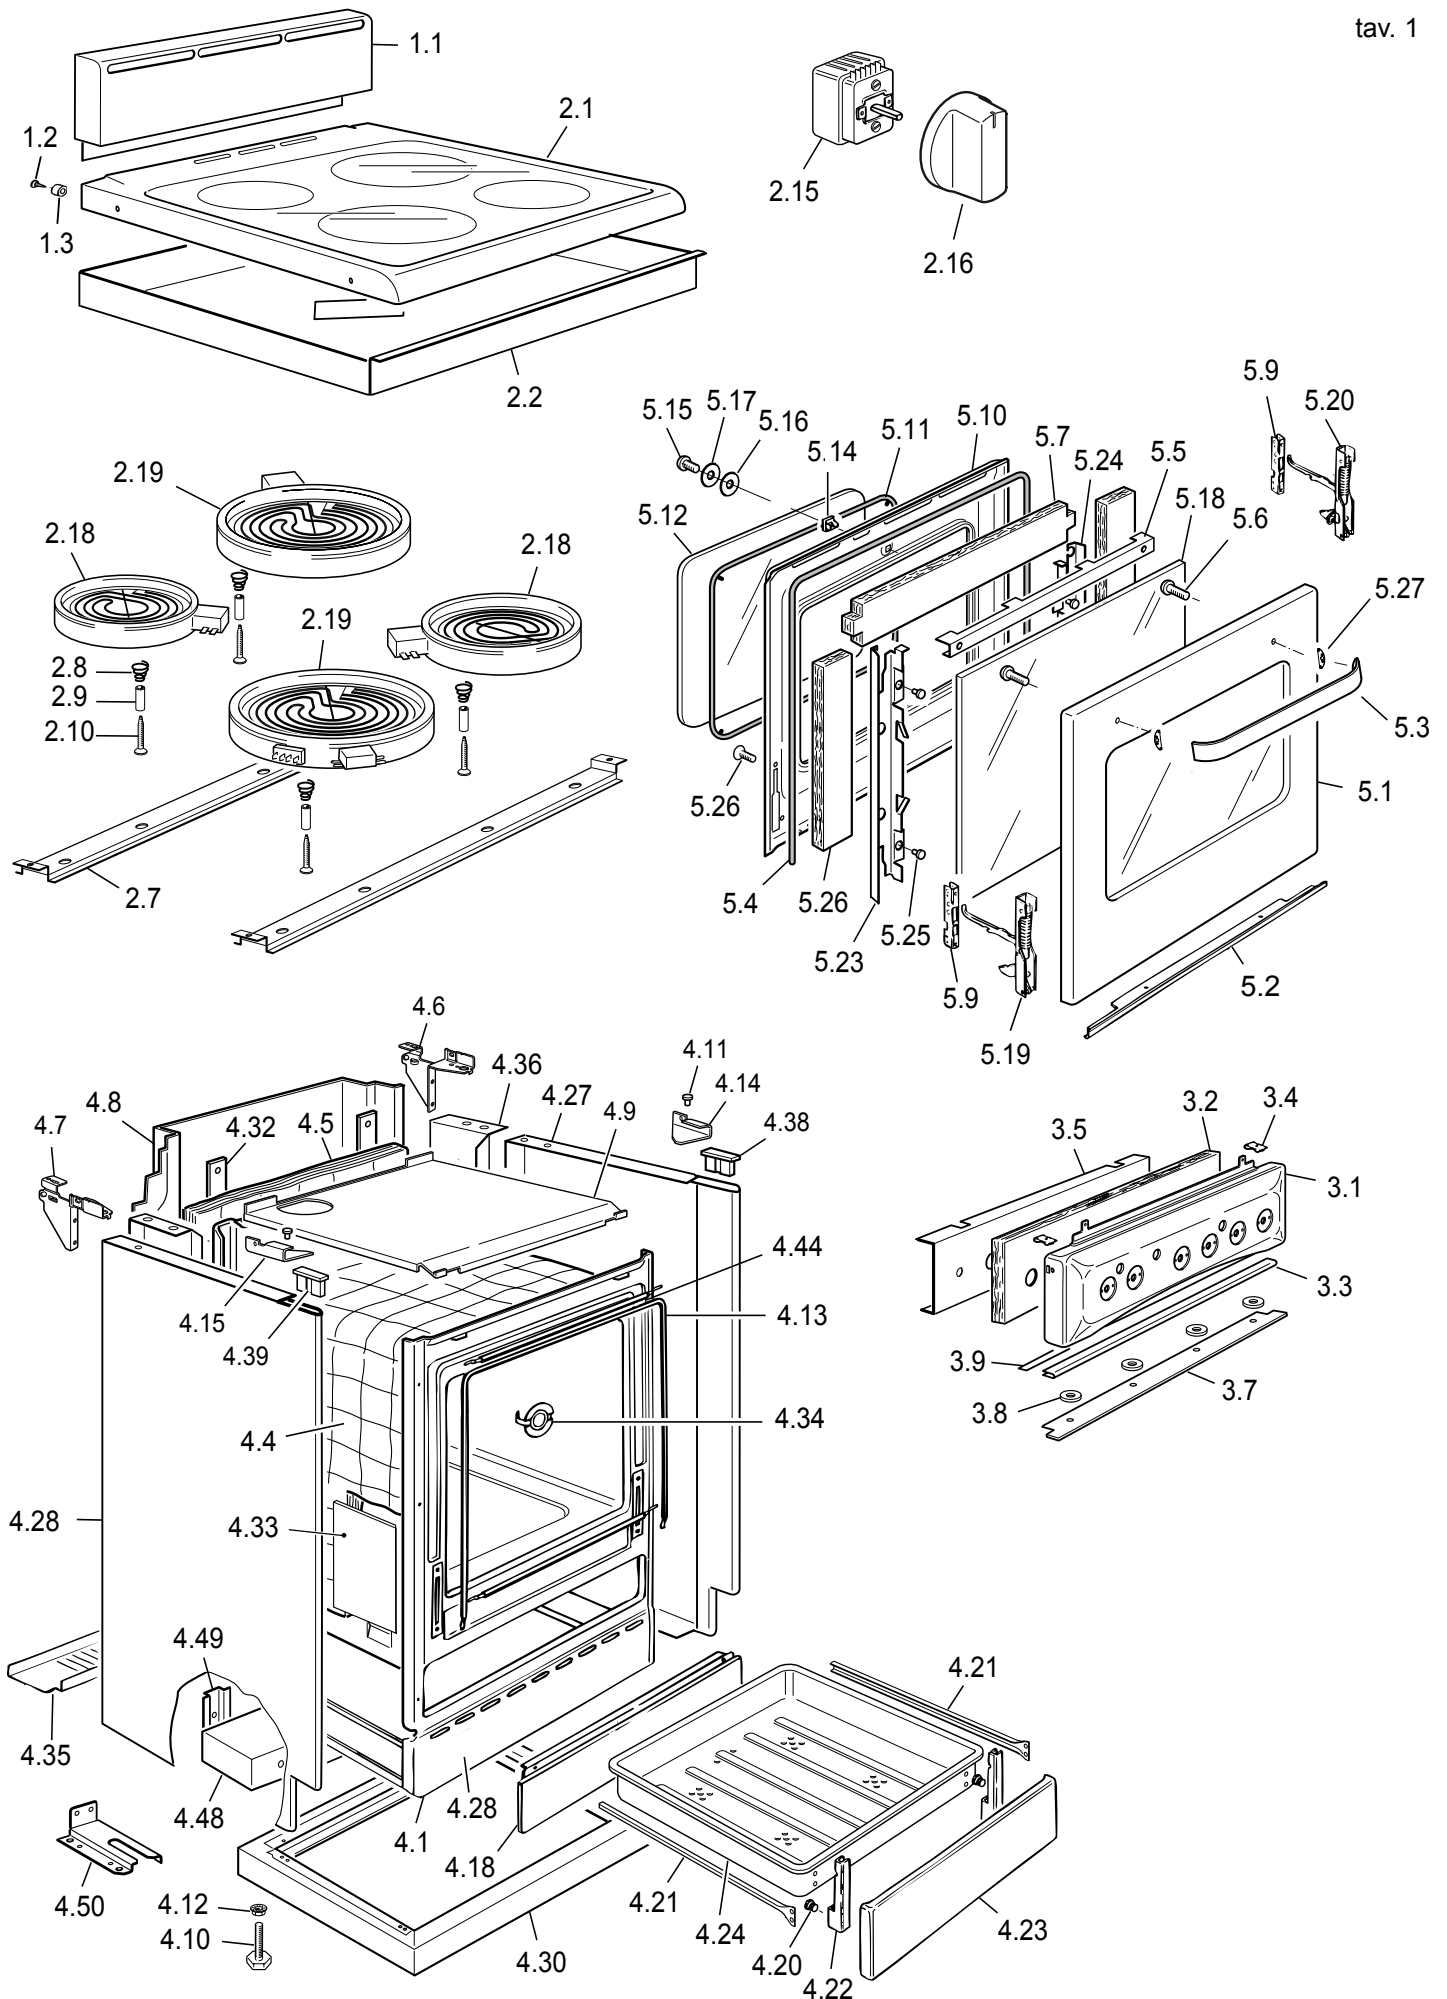

Cooker

DER 202 BS

DER 202 BS

C5N0AV103X

tav. 1

REF.	CODE	DESCRIPTION
1.1	1031010063	Rear trim
1.2	001130	Screw
1.3	040031002	Plug
2.1	355VC5611	Glass with frame
2.2	094540	Hotplates protection
2.3	001175	Screw
2.7	51B5611.1	Hotplates support
2.8	035075	Spring
2.9	085043	Spacer
2.10	001111	Screw
2.15	050064240	Energy regulator
2.16	2183A3X559	Knob
2.18	04777240	Hotplate - Ø 145 - 1200W
2.19	04778240	Hotplate - Ø 180 - 1700W
3.1	35C5N08SA1	Control panel
3.2	030167.1	Control panel insulation
3.3	053113	Seal
3.4	213007	Clip
3.5	4115N04	Insulation support
3.7	51B5N06H	Deflector
3.8	003066	Spacer
3.9	103916	Seal reinforcement
4.1	4415N1ES23	Oven frame
4.4	030162	Oven insulation
4.5	030168	Rear insulation
4.6	094354DX	Rear right coupler
4.7	094354SX	Rear left coupler
4.8	4115109	Rear panel
4.9	4215102Z	Upper shelter
4.10	103854	Shim
4.11	040011	Buffer
4.12	214056	Nut shim
4.13	053066	Seal
4.14	094333DX	Front right coupler
4.15	094333SX	Front left coupler
4.18	103204061	Base panel
4.20	040012	Buffer
4.21	094171	Drawer rail
4.22	094138	Drawer fixing bracket
4.23	39E5101S	Drawer front panel
4.24	39K5104Y	Drawer
4.27	36C6ND1HH	Right side panel
4.28	36C6NS1HH	Left side panel
4.30	68056004	Plinth
4.32	4215101Z	Rear insulation support
4.34	035097	Rotisserie hole plug
4.35	4215N04Z	Bottom panel
4.36	51B5606	Rear side panel bar
4.38	081083080	Right stopper
4.39	081084080	Left stopper
4.44	053074	Top/bottom seal
4.48	103326	Balance weight
4.49	213016	Balance weight bracket
4.50	094495	Anti-tip stability device