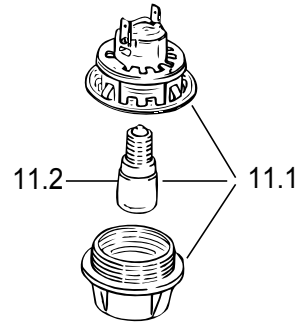

DER 202 BS

C5N0AV103X

tav. 2

REF.	CODE	DESCRIPTION
7.1	217350	Shelf support
7.2	217719	Oven shelf
7.3	48B6105G	Broiling pan tray
7.4	48E6104G	Pastry plate
7.11	001142	Fixing screw
1 . 8	2183H0X559	Switch knob
8.2	2183H1X559	Thermostat knob
8.15	050040.1	Oven switch
8.16	066141	Oven thermostat
8.17	062123001	Grill element - 240V
8.19	103203	Bottom element bar
8.20	4215102Z	Bottom element support
8.21	51B5103	Bottom element fixing bar
8.22	030061.1	Bottom element insulation
8.23	062122001	Bottom element - 240V
8.24	4215N05Z	Bottom element plate
8.25	4215N03Z	Bottom protection plate
=	4215N06Z	Bottom protection plate
8.27	213025	Clip
11.1	072005	Lamp holder
11.2	073013001	Lamp
11.16	1131558	Wiring
11.16	1131559	Wiring
11.25	051064	Terminal block
11.26	094539	Power cord bracket
11.27	094544	Terminal block support
11.30	066057	Cut-off thermostat - 140°
11.33	07306202.2	Control lamp cover - Red
11.34	073078	Control lamp
-	1105078	Users operating instructions
-	1105077	Installation instructions