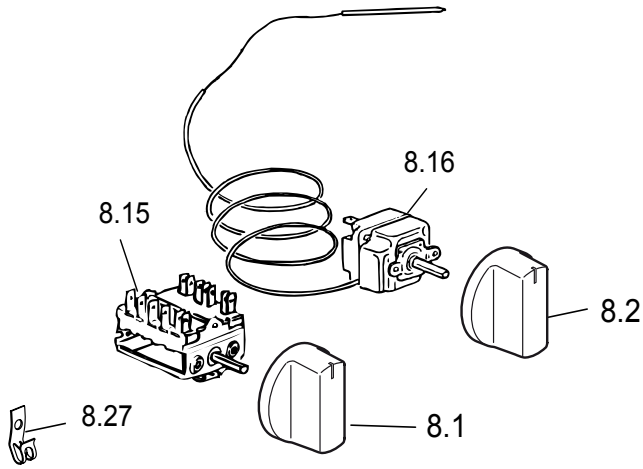

DER 202 BS

C5N0AV103X

tav. 2

REF.	CODE	DESCRIPTION
7.1	217350	Shelf support
7.2	217719	Oven shelf
7.3	48B6105G	Broiling pan tray
7.4	48E6104G	Pastry plate
7.11	001142	Fixing screw
1 . 8	2183H0X559	Switch knob
8.2	2183H1X559	Thermostat knob
8.15	050040.1	Oven switch
8.16	066141	Oven thermostat
8.17	062123001	Grill element - 240V
8.19	103203	Bottom element bar
8.20	4215102Z	Bottom element support
8.21	51B5103	Bottom element fixing bar
8.22	030061.1	Bottom element insulation
8.23	062122001	Bottom element - 240V
8.24	4215N05Z	Bottom element plate
8.25	4215N03Z	Bottom protection plate
=	4215N06Z	Bottom protection plate
8.27	213025	Clip
11.1	072005	Lamp holder
11.2	073013001	Lamp
11.16	1131558	Wiring
11.16	1131559	Wiring
11.25	051064	Terminal block
11.26	094539	Power cord bracket
11.27	094544	Terminal block support
11.30	066057	Cut-off thermostat - 140°
11.33	07306202.2	Control lamp cover - Red
11.34	073078	Control lamp
-	1105078	Users operating instructions
-	1105077	Installation instructions