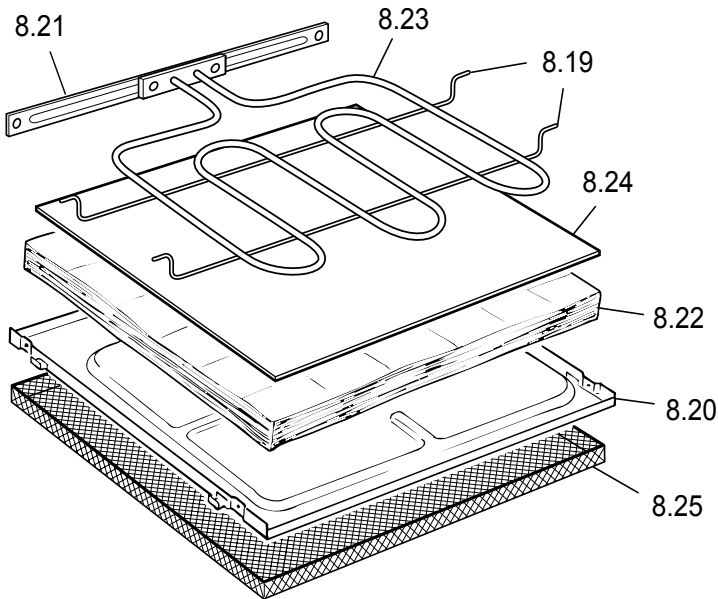

DER 202 BS

C5N0AV103X

tav. 2

REF.	CODE	DESCRIPTION
7.1	217350	Shelf support
7.2	217719	Oven shelf
7.3	48B6105G	Broiling pan tray
7.4	48E6104G	Pastry plate
7.11	001142	Fixing screw
1 . 8	2183H0X559	Switch knob
8.2	2183H1X559	Thermostat knob
8.15	050040.1	Oven switch
8.16	066141	Oven thermostat
8.17	062123001	Grill element - 240V
8.19	103203	Bottom element bar
8.20	4215102Z	Bottom element support
8.21	51B5103	Bottom element fixing bar
8.22	030061.1	Bottom element insulation
8.23	062122001	Bottom element - 240V
8.24	4215N05Z	Bottom element plate
8.25	4215N03Z	Bottom protection plate
=	4215N06Z	Bottom protection plate
8.27	213025	Clip
11.1	072005	Lamp holder
11.2	073013001	Lamp
11.16	1131558	Wiring
11.16	1131559	Wiring
11.25	051064	Terminal block
11.26	094539	Power cord bracket
11.27	094544	Terminal block support
11.30	066057	Cut-off thermostat - 140°
11.33	07306202.2	Control lamp cover - Red
11.34	073078	Control lamp
-	1105078	Users operating instructions
-	1105077	Installation instructions