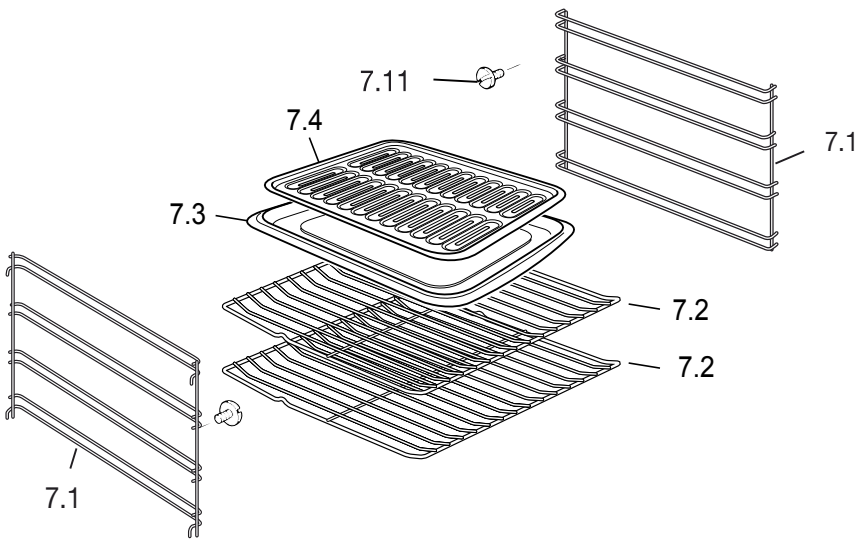

DER 202 BS

C5N0AV103X

tav. 2

REF.	CODE	DESCRIPTION
7.1	217350	Shelf support
7.2	217719	Oven shelf
7.3	48B6105G	Broiling pan tray
7.4	48E6104G	Pastry plate
7.11	001142	Fixing screw
1 . 8	2183H0X559	Switch knob
8.2	2183H1X559	Thermostat knob
8.15	050040.1	Oven switch
8.16	066141	Oven thermostat
8.17	062123001	Grill element - 240V
8.19	103203	Bottom element bar
8.20	4215102Z	Bottom element support
8.21	51B5103	Bottom element fixing bar
8.22	030061.1	Bottom element insulation
8.23	062122001	Bottom element - 240V
8.24	4215N05Z	Bottom element plate
8.25	4215N03Z	Bottom protection plate
=	4215N06Z	Bottom protection plate
8.27	213025	Clip
11.1	072005	Lamp holder
11.2	073013001	Lamp
11.16	1131558	Wiring
11.16	1131559	Wiring
11.25	051064	Terminal block
11.26	094539	Power cord bracket
11.27	094544	Terminal block support
11.30	066057	Cut-off thermostat - 140°
11.33	07306202.2	Control lamp cover - Red
11.34	073078	Control lamp
-	1105078	Users operating instructions
-	1105077	Installation instructions