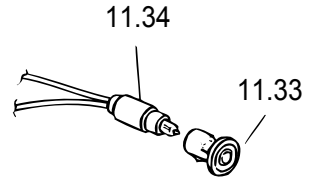

DER 202 BS

C5N0AV103X

tav. 2

REF.	CODE	DESCRIPTION
7.1	217350	Shelf support
7.2	217719	Oven shelf
7.3	48B6105G	Broiling pan tray
7.4	48E6104G	Pastry plate
7.11	001142	Fixing screw
1 . 8	2183H0X559	Switch knob
8.2	2183H1X559	Thermostat knob
8.15	050040.1	Oven switch
8.16	066141	Oven thermostat
8.17	062123001	Grill element - 240V
8.19	103203	Bottom element bar
8.20	4215102Z	Bottom element support
8.21	51B5103	Bottom element fixing bar
8.22	030061.1	Bottom element insulation
8.23	062122001	Bottom element - 240V
8.24	4215N05Z	Bottom element plate
8.25	4215N03Z	Bottom protection plate
=	4215N06Z	Bottom protection plate
8.27	213025	Clip
11.1	072005	Lamp holder
11.2	073013001	Lamp
11.16	1131558	Wiring
11.16	1131559	Wiring
11.25	051064	Terminal block
11.26	094539	Power cord bracket
11.27	094544	Terminal block support
11.30	066057	Cut-off thermostat - 140°
11.33	07306202.2	Control lamp cover - Red
11.34	073078	Control lamp
-	1105078	Users operating instructions
-	1105077	Installation instructions