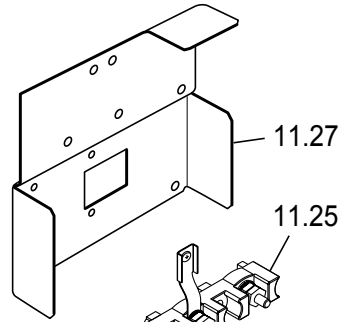

DER 202 BS

C5N0AV103X

tav. 2

REF.	CODE	DESCRIPTION
7.1	217350	Shelf support
7.2	217719	Oven shelf
7.3	48B6105G	Broiling pan tray
7.4	48E6104G	Pastry plate
7.11	001142	Fixing screw
1 . 8	2183H0X559	Switch knob
8.2	2183H1X559	Thermostat knob
8.15	050040.1	Oven switch
8.16	066141	Oven thermostat
8.17	062123001	Grill element - 240V
8.19	103203	Bottom element bar
8.20	4215102Z	Bottom element support
8.21	51B5103	Bottom element fixing bar
8.22	030061.1	Bottom element insulation
8.23	062122001	Bottom element - 240V
8.24	4215N05Z	Bottom element plate
8.25	4215N03Z	Bottom protection plate
=	4215N06Z	Bottom protection plate
8.27	213025	Clip
11.1	072005	Lamp holder
11.2	073013001	Lamp
11.16	1131558	Wiring
11.16	1131559	Wiring
11.25	051064	Terminal block
11.26	094539	Power cord bracket
11.27	094544	Terminal block support
11.30	066057	Cut-off thermostat - 140°
11.33	07306202.2	Control lamp cover - Red
11.34	073078	Control lamp
-	1105078	Users operating instructions
-	1105077	Installation instructions