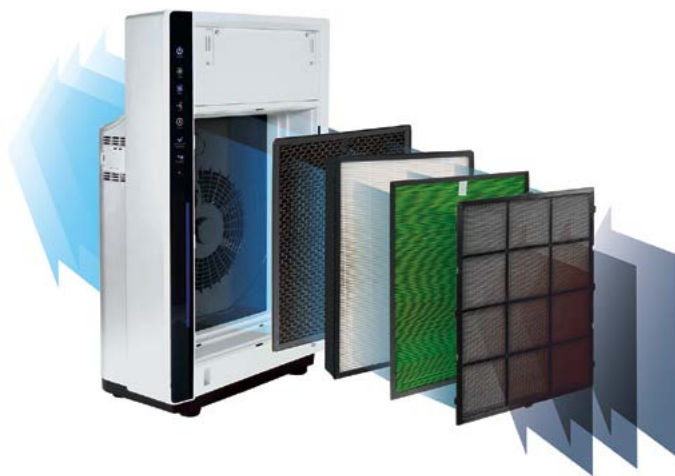

Superior air filtration captures up to 99.97% of the air pollutants in your home