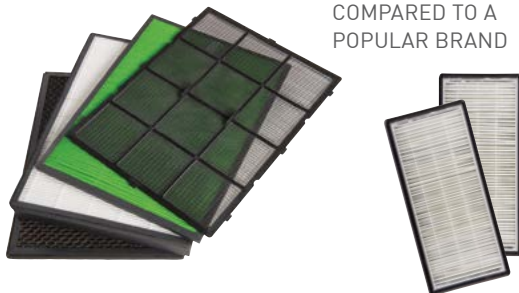

5-Stage Filtration:

- Pre-filter, multi-filter, HEPA filter, carbon filter and plasma generator
- Effectively filters dust, pollen, mold spores, pet dander and tobacco smoke, among other pollutants
- Enhanced HEPA filter captures up to 99.97% of all particles as small as .3 microns.

4X THE FILTER SURFACE AREA
COMPARED TO A
POPULAR BRAND