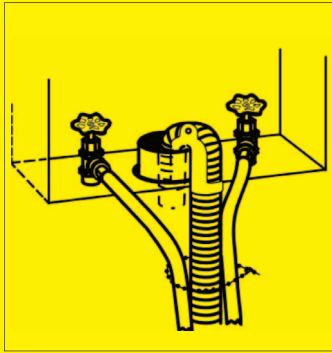

## SPWD2200W COMBO WASHER-DRYER

- 1** This washer requires a standard washer hook up as shown in any of the 4 diagrams

**IT IS NOT SUITABLE FOR PORTABLE USE OR HOOK-UP TO A SINK.**

- 2** Installation must be performed by a qualified, licensed professional