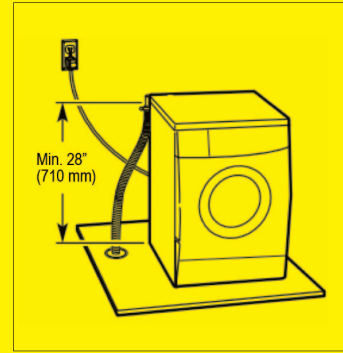

## SPWD2200W COMBO WASHER-DRYER

- 1** This washer requires a standard washer hook up as shown in any of the 4 diagrams

**IT IS NOT SUITABLE FOR PORTABLE USE OR HOOK-UP TO A SINK.**

- 2** Installation must be performed by a qualified, licensed professional