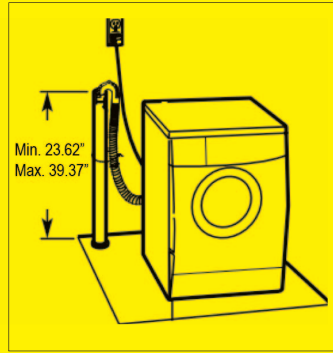

## SPWD2200W COMBO WASHER-DRYER

- 1** This washer requires a standard washer hook up as shown in any of the 4 diagrams

**IT IS NOT SUITABLE FOR PORTABLE USE OR HOOK-UP TO A SINK.**

- 2** Installation must be performed by a qualified, licensed professional