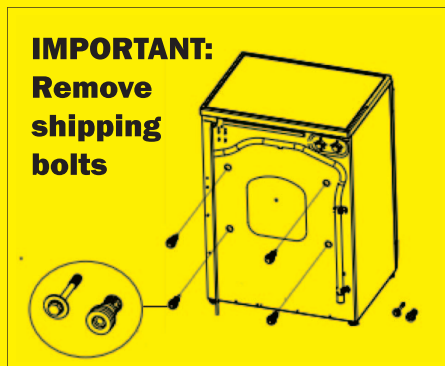

## SPWD2200W COMBO WASHER-DRYER

- 1** This washer requires a standard washer hook up as shown in any of the 4 diagrams

**IT IS NOT SUITABLE FOR PORTABLE USE OR HOOK-UP TO A SINK.**

- 2** Installation must be performed by a qualified, licensed professional

**IMPORTANT: Remove shipping bolts**

- Remove packing material and discard.
- Cover holes with transport hole plugs
- Keep shipping bolts for future use

**IMPORTANT:**

For best performance, washer/dryer must rest solidly on a sturdy floor or platform, with minimum vibration.