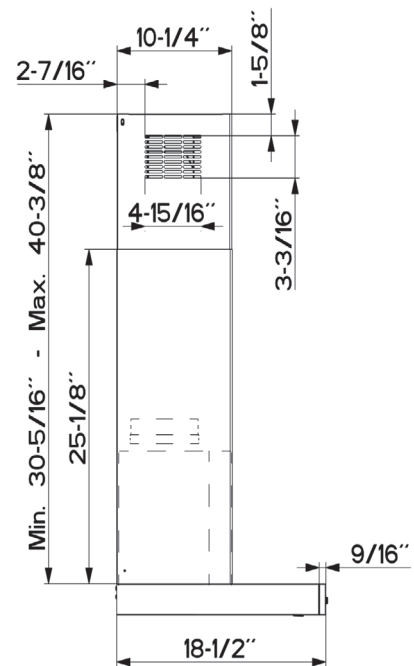

STILO WALL RANGE HOOD

SPECIFICATIONS

min. / max. ceiling height	8'2 11/16" - 9' 3/4"
convertible to ductless / recirculating	yes - kit sold separately
canopy depth / height	18 1/2" d / 2 3/8" h
high ceiling kit	yes - reaches up to 11' 3/8" ceilings
controls	4 speed electronic w/ white led
lighting	2 x 1 (w) led - two level
ducting top	6" round
grease filters	dishwasher safe mesh
10 minute intensive speed	yes
15 minute auto shut off	yes
ADA compliant	yes (with remote control purchase)
power cord included	yes
AC power	320 watts / 2.7 amps (600 cfm model)

DIMENSIONS

PERFORMANCE (600 CFM Motor shown)

SPEED	1	2	3	BOOST
CFM	150	350	450	560
Sones	2.8	4.3	6.0	7.5

ACCESSORIES

FILTER2 -

Charcoal Filter Kit

High quality charcoal filter for use when recirculating the air back into the kitchen. Filters out odor and should be replaced every 6 months

HIGH3 -

High Ceiling Kit

High ceiling kit replaces both the upper & lower chimney with 2 taller chimneys to reach up to 11'

DUCT4 -

Ductless Conversion Kit

To convert the Stilo to ductless, this kit includes charcoal filters and a diverter to send the air thru the side grates on the upper chimney.

REMCTRL -

Remote Control

Control all features of the hood from the convenience of a wireless remote control

WIREBOX -

Fixed Wiring Box

Replace the power cord with a hard wired box to power the range hood

MUDAMPER6 / MUDAMPER8 -

Universal Make-Up Air Damper

Satisfies make-up air requirements, this kit uses an air switch to activate the make-up air damper to open and bring fresh air into the home when the hood fan is on. It then closes tightly when the hood is off. The CFM level is not reduced with this accessory.

Side