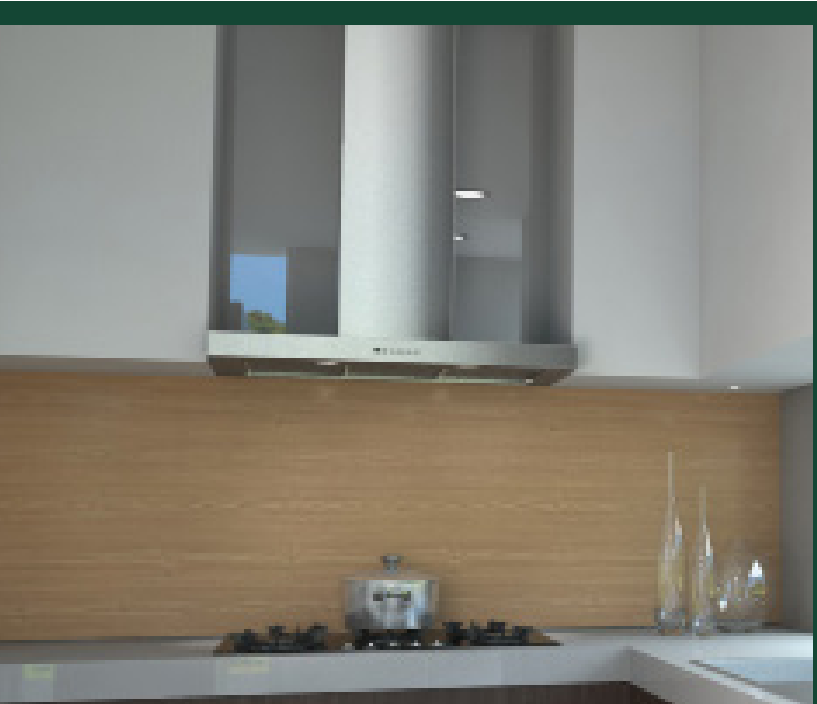

AN UPDATED T-SHAPED WALL HOOD WITH ADVANCED FEATURES. The new and improved Stilo by Faber features a contemporary flat low rise box canopy with advanced electronic controls, an optional remote control and two level energy efficient LED lights. Available with 600 or 300 cfm motors, the Stilo delivers your choice of performance level in a stylish and contemporary Italian style wall range hood.

KEY FEATURES

Backlit electronic controls

Backlit electronic controls with a White LED light to indicate the current speed and two level lighting

LED bulbs

Low consumption 1 watt LED bulbs with a dimmer light up your cooking but use very little energy