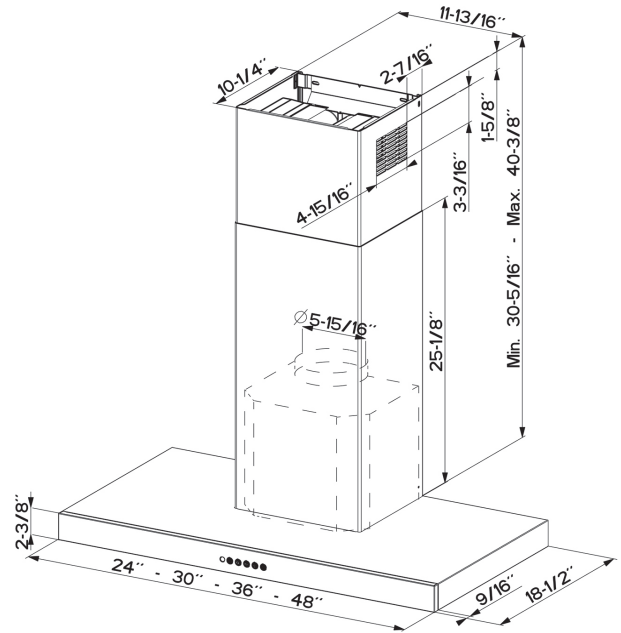

DIMENSIONS

Overall

PERFORMANCE (600 CFM Motor shown)

SPEED	1	2	3	BOOST
CFM	150	350	450	560
Sones	2.8	4.3	6.0	7.5

ACCESSORIES

FILTER2 -

Charcoal Filter Kit

High quality charcoal filter for use when recirculating the air back into the kitchen. Filters out odor and should be replaced every 6 months

HIGH3 -

High Ceiling Kit

High ceiling kit replaces both the upper & lower chimney with 2 taller chimneys to reach up to 11'

DUCT4 -

Ductless Conversion Kit

To convert the Stilo to ductless, this kit includes charcoal filters and a diverter to send the air thru the side grates on the upper chimney.

REMCTRL -

Remote Control

Control all features of the hood from the convenience of a wireless remote control

WIREBOX -

Fixed Wiring Box

Replace the power cord with a hard wired box to power the range hood

MUDAMPER6 / MUDAMPER8 -

Universal Make-Up Air Damper

Satisfies make-up air requirements, this kit uses an air switch to activate the make-up air damper to open and bring fresh air into the home when the hood fan is on. It then closes tightly when the hood is off. The CFM level is not reduced with this accessory.