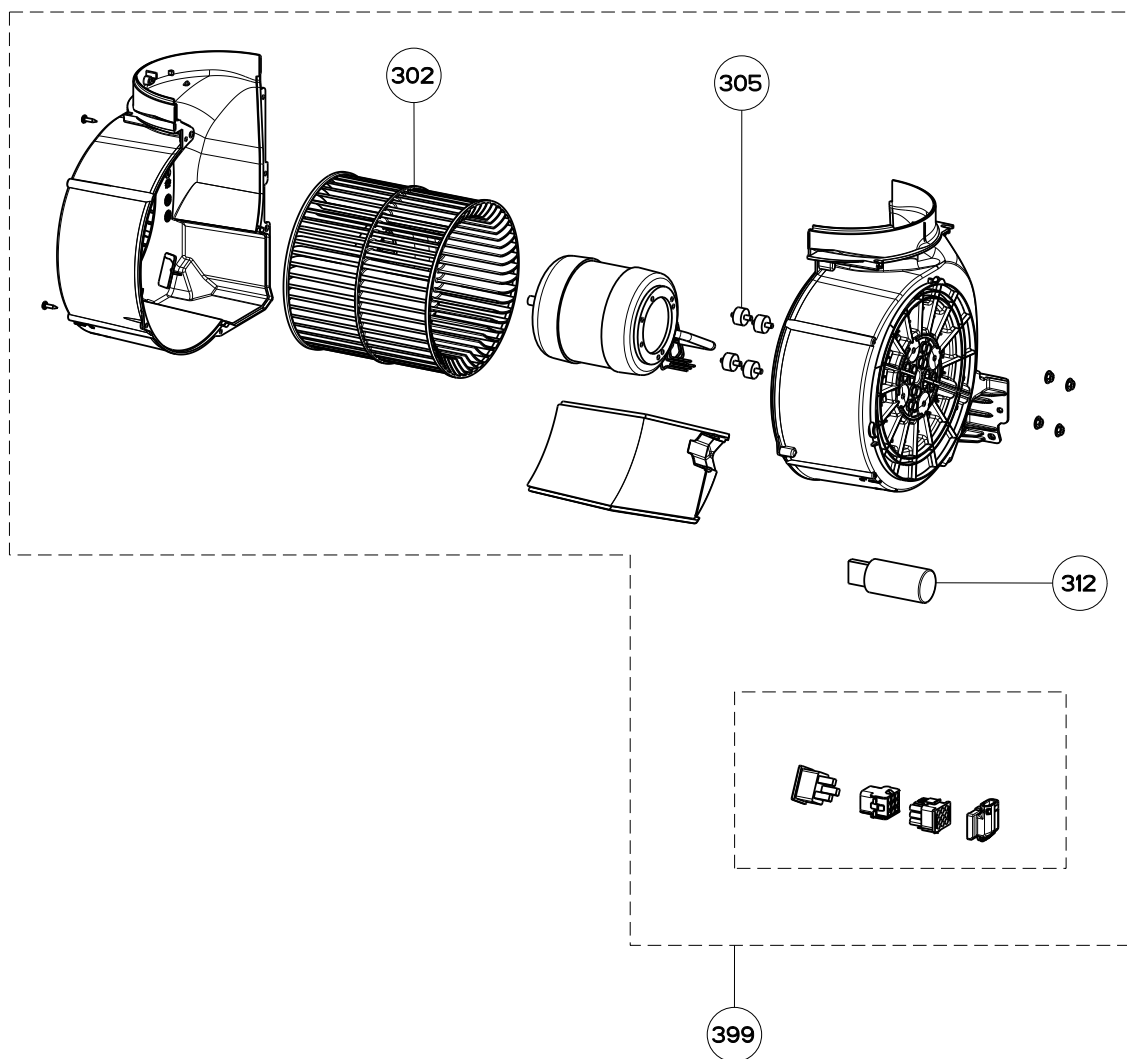

# GLASSY / TRATTO ISOLA

switch components

	Model Number	GLASIS36SS600-B	TRATIS36SS600-B	
Key	Description	36 Stainless	36 Stainless	Qty Req.
101	Control Button Kit	133.0380.478	133.0380.478	1
190	Control Board Kit	133.0440.939	133.0440.939	1

# GLASSY / TRATTO ISOLA

motor components

	Model Number	GLASIS36SS600-B	TRATIS36SS600-B	
Key	Description	36 Stainless	36 Stainless	Qty Req.
302	Impeller Kit	133.0052.799	133.0052.799	1
305	Rubber Motor Mount	133.0051.604	133.0051.604	1
312	Capacitor 25 mf	133.0060.648	133.0060.648	1
399	Motor	133.0328.653	133.0328.653	1