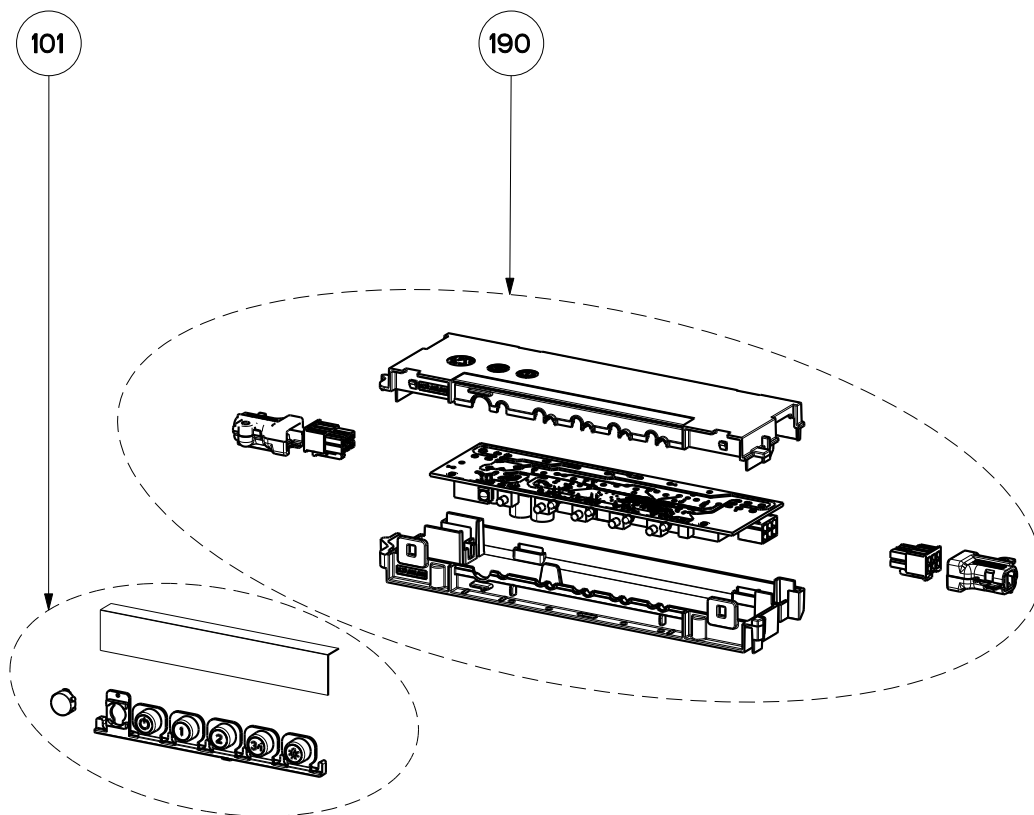

# GLASSY / TRATTO ISOLA

## body components

	Model Number	GLASIS36SS600-B	TRATIS36SS600-B	
Key	Description	36 Stainless	36 Stainless	Qty Req.
2	Damper	133.0055.994	133.0055.994	1
4	Transformer	133.0299.377	133.0299.377	1
5	Connector Box	133.0016.977	133.0016.977	1
7	Grease Filter	133.0017.054	133.0017.054	2
6	LED Lights	133.0289.829	133.0289.829	4
507	Upper Chimney	133.0062.273	133.0062.273	1
512	Lower Chimney	133.0062.473	133.0062.473	1

# GLASSY / TRATTO ISOLA

switch components

	Model Number	GLASIS36SS600-B	TRATIS36SS600-B	
Key	Description	36 Stainless	36 Stainless	Qty Req.
101	Control Button Kit	133.0380.478	133.0380.478	1
190	Control Board Kit	133.0440.939	133.0440.939	1

# GLASSY / TRATTO ISOLA

motor components

	Model Number	GLASIS36SS600-B	TRATIS36SS600-B	
Key	Description	36 Stainless	36 Stainless	Qty Req.
302	Impeller Kit	133.0052.799	133.0052.799	1
305	Rubber Motor Mount	133.0051.604	133.0051.604	1
312	Capacitor 25 mf	133.0060.648	133.0060.648	1
399	Motor	133.0328.653	133.0328.653	1