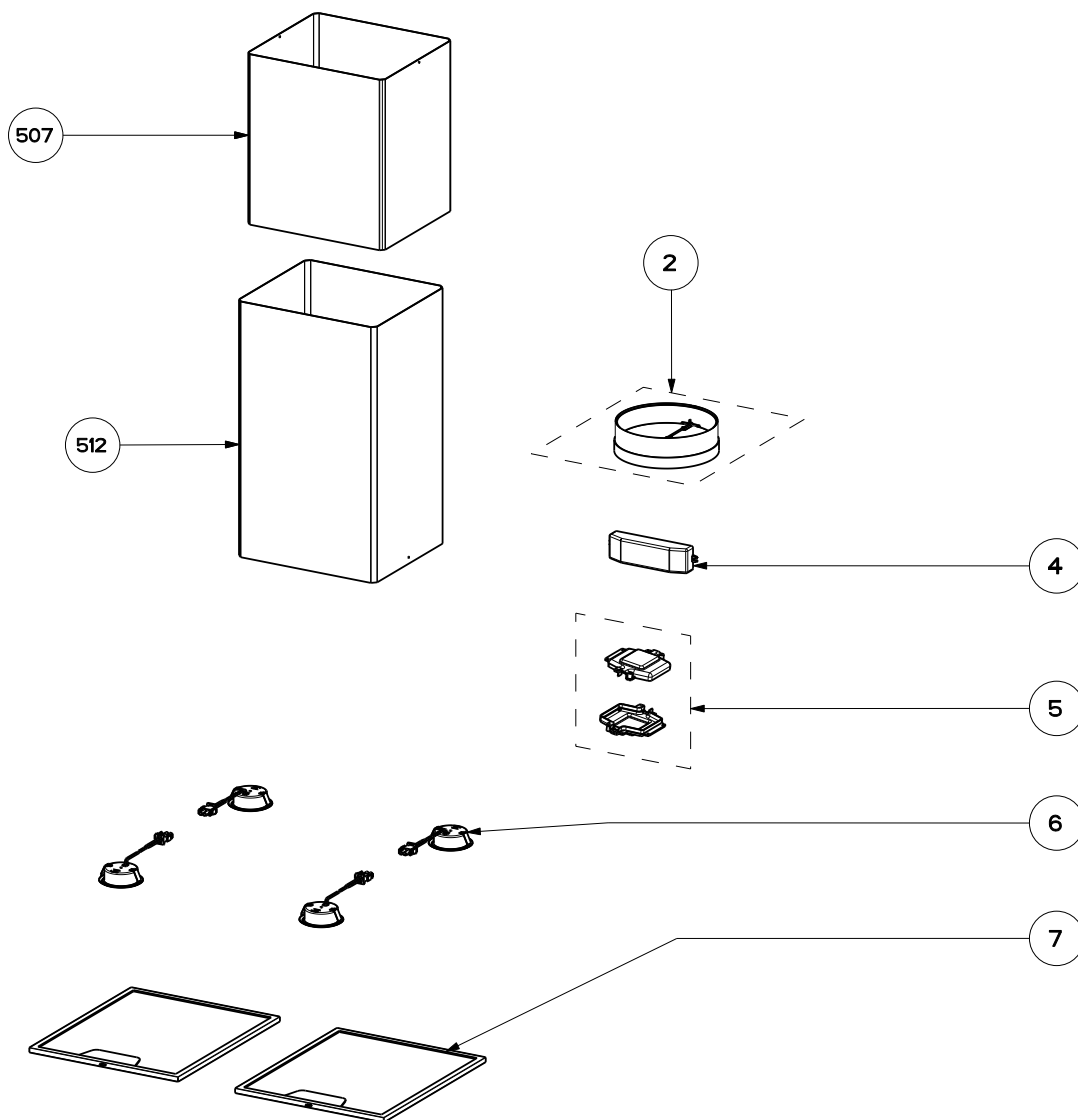

# GLASSY / TRATTO ISOLA

## body components

	Model Number	GLASIS36SS600-B	TRATIS36SS600-B	
Key	Description	36 Stainless	36 Stainless	Qty Req.
2	Damper	133.0055.994	133.0055.994	1
4	Transformer	133.0299.377	133.0299.377	1
5	Connector Box	133.0016.977	133.0016.977	1
7	Grease Filter	133.0017.054	133.0017.054	2
6	LED Lights	133.0289.829	133.0289.829	4
507	Upper Chimney	133.0062.273	133.0062.273	1
512	Lower Chimney	133.0062.473	133.0062.473	1

# GLASSY / TRATTO ISOLA

switch components

	Model Number	GLASIS36SS600-B	TRATIS36SS600-B	
Key	Description	36 Stainless	36 Stainless	Qty Req.
101	Control Button Kit	133.0380.478	133.0380.478	1
190	Control Board Kit	133.0440.939	133.0440.939	1

# GLASSY / TRATTO ISOLA

motor components

	Model Number	GLASIS36SS600-B	TRATIS36SS600-B	
Key	Description	36 Stainless	36 Stainless	Qty Req.
302	Impeller Kit	133.0052.799	133.0052.799	1
305	Rubber Motor Mount	133.0051.604	133.0051.604	1
312	Capacitor 25 mf	133.0060.648	133.0060.648	1
399	Motor	133.0328.653	133.0328.653	1