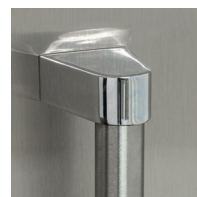

Finish/Door Options