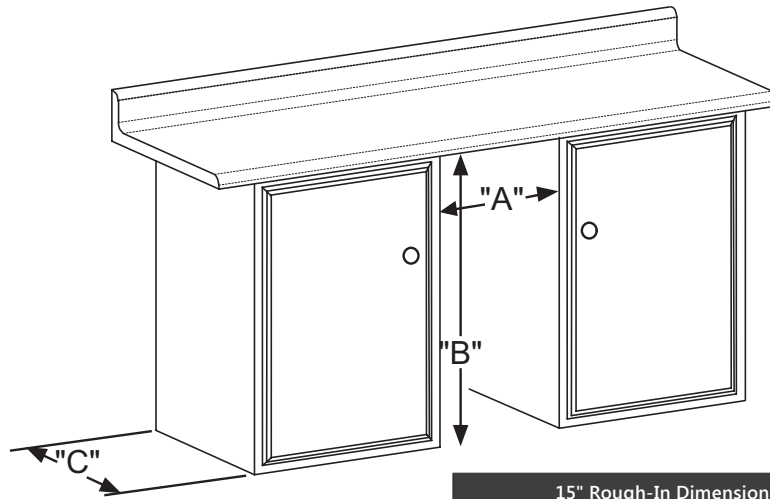

Ordering Details	
Solid Stainless Door, Right Hinge	MPRO30IMT-BS-R
Solid Stainless Door, Left Hinge	MPRO30IMT-BS-L
Solid Stainless Door, Right Hinge With Pump	MPRO30IMT-BS-R-P
Solid Stainless Door, Left Hinge With Pump	MPRO30IMT-BS-L-P

Storage Capacity

Up to 30 lbs of clear ice

Product Dimensions

14 7/8" W x 33 3/4" minimum H x 23 9/32" D
(including handle)

Finish/Door Options

Stainless Steel

15" Rough-In Dimensions		
"A"	"B"	"C"
14 7/8 (38.1 cm)	**34" to 35" (86.4 to 88.9 cm)	24" (61 cm)

Width	14 3/4"
Interior Finish	White
Capacity	Up to 30lbs of clear ice
Shelving System	NA
Shelf Fronts	NA
Other Storage	NA
Interior Lighting	NA
Toe Grill Finish	Stainless Steel
Hinge	Classic Hinge
Handle	Professional

Control Type	NA
Temperature Range	NA
Lock	NA
Electrical Requirements	120V / 60Hz / 15A
Length of Power Cord	5'
Product Dimensions	14 3/4" W x 33 3/4" H x 21 1/2" D
Depth to Front of Door	23 3/4"
Depth to Handle	26 1/4"
Depth with door at 90°	37 1/16"
Shipping Weight	127 lbs