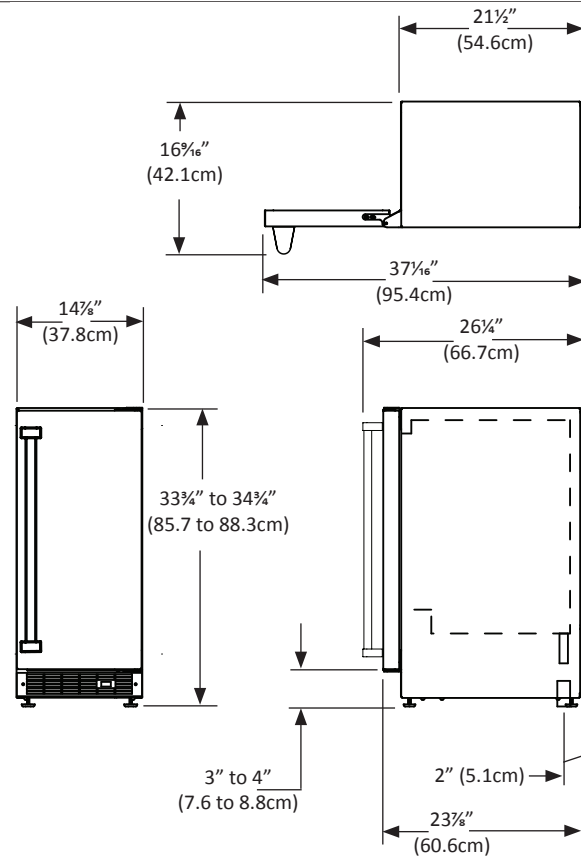

Ordering Details	
Solid Stainless Door, Right Hinge	MPRO30IMT-BS-R
Solid Stainless Door, Left Hinge	MPRO30IMT-BS-L
Solid Stainless Door, Right Hinge With Pump	MPRO30IMT-BS-R-P
Solid Stainless Door, Left Hinge With Pump	MPRO30IMT-BS-L-P

Storage Capacity

Up to 30 lbs of clear ice

Product Dimensions

14 7/8" W x 33 3/4" minimum H x 23 9/32" D
(including handle)

Finish/Door Options

Stainless Steel

15" Rough-In Dimensions		
"A"	"B"	"C"
14 7/8 (38.1 cm)	**34" to 35" (86.4 to 88.9 cm)	24" (61 cm)

Width	14 3/4"
Interior Finish	White
Capacity	Up to 30lbs of clear ice
Shelving System	NA
Shelf Fronts	NA
Other Storage	NA
Interior Lighting	NA
Toe Grill Finish	Stainless Steel
Hinge	Classic Hinge
Handle	Professional

Control Type	NA
Temperature Range	NA
Lock	NA
Electrical Requirements	120V / 60Hz / 15A
Length of Power Cord	5'
Product Dimensions	14 3/4" W x 33 3/4" H x 21 1/2" D
Depth to Front of Door	23 3/4"
Depth to Handle	26 1/4"
Depth with door at 90°	37 1/16"
Shipping Weight	127 lbs