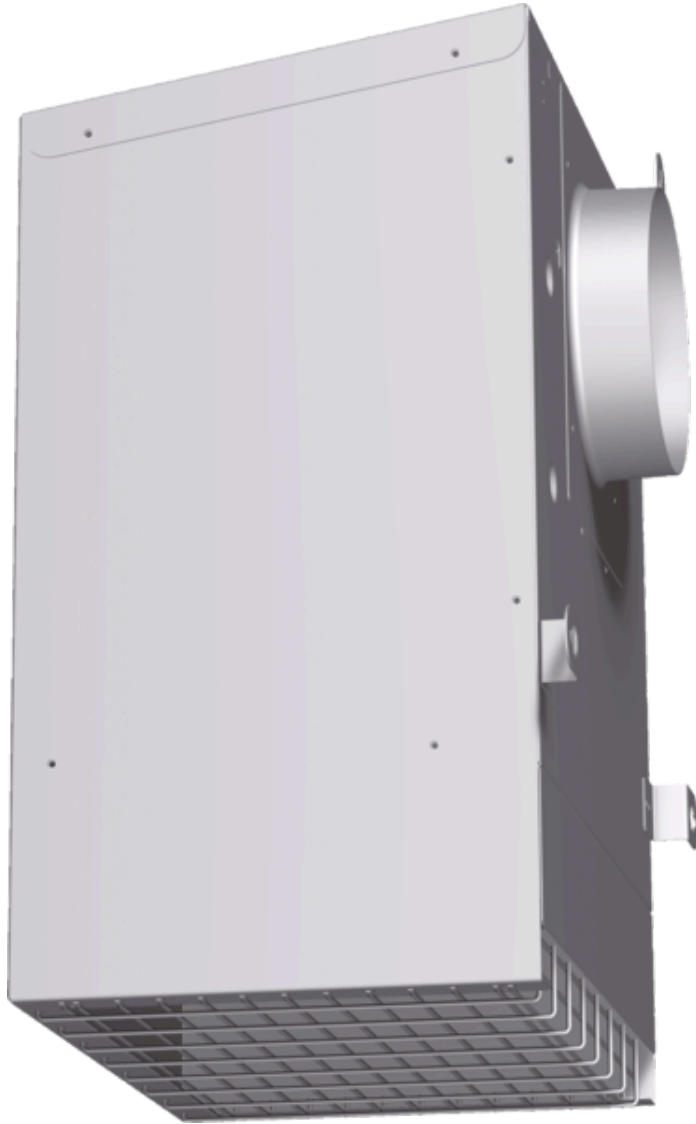

600 CFM Remote Blower VTR630P

Product Features

Depending on your preference and ducting situation, these blowers can be mounted on the roof or exterior wall of your home.

Use the EXTNCB25 Blower Cable Connection Accessory for install with select hoods. Separate purchase required.

RFPLT600P - Roof Plate required for roof-mount application - Separate purchase required

Notes: Please refer to installation instructions. Installation instructions are available at www.thermador.com. Specifications are correct at the time of printing. Thermador reserves the right to change product specifications and design at any time, without notice.

Product group	Accessory
Brand	Thermador
SKU	VTR630P
Internal article number	VTR630P
EAN code	825225918837
Product packaging dimensions (HxWxD) (in)	15 3/4" x 19 5/16" x 25 3/16"
Net weight (lbs)	26
Gross weight (lbs)	28
UPC code	825225918837
Name of product image	MCSA036962_VTR630D_def.jpg