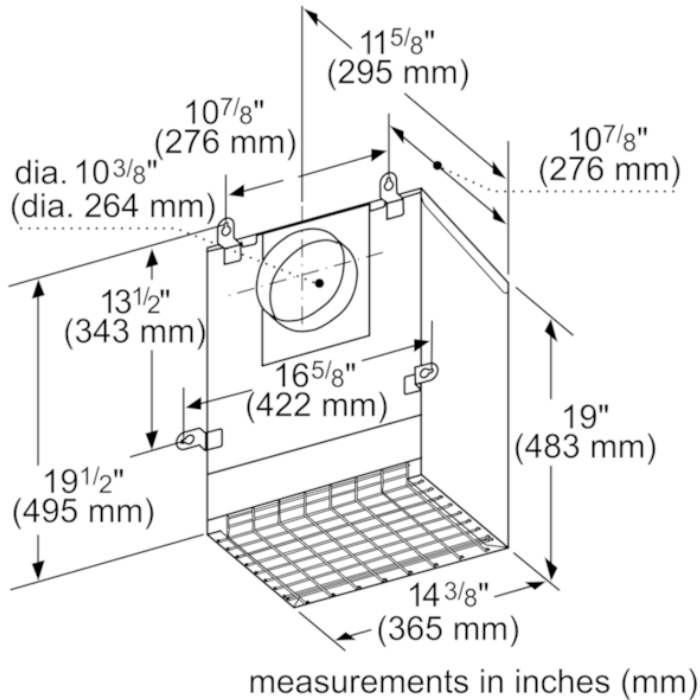

600 CFM Remote Blower VTR630P

Product Features

Product group	Accessory
Brand	Thermador
SKU	VTR630P
Internal article number	VTR630P
EAN code	825225918837
Product packaging dimensions (HxWxD) (in)	15 3/4" x 19 5/16" x 25 3/16"
Net weight (lbs)	26
Gross weight (lbs)	28
UPC code	825225918837
Name of product image	MCSA036962_VTR630D_def.jpg

Technical Specification

Notes: Please refer to installation instructions. Installation instructions are available at www.thermador.com. Specifications are correct at the time of printing. Thermador reserves the right to change product specifications and design at any time, without notice.

1 800 735 4328 | WWW.THERMADOR.COM | 1901 Main Street, Suite 600 Irvine, CA 92614

©2018 BSH HOME APPLIANCES CORPORATION, ALL RIGHTS RESERVED LITHO DATE: 09/2018