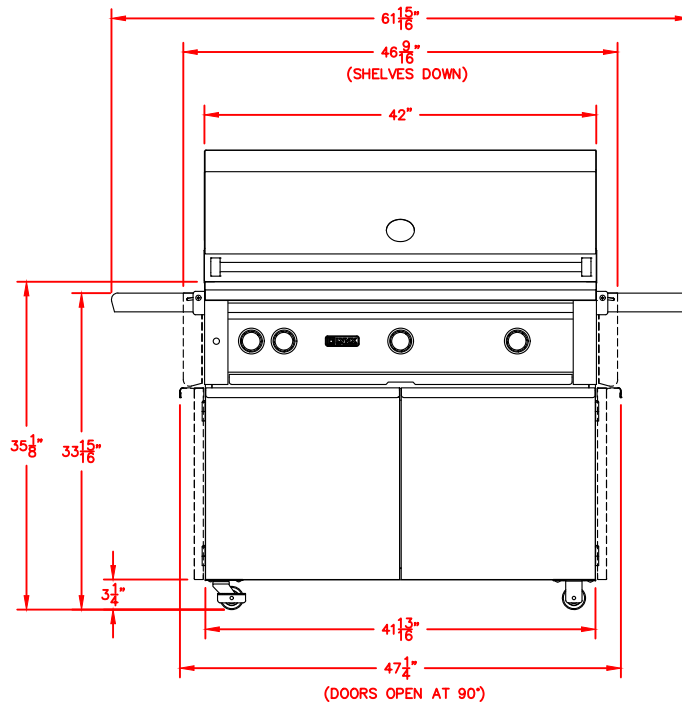

SEDONA BY LYNX  
S42CART WITH GRILL  
W/ DIMENSIONS

TOP VIEW

FRONT VIEW

RIGHT SIDE VIEW