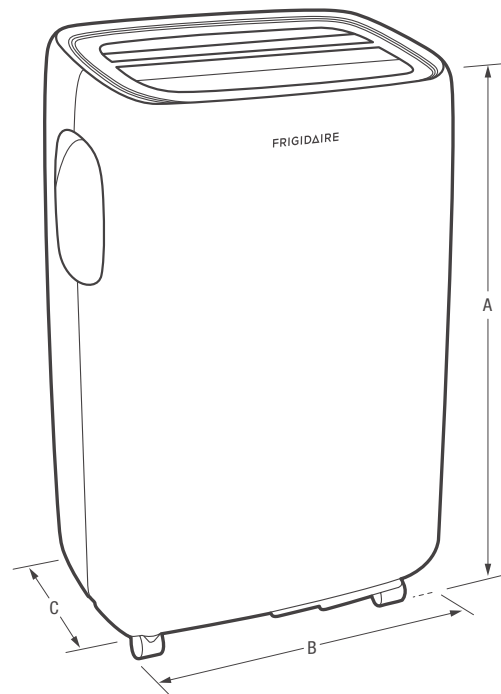

Performance	
BTU (Cool)	8,000
Dehumidification (Pints/Hour)	2.2
Cool Area (Up To Sq. Ft.)	350
Energy Efficiency Ratio	8.9
Electrical	
Volts	115
Amps (Cool)	8.5
Watts (Cool)	895
Length of Power Cord (Min./Max.)	6'/6.5'
Plug Type (NEMA)	LC1I (5-15P)
Features	
Electronic Controls	Ready-Select® Controls
Fan Speeds (Cool/Fan)	3/3
Low Voltage Start-Up	Yes
Auto Cool Function	Yes
Energy Save	Yes
Sleep Mode	Yes
Filter Check	Yes
24-Hour On/Off Timer	Yes
Clean Air Ionizer	
Remote Control	Full-Function
Air CFM (High/Med/Low)	185/170/155
Air Direction Control	Swing
Fresh Air/Exhaust Vent/Closed	No/Yes/No
Filter Type	Antibacterial Mesh
Filter Access	Rear
Warranty¹	Yes
Certifications	
Performance	ASHRAE
Specifications	
Refrigerant	R410a
Shipping Weight (Approx.)	69 Lbs.

¹Warranty 5 year sealed system/1 year full parts and labor.

NOTE: For planning purposes only. Always consult local and national electric and plumbing codes. Refer to Product Installation Guide for detailed installation instructions on the web at frigidaire.com.

Product Dimensions	
A - Height	27-3/8"
B - Width	17-5/16"
C - Depth	12-13/16"

Accessories information available on the web at frigidaire.com