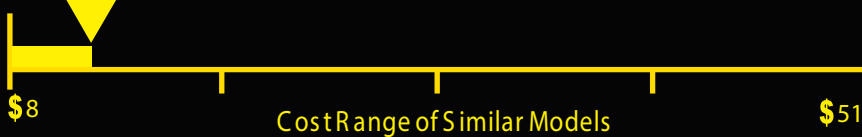

Compare ONLY to other labels with yellow numbers.
Labels with yellow numbers are based on the same test procedures.

Estimated Yearly Energy Cost (when used with an electric water heater)

\$12

103 kWh

Estimated Yearly Electricity Use