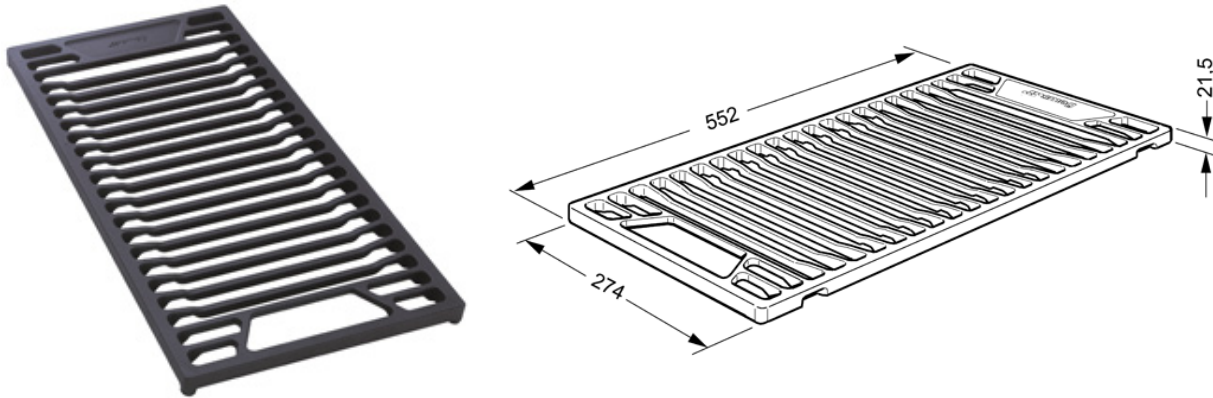

Cast iron open griddle for barbecue
EAN13: 8017709061029

- The GO120 is intended to replace the plate on A3XU6 ranges with the electric griddle, to convert it to a barbecue.