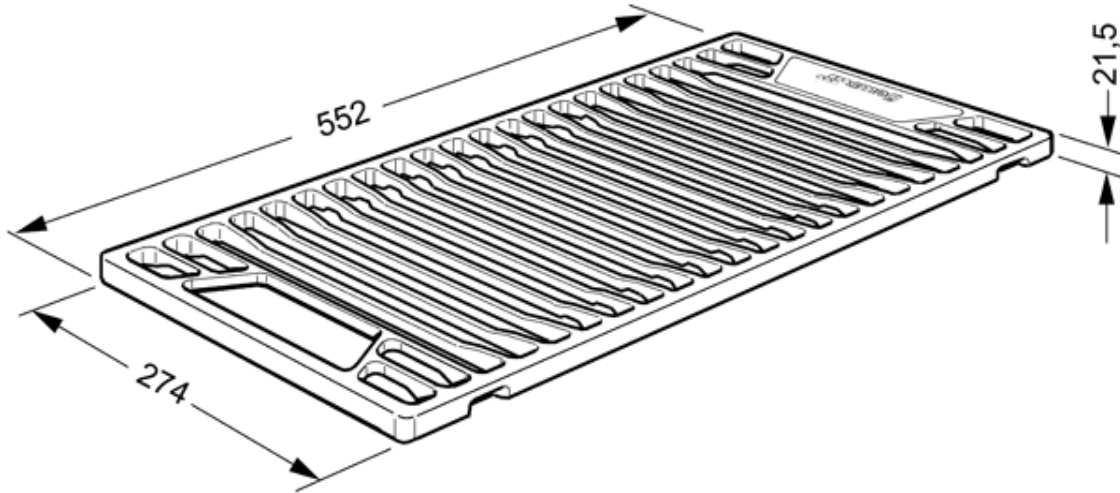

GO120

for ranges
cast iron griddle

SMEG U.S.A. INC.
A&D BUILDING
150 EAST 58th STREET, 7th FLOOR
NEW YORK, NY, 10155
Tel. +1 212 265 5378
Fax +1 212 265 5945