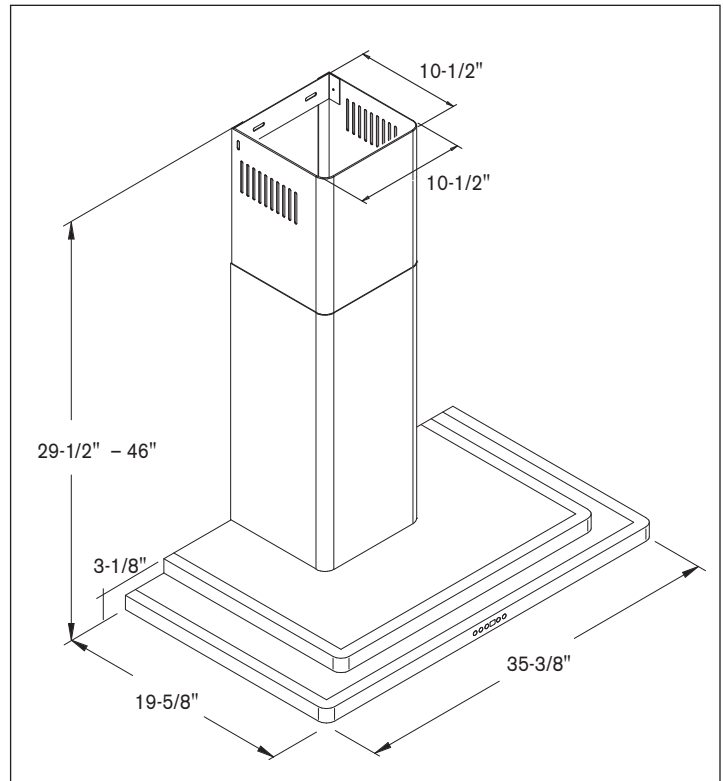

DUCT OPTIONS

- vertical ducting 6 inch
- rear ducting no
- telescopic option •
- ductless option •

ACCESSORIES

- carbon filters (2) Z0F-C022
- replacement metallic filters (2) Z0F-M032
- replacement lights (2) E27 50W
- duct extension to 14' ceiling ZIC-00FI