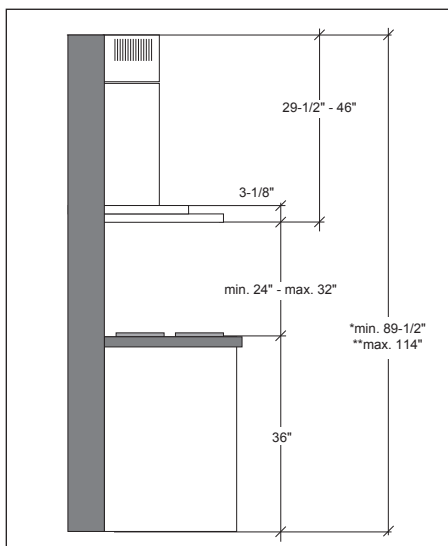

Please call 1.888.880.VENT or check our website at www.zephyronline.com for the potential specifications updates before making cut-outs or ordering custom work/modifications.

* Minimum ceiling clearance 89-1/2" at 24" hood mounting height.
** Maximum ceiling clearance 114" at 32" hood mounting height.