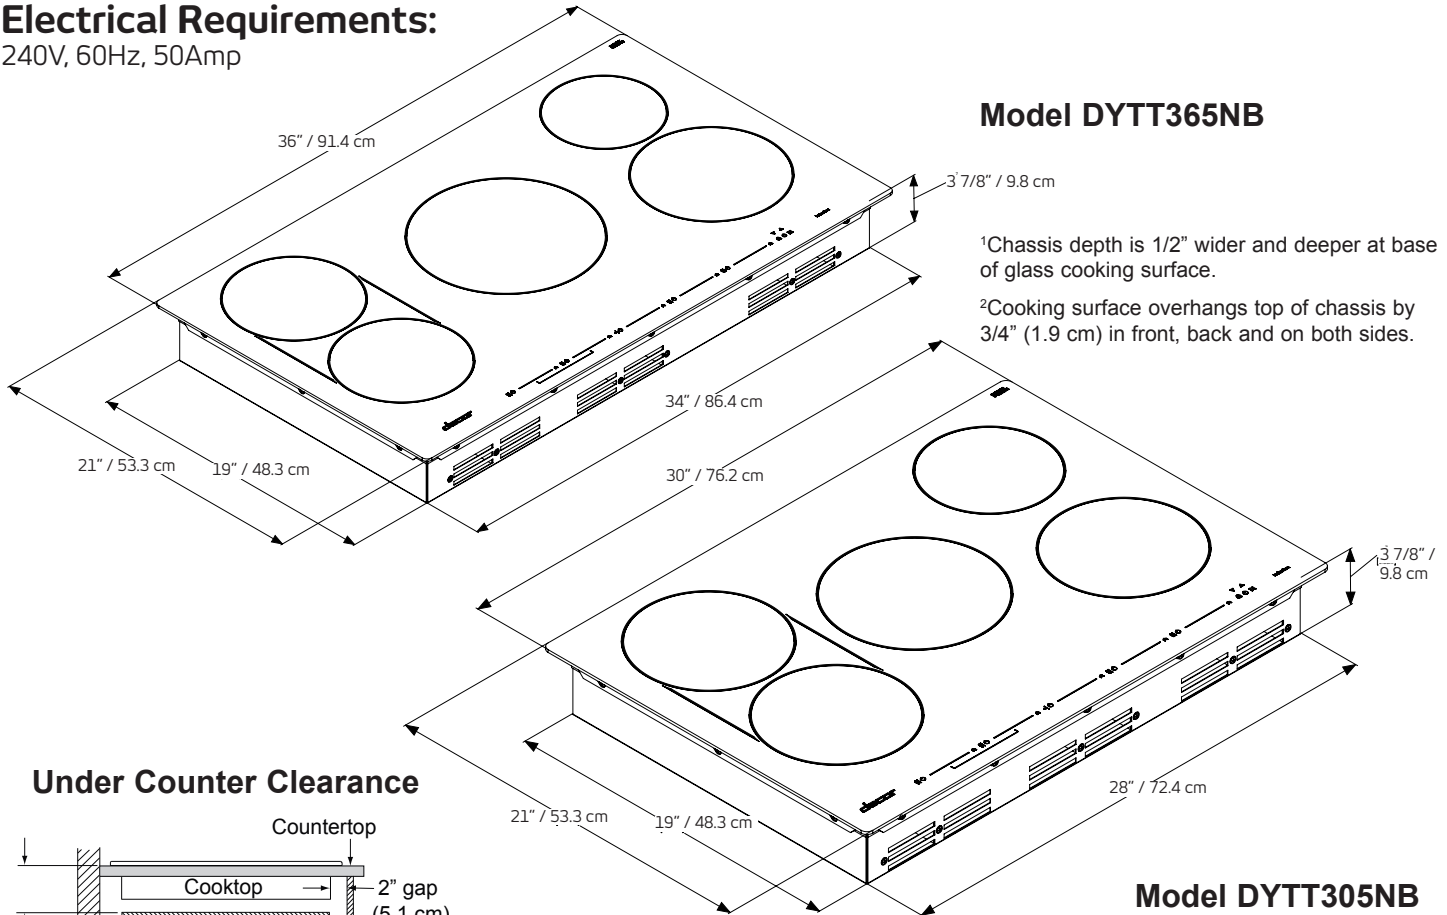

SPECIAL INTEREST ~

- **Downdraft Compatible**
- **30" Cooktop** has 5 cooking zones.

Product Specifications

- **DYTT365NB**
 - Width - 36"
 - Depth - 21"
 - Height - 3 7/8"
- **DYTT305NB**
 - Width - 30"
 - Depth - 21"
 - Height - 3 7/8"

Pictures

DYTT365NB with ERV3615

DYTT365NB

DYTT305NB

Product Dimensions

All tolerances ±1/16" (±1.6 mm) unless otherwise noted.

The Life of the Kitchen

Electrical Requirements:

240V, 60Hz, 50Amp

Model DYT365NB

¹Chassis depth is 1/2" wider and deeper at base of glass cooking surface.

²Cooking surface overhangs top of chassis by 3/4" (1.9 cm) in front, back and on both sides.

Model DYT305NB

365 DYT365 Cooktop Zones

305 DYT305 Cooktop Zones