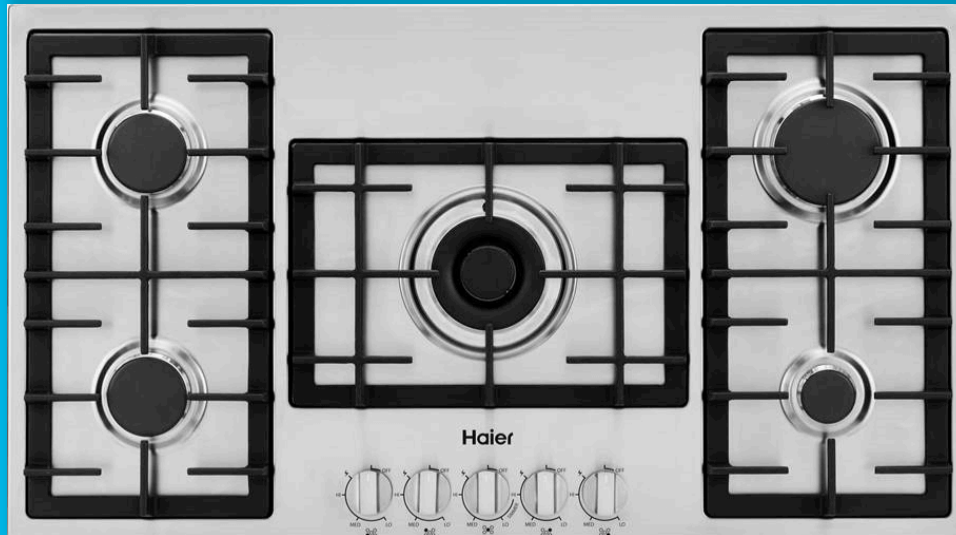

## 36" Gas Cooktop

HCC6430AGS

### Features\*

- Stainless Steel Finish
- Dual Burner
- Heavy Duty Cast Iron Grates
- Heavy Duty Metal Knobs
- Electric Flame Ignition and Re-Ignition
- Flame-Out Sensing
- Conversion Kit Included
- Five Sealed Burners