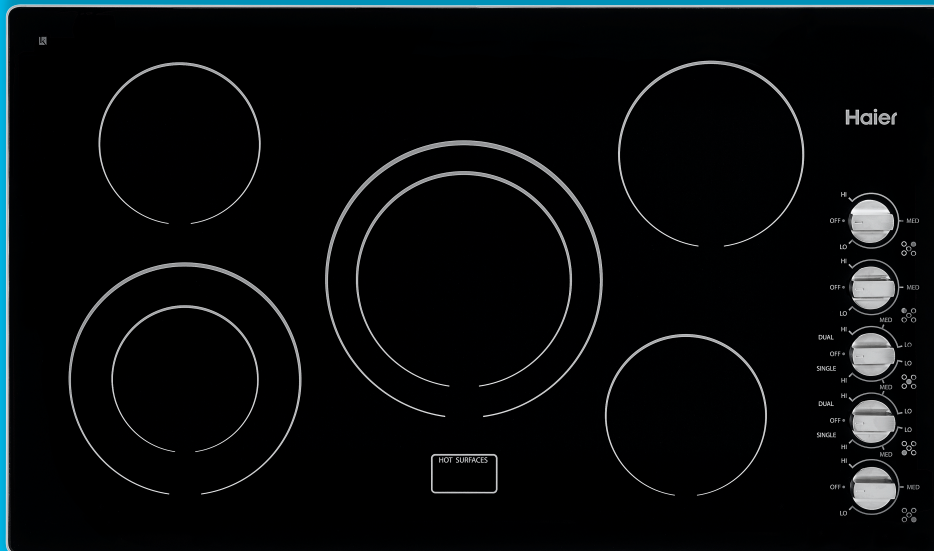

36" Electric Radiant Cooktop

HCC6320AES

Specifications

UPC: 688057374000

Unit Weight : 35 lbs.

Unit Dimensions (WxDxH): 36" x 21" x 2 3/16"

Carton Dimensions (WxDxH): 39 1/4" x 23 1/2" x 6 1/2"

Shipping Weight: 39 lbs.

Container Quantity: 600 (40')

Features*

- Stainless Brushed Trim
- Smooth Ceramic Glass Cooking Surface
- Heavy Duty Metal Knobs
- Dual Left Front & Center Element
- Hot Surface Indicator
- Five Elements with Different Sizes and Temperature Levels:

Front Left Dual Element

- Size 9"–5", Power 2,500W/1,100W

Rear Left Element

- Size 6", Power 1200W

Central Dual Element

- Size 11"–8", Power 2,700W/1,800W

Rear Right Element

- Size 7", Power 1,800W

Front Right Element

- Size 6", Power 1,200W

Available Finishes

Black Ceramic Glass

haier.com