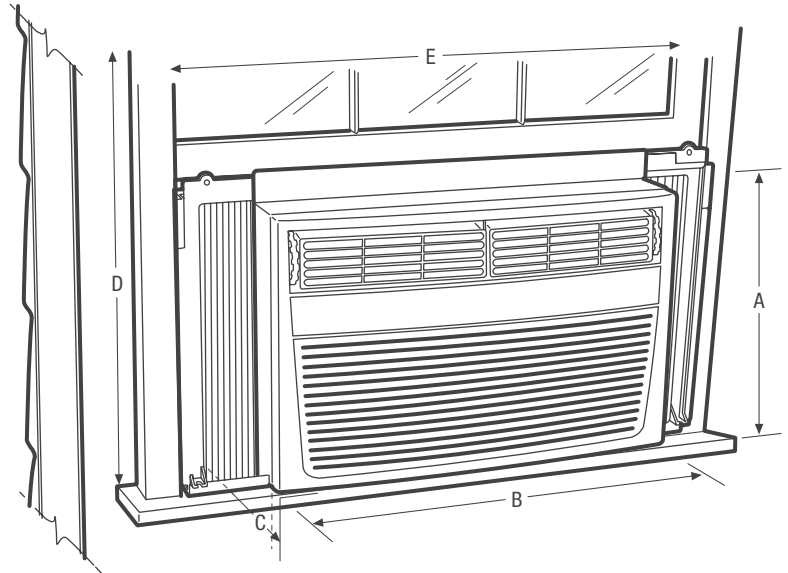

Performance	
BTU (Cool)	12,000
Dehumidification (Pints/Hour)	3.8
Cool Area (Up To Sq. Ft.)	550
Energy Efficiency Ratio	11.3
Electrical	
Volts	115
Amps (Cool)	9.5
Watts (Cool)	1,062
Length of Power Cord (Min./Max.)	6' / 6.5'
Plug Type (NEMA)	LCDI (5-15P)
Features	
Electronic Controls	Ready-Select® Controls
Fan Speeds (Cool / Fan)	3 / 3
Low Voltage Start-Up	Yes
Auto Cool Function	Yes
Energy Saver Mode	Yes
Sleep Mode	Yes
Filter Check	Yes
24-Hour On / Off Timer	Yes
Clean Air Ionizer	Yes
Remote Control	Full-Function Remote T'Stat
Air CFM (High / Med / Low)	288 / 242 / 218
Air Direction Control	8-Way
Fresh Air / Exhaust Vent / Closed	Yes / Yes / Yes
Filter Type	Antibacterial Mesh
Filter Access	Tilt-Out
Slide-Out Chassis	
Window Mounting Kit (Included)	Pleated Quick Mount
Warranty¹	Yes
Certifications	
ENERGY STAR®	
Performance	AHAM
Specifications	
Refrigerant	R410a
Shipping Weight (Approx.)	79 Lbs.

¹Warranty 5 year sealed system / 1 year full parts and labor.

NOTE: For planning purposes only. Always consult local and national electric codes. Refer to Product Installation Guide for detailed installation instructions on the web at frigidaire.com.

Product Dimensions	
A - Height	14-1/2"
B - Width	19"
C - Depth	21-1/2"

Window Dimensions	
D - Height (Min.)	15-1/2"
E - Width (Min./Max.)	23" / 36"

Accessories information available on the web at frigidaire.com

FRIGIDAIRE

USA • 10200 David Taylor Drive • Charlotte, NC 28262 • 1-800-FRIGIDAIRE • frigidaire.com
CANADA • 5855 Terry Fox Way • Mississauga, ON L5V 3E4 • 1-800-265-8352 • frigidaire.ca
FFRE1233Q1 10/15

© 2015 Electrolux Home Products, Inc.

Specifications subject to change.