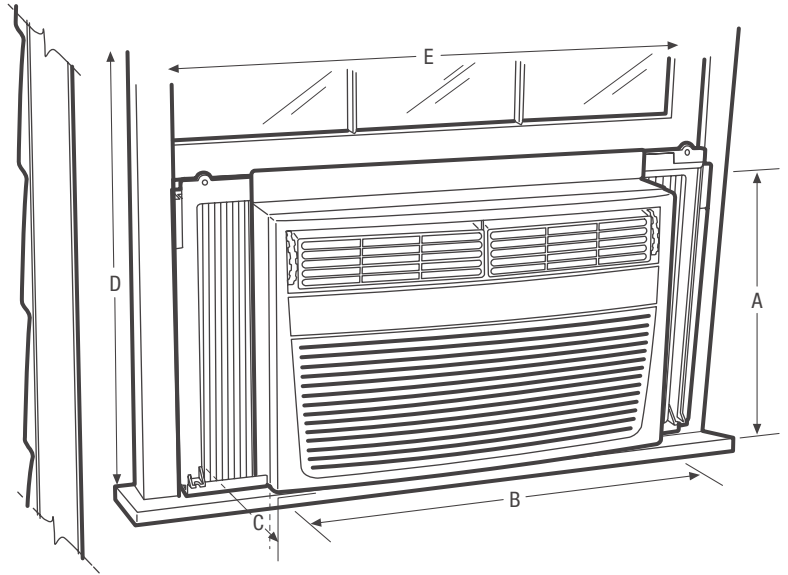

Performance	
BTU (Cool)	10,000
Dehumidification (Pints/Hour)	3.0
Cool Area (Up To Sq. Ft.)	450
Energy Efficiency Ratio	11.3
Electrical	
Volts	115
Amps (Cool)	7.7
Watts (Cool)	885
Length of Power Cord (Min./Max.)	6' / 6.5'
Plug Type (NEMA)	LCDI (5-15P)
Features	
Electronic Controls	Ready-Select® Controls
Fan Speeds (Cool / Fan)	3 / 3
Low Voltage Start-Up	Yes
Auto Cool Function	Yes
Energy Saver Mode	Yes
Sleep Mode	Yes
Filter Check	Yes
24-Hour On / Off Timer	Yes
Clean Air Ionizer	Yes
Remote Control	Full-Function Remote T'Stat
Air CFM (High / Med / Low)	285 / 243 / 221
Air Direction Control	8-Way
Fresh Air / Exhaust Vent / Closed	Yes / Yes / Yes
Filter Type	Antibacterial Mesh
Filter Access	Tilt-Out
Slide-Out Chassis	
Window Mounting Kit (Included)	Pleated Quick Mount
Warranty¹	Yes
Certifications	
ENERGY STAR®	
Performance	AHAM
Specifications	
Refrigerant	R410a
Shipping Weight (Approx.)	69 Lbs.

¹Warranty 5 year sealed system / 1 year full parts and labor.

NOTE: For planning purposes only. Always consult local and national electric codes. Refer to Product Installation Guide for detailed installation instructions on the web at frigidaire.com.

Product Dimensions	
A - Height	14-1/2"
B - Width	19"
C - Depth	21-1/2"

Window Dimensions	
D - Height (Min.)	15-1/2"
E - Width (Min./Max.)	23" / 36"

Accessories information available on the web at frigidaire.com

FRIGIDAIRE

USA • 10200 David Taylor Drive • Charlotte, NC 28262 • 1-800-FRIGIDAIRE • frigidaire.com
CANADA • 5855 Terry Fox Way • Mississauga, ON L5V 3E4 • 1-800-265-8352 • frigidaire.ca
FFRE1033Q1 10/15