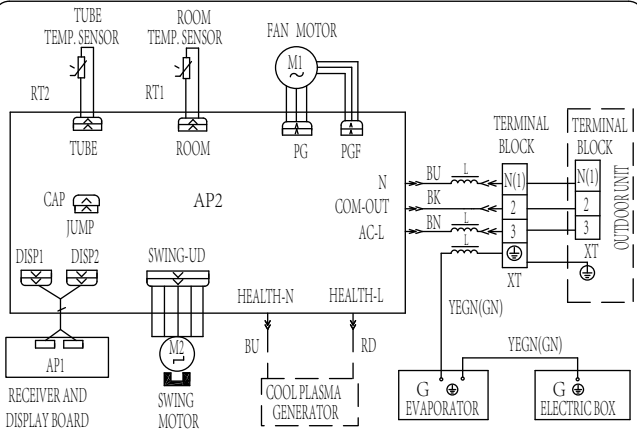

BN: BROWN WH: WHITE
 BU: BLUE YE: YELLOW
 BK: BLACK RD: RED
 YEGN: YELLOW GREEN
 OG: ORANGE

The Electrical Heater (Chassis) is optional.

NOTE: Motor ground only applies to the iron shell motor.

63633607
 OUTDOOR UNIT

NOTE: The parts with broken line is applicable to the models with COOL PLASMA GENERATOR

INDOOR UNIT
6361266201