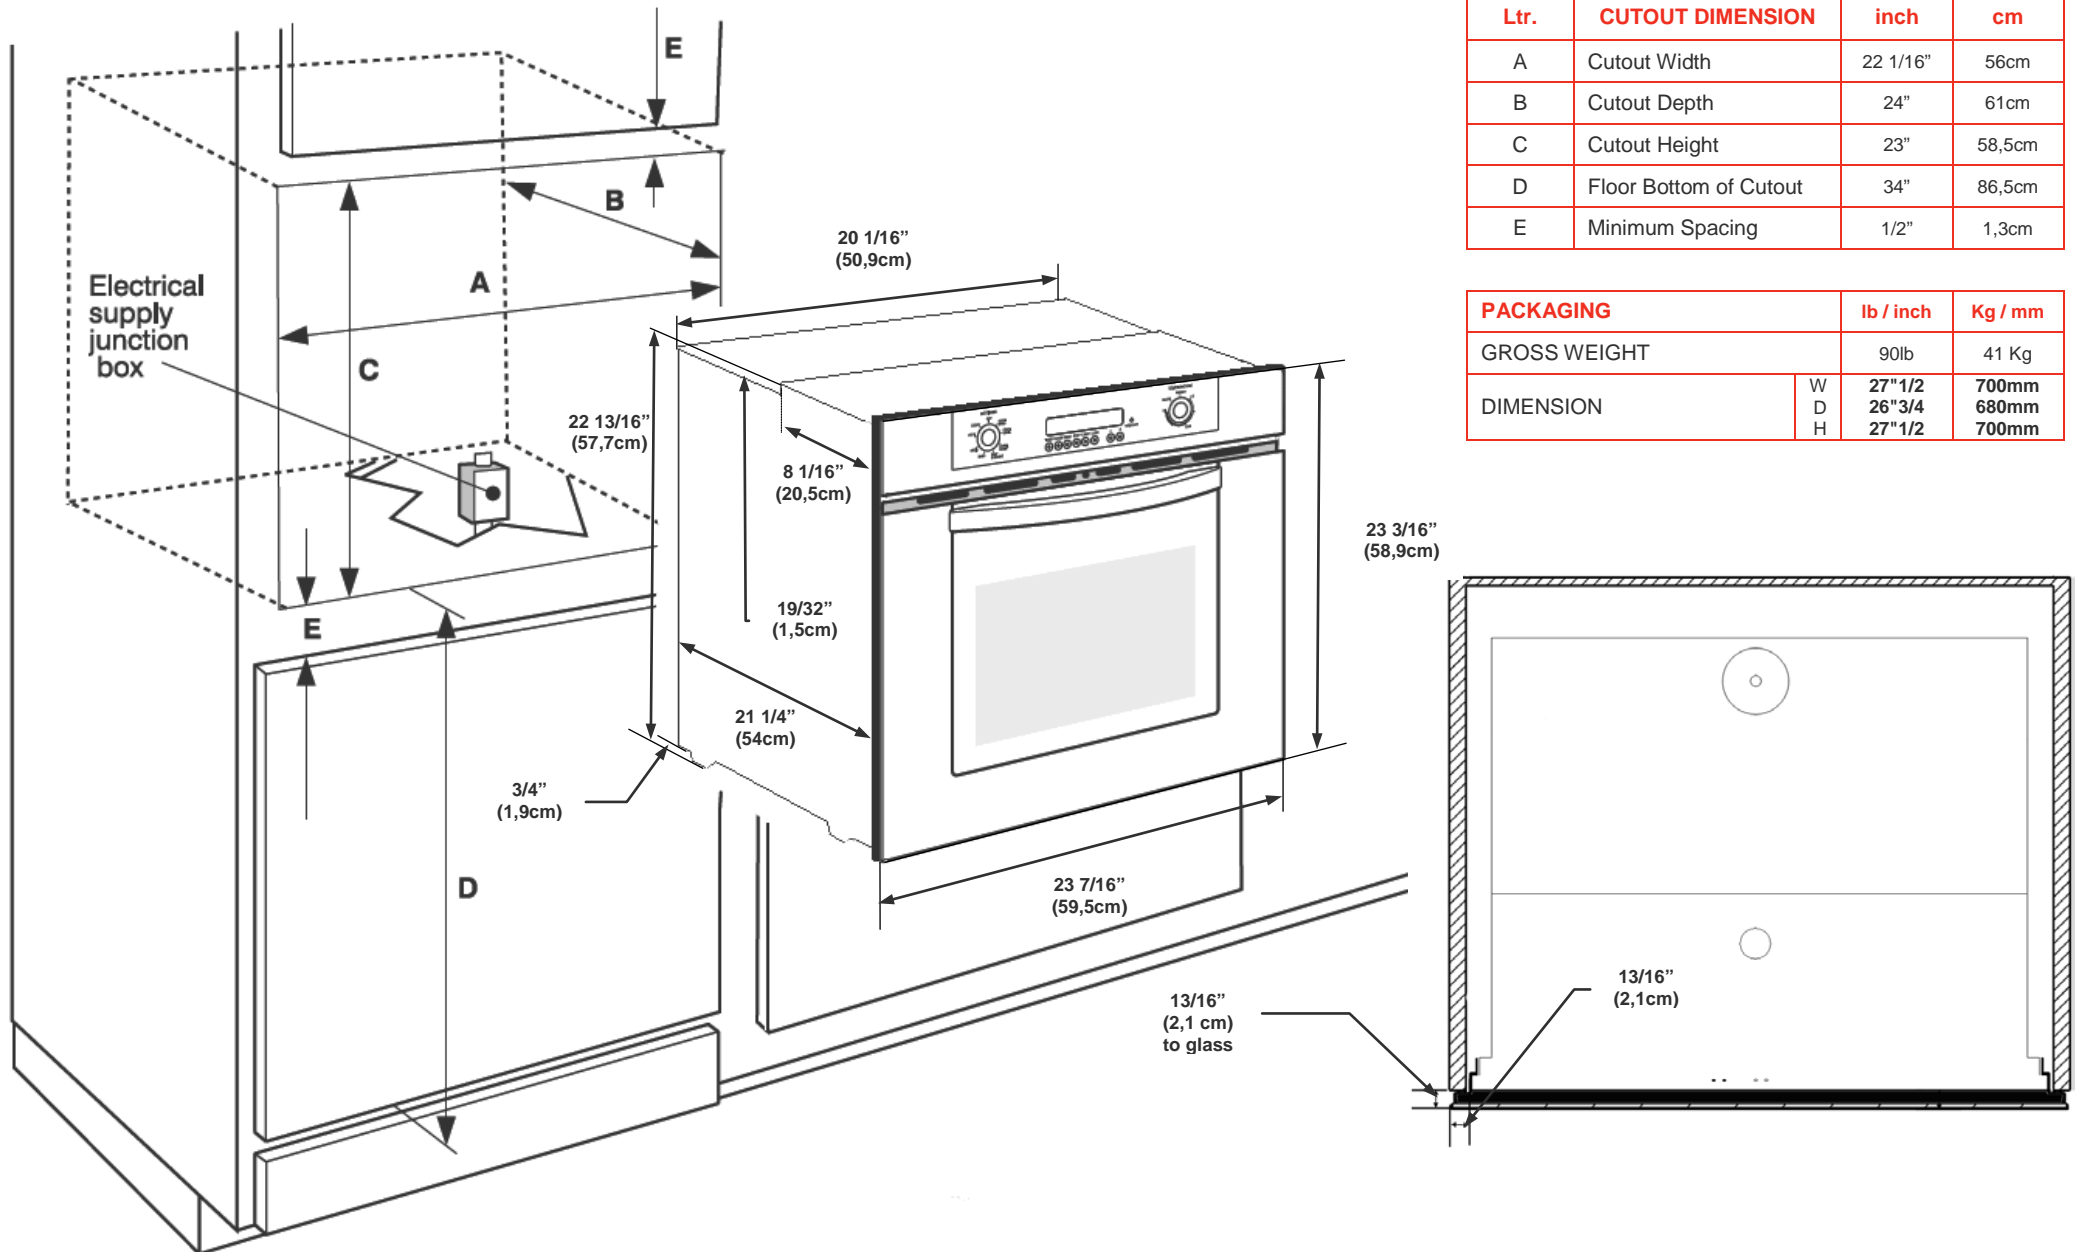

FULGOR

MILANO

24" Wall Ovens 100 SERIES

Weight & Dimensions

Ltr.	CUTOUT DIMENSION	inch	cm
A	Cutout Width	22 1/16"	56cm
B	Cutout Depth	24"	61cm
C	Cutout Height	23"	58,5cm
D	Floor Bottom of Cutout	34"	86,5cm
E	Minimum Spacing	1/2"	1,3cm

PACKAGING		lb / inch	Kg / mm
GROSS WEIGHT		90lb	41 Kg
DIMENSION	W	27" 1/2	700mm
	D	26" 3/4	680mm
	H	27" 1/2	700mm