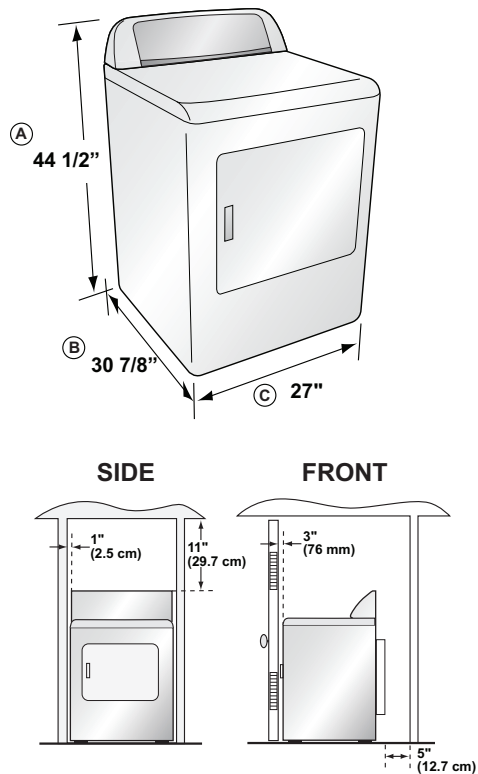

Letter	Overall Dimensions	in.
A	Height	44 1/4"
B	Depth	30 7/8"
C	Width	27"
D	Depth (door open 90°)	41 1/2"

Clearances	
Front	3"
Sides	1"
Rear	5"

Overall Packaging Details

Packaging	lb./in.
Gross Weight	147 lbs. (Elec.) 147 lbs. (Gas)
Dimensions	W 29 1/8" D 30 5/16" H 45 1/2"

Power Requirements

Electrical Rating (Gas)	120V, 60Hz
Electrical Rating (Electric)	208/240V, 60Hz

Product Technical Illustration

General Appliance Information

Please read all installation details and instructions before use.

Contact Us

For questions regarding this product please refer to our website at haieramerica.com or call our customer service center at 877-337-3639.