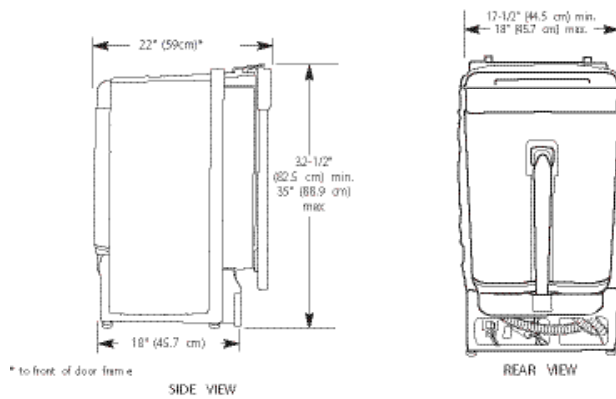

Letter	Cutout Dimension	in.
A	Height	34"
B	Depth	24"
C	Width	17 5/8"

Overall Packaging Details

Packaging	lb./in.	
Gross Weight	63.93 lbs.	
Dimensions	W	19 1/2"
	D	24"
	H	34 1/4"

Power Requirements

Electrical Rating	120V, 60Hz
Energy Use	265kWh

Product Technical Illustration

General Appliance Information

Please read all installation details and instructions before use.

Contact Us

For questions regarding this product please refer to our website at haier.com or call our customer service center at 877-337-3639.