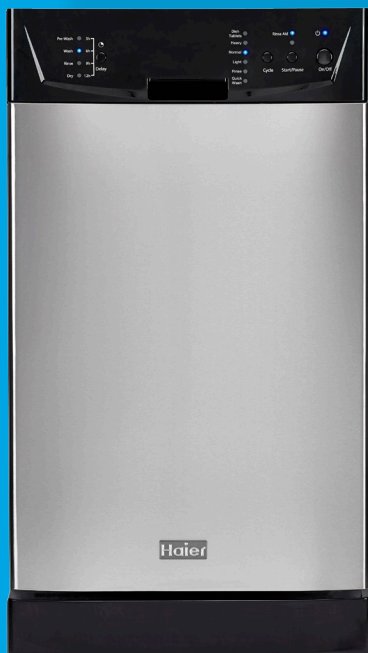

18" Built-In Dishwasher

HDBC100AFS

Available Q3 2015

Unit Specifications

Width	17 1/2"
Depth	22 1/8"
Height	32 1/4"
Weight	53 lbs.
UPC	688057397344

More Easy-To-Use Features

- Six wash cycles with four wash levels and two wash arms
- Rinse aid indicator performance and reduce water spotting
- 3, 6, 9, and 12-Hour Delay start for programmed usage during off-peak utility rate hours

Deliver durability that resists rust

Two Cup Shelves with Stem Guard

Secure crystal stemware and wine glasses during the washing cycle

Lower Rack Fold-Down Tines

Provides loading flexibility for all your dish needs

Letter	Cutout Dimension	in.
A	Height	34"
B	Depth	24"
C	Width	17 5/8"

Overall Packaging Details

Packaging	lb./in.	
Gross Weight	63.93 lbs.	
Dimensions	W	19 1/2"
	D	24"
	H	34 1/4"

Power Requirements

Electrical Rating	120V, 60Hz
Energy Use	265kWh