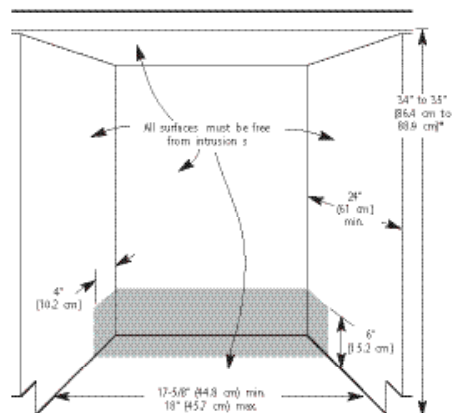

Letter	Cutout Dimension	in.
A	Height	34"
B	Depth	24"
C	Width	17 5/8"

Overall Packaging Details

Packaging	lb./in.	
Gross Weight	63.93 lbs.	
Dimensions	W	19 1/2"
	D	24"
	H	34 1/4"

Power Requirements

Electrical Rating	120V, 60Hz
Energy Use	265kWh

Product Technical Illustration

General Appliance Information

Please read all installation details and instructions before use.

Contact Us

For questions regarding this product please refer to our website at haier.com or call our customer service center at 877-337-3639.