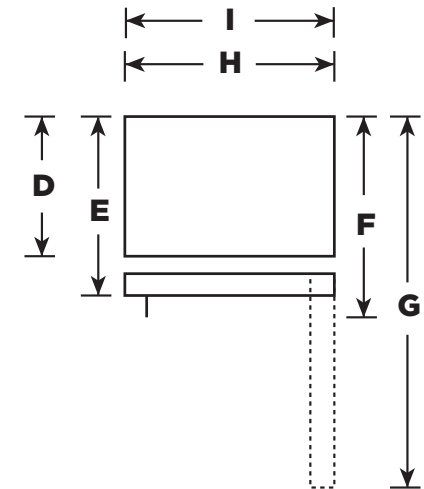

TOP VIEW

GE APPLIANCES

For answers to your Monogram, GE Profile™ Series or GE® Series appliance questions, visit our website at geappliances.com or call GE Answer Center service, 800.626.2000.

Listed by
Underwriters
Laboratories

As an ENERGY STAR® partner, GE has determined that this product meets the ENERGY STAR guidelines for energy efficiency.