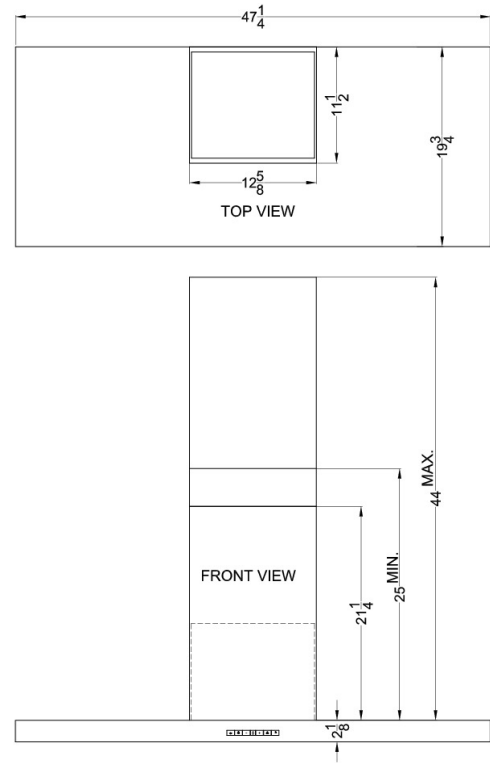

# SEH4748C

28" x 47.25" x 19.75" (H x W x D)

48" wide wall-mounted range hood made in Spain with complete stainless steel construction

## SEH4748C Specifications:

Overview	
Height	28.0"
Width	47.25"
Depth	19.75"
Cabinet	Stainless Steel
US Electrical Safety	UL
Canadian Electrical Safety	ULC
Amps	5.2
Voltage/Frequency	115 V AC/60 Hz
Weight	44.0 lbs.
Shipping Weight	70.0 lbs.
Parts & Labor Warranty	1 Year
Range Hood	
Installation	Wall-Mounted
Venting	Convertible w/ Filter Set
Controls	Push Button
Light	Yes
Number of Lights	2
Light Type	Halogen
Number of Fan Speeds	4
Maximum Air Movement	600.0
Sone Rating	12
Minimum Height	27.13"
Maximum Height	44.0"
Duct Shape	6" Round