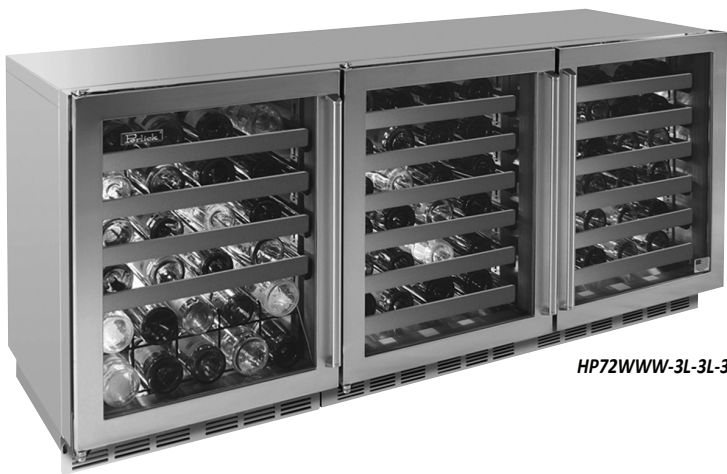

72" Signature Series Wine/Wine/Wine Specification Sheet

Model Nos.

- | | |
|------------------------------------|------------------------------------|
| <input type="checkbox"/> HP72WWW-B | <input type="checkbox"/> HP72WWO-B |
| <input type="checkbox"/> HP72WWW-S | <input type="checkbox"/> HP72WWO-S |
| <input type="checkbox"/> HP72WOW-B | <input type="checkbox"/> HP72W00-B |
| <input type="checkbox"/> HP72WOW-S | <input type="checkbox"/> HP72W00-S |

HP72WWW-3L-3L-3R

Features:

- Multi-zone, Multi-door undercounter refrigeration unit: Available in one, two or three temperature zones
- Designed with fully-integrated depth to allow flush fit with surrounding cabinetry (with 3/4" wood overlay)
- Zero-clearance hinging allows for abutment with surrounding cabinetry
- Perlick's exclusive Variable Speed Compressor
- Industry exclusive full-extension shelving
- Industry exclusive stainless steel interior
- Two (2) year full warranty on complete unit- Additional four year limited warranty on the sealed refrigeration system
- Industry exclusive convertible door design allows all doors to be converted to wood overlay from stainless steel
- Low E, UV coated glass provides industry leading insulation and protection
- Door locks available
- Interior digital display
- 19 cubic feet of capacity

72" wine/wine/ wine features:

- Capacity to hold up to 138 bottles of wine
- Wine Reserve temperature 40 to 65 degrees F
- Cabinet construction eliminates vibration transfer to reserve

Luxury YOU DESIRE.
INNOVATION YOU CAN'T LIVE WITHOUT.