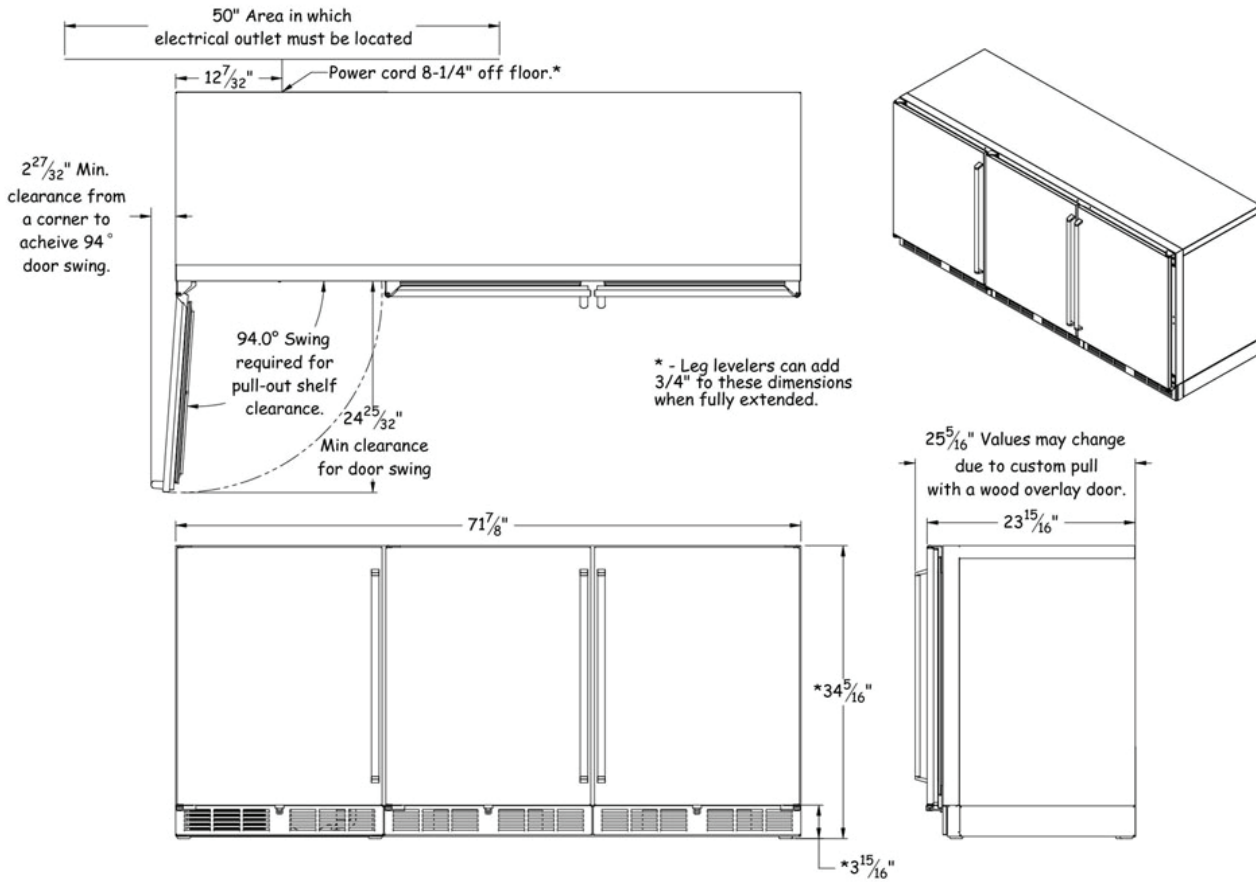

Indoor Models	Wine/Wine/Wine
HP72WWW-B	72" wine/wine/wine- built-in
HP72WWW-S	72" wine/wine/wine- freestanding
HP72WOW-B	72" wine=wine/wine- built-in
HP72WOW-S	72" wine= wine/wine-freestanding
HP72WWO-B	72" wine/wine=wine-built-in
HP72WWO-S	72" wine/wine= wine- freestanding
HP72WOO-B	72" wine=wine=wine- built-in
HP72WOO-S	72" wine= wine=wine- freestanding

Job _____
Area _____
Item No. _____
Model No. _____

Overall Width: 71-7/8", 182.563 cm
Overall Height: 34-5/16", 87.154 cm
Overall Depth: 23-15/16", 60.801 cm
Capacity: 5.3 cubic ft.
Minimum Height Required: 34-3/8"
Door Swing Clearance: 24-25/32"
Electrical: 115V, 60 Hz., 1 phase AC, 2.3 amps
Plumbing: none required
Shipping Weight: 540 lbs.

Wine Reserve Door Options
1-solid stainless door (Left or Right hinge)
2- solid wood overlay door (Left or Right hinge)
3- stainless glass door (Left or Right hinge)
4- wood overlay glass door (Left or Right hinge)

15/2/2009 10:01 AM

8300 W. Good Hope Rd. Milwaukee, WI 53223
1-800-558-5592 Fax: (414) 353-7069 bringperlickhome.com
Perlick is committed to continuous improvement. Therefore, we reserve the right to change specifications without warning