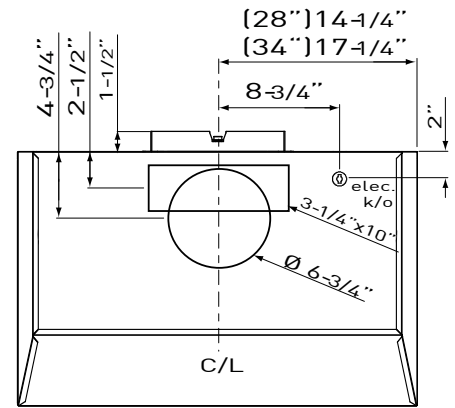

# MONSOON MINI | ONE-PIECE LINER

<b>SIZE</b>	
AK9128AS (30")	28-3/8" x 18-1/16"
AK9134AS (36")	34-3/8" x 18-1/16"
<b>PERFORMANCE</b>	
INTERNAL, MIN.-MAX. BLOWER CFM	150 - 300
INTERNAL, MIN.-MAX. SONES	1.5 - 4
<b>COLOR</b>	
STAINLESS STEEL	SS
<b>FEATURES</b>	
CONTROLS	Mechanical Slide
SPEED LEVELS	3
LIGHTING	Halogen, 35W x 2
DUAL LEVEL LIGHTING	Yes
FILTERS	Aluminum Mesh x 2
RECIRCULATING OPTION	Yes
<b>DUCT SPECIFICATIONS</b>	
VERTICAL - INTERNAL	7" Round, 3-1/4" x 10"
HORIZONTAL - INTERNAL	3-1/4" x 10"
<b>AC POWER</b>	
	120V, 60Hz at Max. 1.5A
<b>OPTIONAL ACCESSORIES</b>	
RECIRCULATING KIT	ZRC-9100A
<b>MOUNTING HEIGHT*</b>	
	26" - 36"
<b>WARRANTY</b>	
	3 Years Parts, 1 Year Labor

\*Mounting height refers to distance between top of cooking surface and bottom of hood.

Specifications subject to change, check [zephyronline.com](http://zephyronline.com) for up to date information.

3/4 Angle