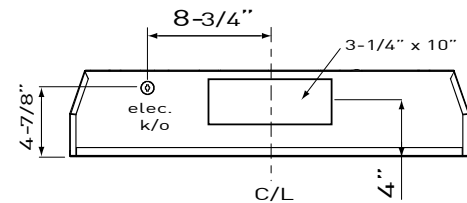

MONSOON MINI | ONE-PIECE LINER

SIZE	
AK9128AS (30")	28-3/8" x 18-1/16"
AK9134AS (36")	34-3/8" x 18-1/16"
PERFORMANCE	
INTERNAL, MIN.-MAX. BLOWER CFM	150 - 300
INTERNAL, MIN.-MAX. SONES	1.5 - 4
COLOR	
STAINLESS STEEL	SS
FEATURES	
CONTROLS	Mechanical Slide
SPEED LEVELS	3
LIGHTING	Halogen, 35W x 2
DUAL LEVEL LIGHTING	Yes
FILTERS	Aluminum Mesh x 2
RECIRCULATING OPTION	Yes
DUCT SPECIFICATIONS	
VERTICAL - INTERNAL	7" Round, 3-1/4" x 10"
HORIZONTAL - INTERNAL	3-1/4" x 10"
AC POWER	
	120V, 60Hz at Max. 1.5A
OPTIONAL ACCESSORIES	
RECIRCULATING KIT	ZRC-9100A
MOUNTING HEIGHT*	
	26" - 36"
WARRANTY	
	3 Years Parts, 1 Year Labor

*Mounting height refers to distance between top of cooking surface and bottom of hood.

Specifications subject to change, check zephyronline.com for up to date information.

Back