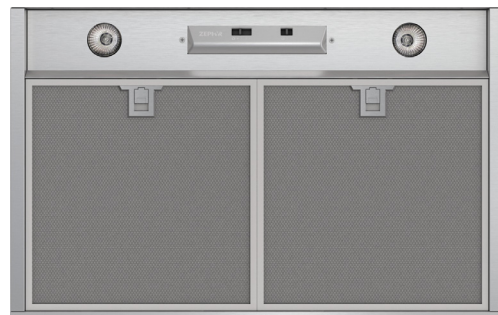

# MONSOON MINI one-piece liner

Good things come in small packages, and in this case it's the Monsoon Mini one-piece liner. Including dual-level halogen lights and 3-speed mechanical slide controls. Also equipped with a 300-CFM blower and the ability to duct either vertically or horizontally.

MODEL	SIZE	INTERNAL BLOWER	
		<i>Min.-Max. CFM</i>	<i>Min.-Max. Sones</i>
AK9128AS	28-3/8"	150 - 300	1.5 - 4
AK9134AS	34-3/8"	150 - 300	1.5 - 4

# MONSOON MINI | ONE-PIECE LINER

<b>SIZE</b>	
AK9128AS (30")	28-3/8" x 18-1/16"
AK9134AS (36")	34-3/8" x 18-1/16"
<b>PERFORMANCE</b>	
INTERNAL, MIN.-MAX. BLOWER CFM	150 - 300
INTERNAL, MIN.-MAX. SONES	1.5 - 4
<b>COLOR</b>	
STAINLESS STEEL	SS
<b>FEATURES</b>	
CONTROLS	Mechanical Slide
SPEED LEVELS	3
LIGHTING	Halogen, 35W x 2
DUAL LEVEL LIGHTING	Yes
FILTERS	Aluminum Mesh x 2
RECIRCULATING OPTION	Yes
<b>DUCT SPECIFICATIONS</b>	
VERTICAL - INTERNAL	7" Round, 3-1/4" x 10"
HORIZONTAL - INTERNAL	3-1/4" x 10"
<b>AC POWER</b>	
	120V, 60Hz at Max. 1.5A
<b>OPTIONAL ACCESSORIES</b>	
RECIRCULATING KIT	ZRC-9100A
<b>MOUNTING HEIGHT*</b>	
	26" - 36"
<b>WARRANTY</b>	
	3 Years Parts, 1 Year Labor