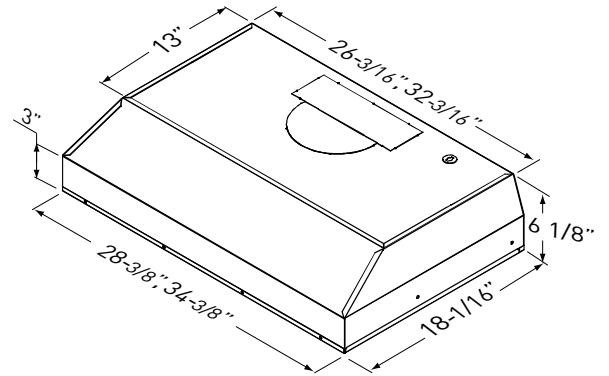

# MONSOON MINI one-piece liner

Good things come in small packages, and in this case it's the Monsoon Mini one-piece liner. Including dual-level halogen lights and 3-speed mechanical slide controls. Also equipped with a 300-CFM blower and the ability to duct either vertically or horizontally.

MODEL	SIZE	INTERNAL BLOWER	
		<i>Min.-Max. CFM</i>	<i>Min.-Max. Sones</i>
AK9128AS	28-3/8"	150 - 300	1.5 - 4
AK9134AS	34-3/8"	150 - 300	1.5 - 4

# MONSOON MINI | ONE-PIECE LINER

<b>SIZE</b>	
AK9128AS (30")	28-3/8" x 18-1/16"
AK9134AS (36")	34-3/8" x 18-1/16"
<b>PERFORMANCE</b>	
INTERNAL, MIN.-MAX. BLOWER CFM	150 - 300
INTERNAL, MIN.-MAX. SONES	1.5 - 4
<b>COLOR</b>	
STAINLESS STEEL	SS
<b>FEATURES</b>	
CONTROLS	Mechanical Slide
SPEED LEVELS	3
LIGHTING	Halogen, 35W x 2
DUAL LEVEL LIGHTING	Yes
FILTERS	Aluminum Mesh x 2
RECIRCULATING OPTION	Yes
<b>DUCT SPECIFICATIONS</b>	
VERTICAL - INTERNAL	7" Round, 3-1/4" x 10"
HORIZONTAL - INTERNAL	3-1/4" x 10"
<b>AC POWER</b>	
	120V, 60Hz at Max. 1.5A
<b>OPTIONAL ACCESSORIES</b>	
RECIRCULATING KIT	ZRC-9100A
<b>MOUNTING HEIGHT*</b>	
	26" - 36"
<b>WARRANTY</b>	
	3 Years Parts, 1 Year Labor

\*Mounting height refers to distance between top of cooking surface and bottom of hood.

Specifications subject to change, check [zephyronline.com](http://zephyronline.com) for up to date information.

3/4 Angle