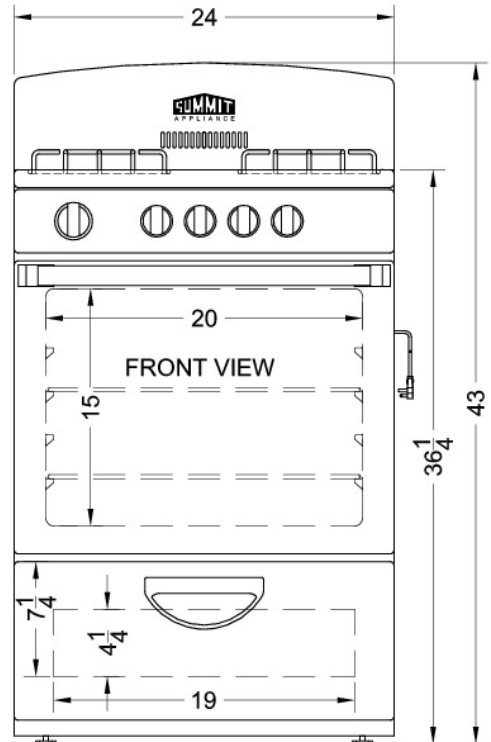

RG244W

43" x 24" x 24" (H x W x D)

24" wide gas range in white with electronic ignition and high backguard

Highlights:

Slim 24" width is ideal for any space-challenged kitchen

Classic white-on-white finish includes color-matched knobs and handle

SUMMIT APPLIANCE DIVISION FELIX STORCH, INC.

770 Garrison Avenue, Bronx, NY 10474 USA TEL 718-893-3900 FAX 844-478-8799

info@summitappliance.com

www.summitappliance.com

RG244W Specifications:

Overview	
Height	43.0"
Width	24.0"
Depth	24.0"
Depth with Handle	26.13"
Depth with door at 90°	40.25"
Door	White
Cabinet	White
US Electrical Safety	CSA
Amps	5.0
Voltage/Frequency	115 V AC/60 Hz
Shipping Weight	155.0 lbs.
Parts & Labor Warranty	1 Year
Gas Range	
LP Convertible	Yes
Oven Capacity	3.0cu.ft
Cooktop Surface	Metal
Burner Type	Open
Number of Burners	4
Burner #1 BTU	9100.0
Burner Controls	Dial
Oven Controls	Dial
Backguard	Yes
Cleaning Type	Manual
Oven Rack Qty	2
Oven Interior Height	15.0"
Oven Interior Width	20.0"
Oven Interior Depth	17.5"
Broiler Location	Below Oven