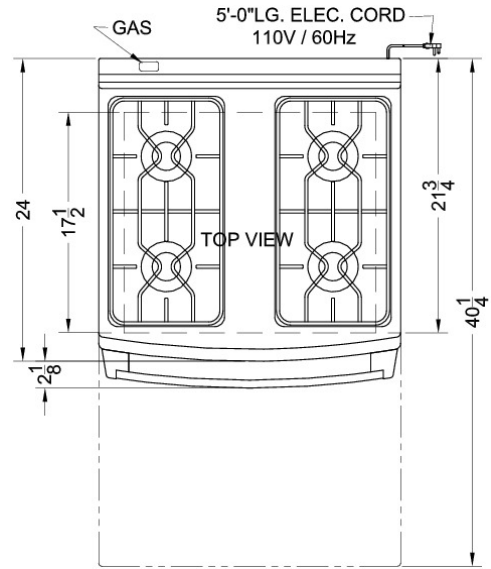

SUMMIT APPLIANCE DIVISION FELIX STORCH, INC.

770 Garrison Avenue, Bronx, NY 10474 USA TEL 718-893-3900 FAX 844-478-8799

info@summitappliance.com

www.summitappliance.com

RG244W Specifications:

Overview	
Height	43.0"
Width	24.0"
Depth	24.0"
Depth with Handle	26.13"
Depth with door at 90°	40.25"
Door	White
Cabinet	White
US Electrical Safety	CSA
Amps	5.0
Voltage/Frequency	115 V AC/60 Hz
Shipping Weight	155.0 lbs.
Parts & Labor Warranty	1 Year
Gas Range	
LP Convertible	Yes
Oven Capacity	3.0cu.ft
Cooktop Surface	Metal
Burner Type	Open
Number of Burners	4
Burner #1 BTU	9100.0
Burner Controls	Dial
Oven Controls	Dial
Backguard	Yes
Cleaning Type	Manual
Oven Rack Qty	2
Oven Interior Height	15.0"
Oven Interior Width	20.0"
Oven Interior Depth	17.5"
Broiler Location	Below Oven