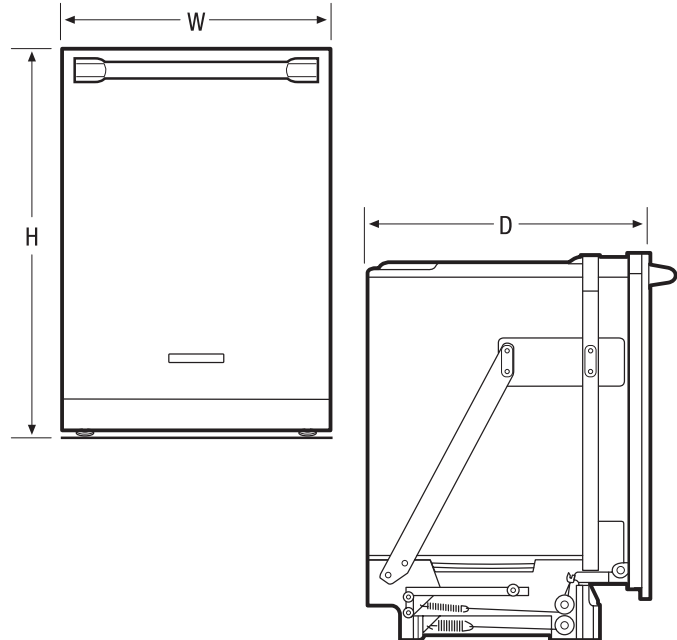

FEATURES

Stainless Steel Interior	Yes
Luxury-Hold™ Door	Yes
Custom-Set™ Options	Yes
Theatre LED Lighting	Yes
Integrated IQ-Touch™ Controls	Yes
LED Indicator Lights	Yes
Tall-Tub Design	Yes
ProClean™ Wash System	Yes
SatelliteSpray™ Arm	Yes
Luxury-Clean™ Technology	Yes
Luxury-Quiet™ Sound Package/(Approx. dBA)	Yes/43.0
Wash Levels	5
Aqua-Lux™ Wash System	Yes
Leak-Detection System	Yes
Adjustable Rinse Aid Dispenser with Indicator	Yes
ENERGY STAR®	Yes

CYCLES

Auto Wash	Yes
Delicate	Yes
Eco Wash	Yes
Favorite	Yes
Heavy	Yes
Normal	Yes
Perfect Stemware™	Yes
30-Min. Fast Wash	Yes
Rinse Only	Yes
Upper Rack	Yes

OPTIONS

Air Dry	Yes
NSF® Certified Sanitize Option	Yes
Delay Start	30 Min. – 24 Hrs.

RACK SYSTEM

Sure-2-Fit® Rack System	Yes
Upper Rack –	
Adjustable Height	Yes
Cup Clips	4
Cup Shelf/Stemware Holder	2/Yes
Fold-Down Tines	4 Rows
Rack Handle	Yes
Versa-Tray™	Yes
Lower Rack –	
Fold-Down Tines	6 Rows
Knife Holder	Yes
Utility Tray/Shelf	Yes
Stemware/Champagne Glass Holders	4
Silverware Basket	3-Piece Split
Special Items Cover/Mesh Small Items Bag	Full Set

SPECIFICATIONS

Power Supply Connection Location	Right Bottom Front
Water Inlet Location	Left Bottom Front
Leveling Legs	Yes
Water Usage (Gallons) – Normal Cycle	4.0 – 8.0
Water Pressure (PSI)	15 – 120
Integral Air Gap on Supply	Yes
Voltage Rating	120V / 60 Hz
Connected Load (kW Rating) @ 120 Volts†	1.44
Amps @ 120 Volts	9.0
Shipping Weight (Approx.)	115 Lbs.

PRODUCT DIMENSIONS

Height (Adjustable)	33-3/4" – 35-3/4"
Width	23-3/4"
Depth (Including Door) (with Door 90° Open)	24-1/4" 50-1/4"

Meets requirements of ASSE 1006

Electrolux Major Appliances, N.A.

USA • 10200 David Taylor Drive • Charlotte, NC 28262 • 1-877-4electrolux (1-877-435-3287) • electroluxicon.com
CANADA • 5855 Terry Fox Way • Mississauga, ON L5V 3E4 • 1-800-265-8352 • electroluxicon.ca

E24ID74QPS 01/15

© 2015 Electrolux Home Products, Inc.