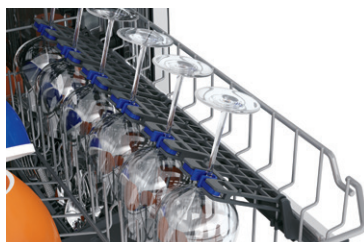

SatelliteSpray™ Arm

An innovative rotating wash zone gives you 400% more water coverage, targeting virtually every spot in your dishwasher for a truly professional-level clean.

Largest Usable Capacity

Largest usable capacity in its class, so even your dinner party dishware fits.