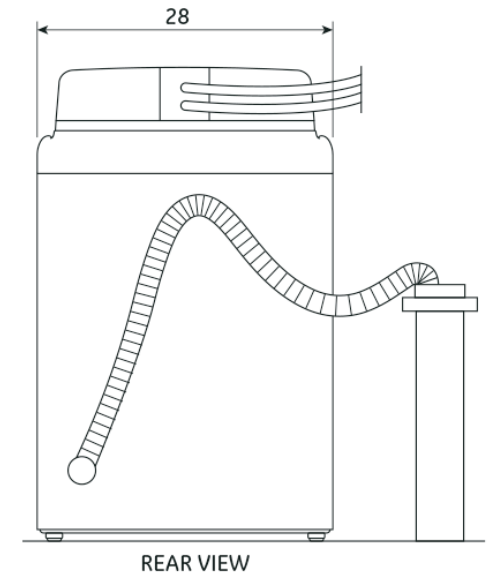

GTW860SSJ/SPJ

GE® 5.1 DOE cu. ft. capacity washer with stainless steel basket

Dimensions and Installation Information (in inches)

Circuit Requirements: An individual, properly-grounded branch circuit, with a three-prong grounding-type receptacle, protected by a 15 or 20 amp circuit breaker or a time-delay fuse, is required.

Electrical Rating: 120V, 60Hz, 10A

Note: Washer wall outlet must be located within 36" of service code entry. Wall outlet must not be located behind dryer.

Installation Information: Before installing, consult installation instructions packed with product for current dimensional data.