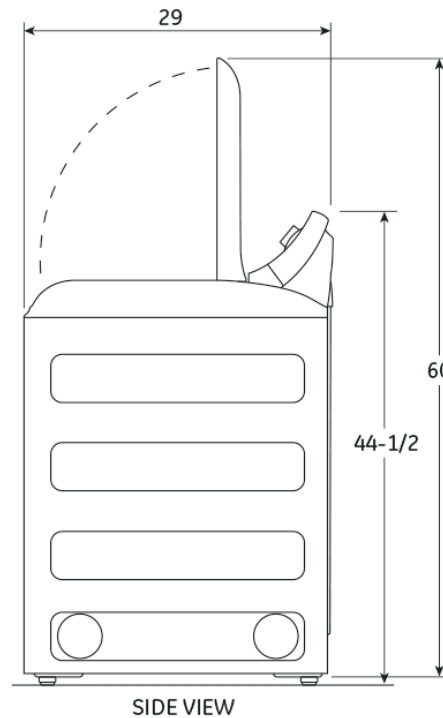

GTW860SSJ/SPJ

GE® 5.1 DOE cu. ft. capacity washer with stainless steel basket

Dimensions and Installation Information (in inches)

Circuit Requirements: An individual, properly-grounded branch circuit, with a three-prong grounding-type receptacle, protected by a 15 or 20 amp circuit breaker or a time-delay fuse, is required.

Electrical Rating: 120V, 60Hz, 10A

Note: Washer wall outlet must be located within 36" of service code entry. Wall outlet must not be located behind dryer.

Installation Information: Before installing, consult installation instructions packed with product for current dimensional data.