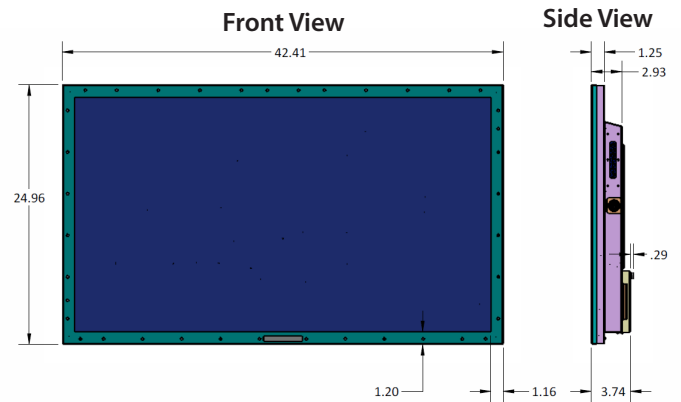

Specifications

SunBriteTV Model SB-4670HD

LCD Screen	46-inch Diagonal Color Active Matrix TFT LED LCD
Resolution	1920 x 1080, Full HD 1080p
Aspect Ratio	16:9
Contrast Ratio	4000:1
Frame Rate	60hz
Viewing Angle	178° x 178°
Response Time	6.5 milliseconds
TV formats	1080p, 1080i, 720p, 720i, 480p, 480i
Input Connectors:	
RF	Antenna/CATV (ATSC/QAM/NTSC) x1
HDMI	HDMI™ Input x2
Video Composite	S-Video x1 and Composite Video x1, L/R Audio Inputs x1
Video Component	YPbPr plus Stereo Audio x2
PC	15-pin D-sub VGA plus Stereo Audio
Control Set	RS232 Serial, Discrete IR Control, Concealed IR Window
Audio Out	Digital SPDIF audio (Fixed) Analog 1/8" headphone jack (variable)
Speakers	20-Watt Built-in Speakers
Exterior	Powder coated aluminum
Colors	Black, Silver and White
Input Power	100-240 VAC, 50-60 Hz 2.8 A Max (80 watts/.7a@120v)
Operating Temp.	-24° to 122° F. (-31° to 50° C.)
Non-op. Temp.	-24° to 140° F. (-31° to 60° C.)
Accessories Included	Weatherproof remote control, outdoor dust cover
TV Dimensions	42.41in W x 25in H x 3.74in D
Weight	47.0 lbs
Residential Warranty	Two-year, parts and labor
Commercial Warranty	Two-year, parts and labor
Mount Pattern	400mm x 200mm

All measurements are in inches, except those in [] are [metric]

07.11.14

Specifications are subject to change.