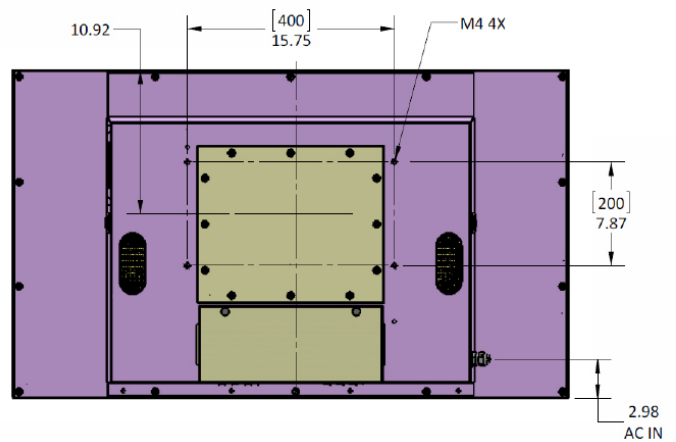

Specifications

SunBriteTV Model SB-4670HD

LCD Screen	46-inch Diagonal Color Active Matrix TFT LED LCD
Resolution	1920 x 1080, Full HD 1080p
Aspect Ratio	16:9
Contrast Ratio	4000:1
Frame Rate	60hz
Viewing Angle	178° x 178°
Response Time	6.5 milliseconds
TV formats	1080p, 1080i, 720p, 720i, 480p, 480i
Input Connectors:	
RF	Antenna/CATV (ATSC/QAM/NTSC) x1
HDMI	HDMI™ Input x2
Video Composite	S-Video x1 and Composite Video x1, L/R Audio Inputs x1
Video Component	YPbPr plus Stereo Audio x2
PC	15-pin D-sub VGA plus Stereo Audio
Control Set	RS232 Serial, Discrete IR Control, Concealed IR Window
Audio Out	Digital SPDIF audio (Fixed) Analog 1/8" headphone jack (variable)
Speakers	20-Watt Built-in Speakers
Exterior	Powder coated aluminum
Colors	Black, Silver and White
Input Power	100-240 VAC, 50-60 Hz 2.8 A Max (80 watts/.7a@120v)
Operating Temp.	-24° to 122° F. (-31° to 50° C.)
Non-op. Temp.	-24° to 140° F. (-31° to 60° C.)
Accessories Included	Weatherproof remote control, outdoor dust cover
TV Dimensions	42.41in W x 25in H x 3.74in D
Weight	47.0 lbs
Residential Warranty	Two-year, parts and labor
Commercial Warranty	Two-year, parts and labor
Mount Pattern	400mm x 200mm

All measurements are in inches, except those in [] are [metric]

07.11.14

Specifications are subject to change.