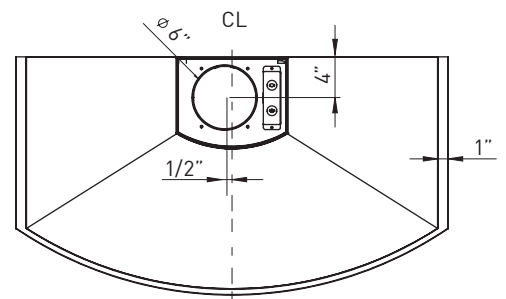

<b>SIZE</b>	
ZSA-E30CB / ZSA-E30CS / ZSA-E30CW	30"
ZSA-M90CB / ZSA-M90CS / ZSA-M90CW	36"
<b>PERFORMANCE</b>	
INTERNAL, MIN.-MAX. BLOWER CFM	200 - 685
INTERNAL, MIN.-MAX. SONES	1 - 6
<b>COLOR</b>	
ZSA-E30CB / ZSA-M90CB	Black
ZSA-E30CS / ZSA-M90CS	Stainless Steel
ZSA-E30CW / ZSA-M90CW	White
<b>FEATURES</b>	
ACT™	Yes
CONTROLS	ICON Touch™
SPEED LEVELS	5*
5 MINUTE AUTO DELAY-OFF	Yes
LIGHTING	Halogen, 50W x 2
DUAL LEVEL LIGHTING	Yes
FILTERS	Aluminum Mesh x 2
RECIRCULATING OPTION	Yes
DUCT COVER EXTENSION OPTION	Yes, Up to 12' Ceiling
<b>DUCT SPECIFICATIONS</b>	
VERTICAL - INTERNAL	6" Round
HORIZONTAL - INTERNAL	NA
<b>AC POWER</b>	
	120V, 60Hz at Max. 3.5A
<b>OPTIONAL ACCESSORIES</b>	
RECIRCULATING KIT	ZRC-00SV
DUCT COVER EXTENSION	
ZSA-E30CB / ZSA-M90CB	Z1C-01SAB
ZSA-E30CS / ZSA-M90CS	Z1C-01SA
ZSA-E30CW / ZSA-M90CW	Z1C-01SAW
UNIVERSAL MAKE-UP AIR KIT	MUA008A
<b>MOUNTING HEIGHT*</b>	
	26" - 34"
<b>WARRANTY</b>	
	3 Years Parts, 1 Year Labor

FRONT

SIDE

TOP

Specifications subject to change, check zephyronline.com for up-to-date information.

		CEILING HEIGHT	8'	8.5'	9'	9.5'	10'	10.5'	11'	12'
<b>STANDARD DUCT COVER</b>	Ducted Mounting Height*	26"-32"	26"-34"	27"-34"	33"-34"	NA	NA	NA	NA	NA
	Recirc. Mounting Height*	26"-28"	26"-34"	27"-34"	33"-34"	NA	NA	NA	NA	NA
<b>EXTENSION DUCT COVER</b>	Ducted Mounting Height*	NA	NA	26"-26.5"	26"-32.5"	26"-34"	26"-34"	26"-34"	26"-34"	28"-34"
	Recirc. Mounting Height*	NA	NA	NA	26" - 28"	26"-34"	26"-34"	26"-34"	26"-34"	28"-34"