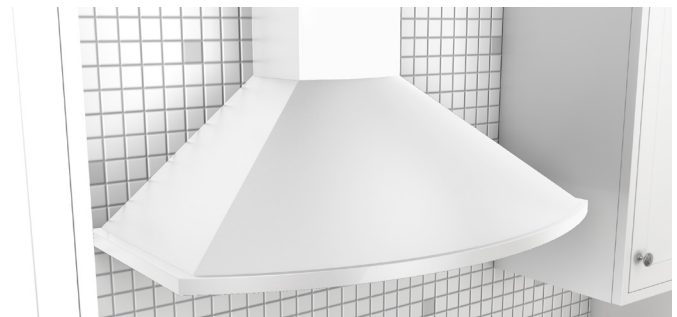

# SAVONA wall

Savona's semi-circular surfaces accentuate this range hood's European design with delicate reflections of light and shadows. Underneath the 11" tall body, Savona features a robust 685-CFM fan that operates at an ultra quiet 1 sone on normal working speed. ICON Touch™ controls with 5 speeds and our exclusive ACT™ technology make this hood a standout choice. Also available in powder-coated black and white.

<b>SIZE</b>	
ZSA-E30CB / ZSA-E30CS / ZSA-E30CW	30"
ZSA-M90CB / ZSA-M90CS / ZSA-M90CW	36"
<b>PERFORMANCE</b>	
INTERNAL, MIN.-MAX. BLOWER CFM	200 - 685
INTERNAL, MIN.-MAX. SONES	1 - 6
<b>COLOR</b>	
ZSA-E30CB / ZSA-M90CB	Black
ZSA-E30CS / ZSA-M90CS	Stainless Steel
ZSA-E30CW / ZSA-M90CW	White
<b>FEATURES</b>	
ACT™	Yes
CONTROLS	ICON Touch™
SPEED LEVELS	5*
5 MINUTE AUTO DELAY-OFF	Yes
LIGHTING	Halogen, 50W x 2
DUAL LEVEL LIGHTING	Yes
FILTERS	Aluminum Mesh x 2
RECIRCULATING OPTION	Yes
DUCT COVER EXTENSION OPTION	Yes, Up to 12' Ceiling
<b>DUCT SPECIFICATIONS</b>	
VERTICAL - INTERNAL	6" Round
HORIZONTAL - INTERNAL	NA
<b>AC POWER</b>	
	120V, 60Hz at Max. 3.5A
<b>OPTIONAL ACCESSORIES</b>	
RECIRCULATING KIT	ZRC-00SV
DUCT COVER EXTENSION	
ZSA-E30CB / ZSA-M90CB	Z1C-01SAB
ZSA-E30CS / ZSA-M90CS	Z1C-01SA
ZSA-E30CW / ZSA-M90CW	Z1C-01SAW
UNIVERSAL MAKE-UP AIR KIT	MUA008A
<b>MOUNTING HEIGHT*</b>	
	26" - 34"
<b>WARRANTY</b>	
	3 Years Parts, 1 Year Labor