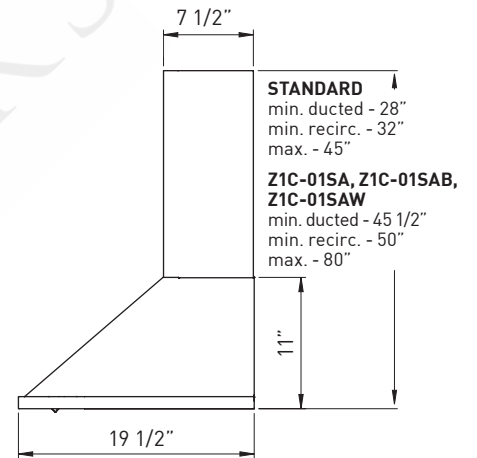

# SAVONA wall

Savona's semi-circular surfaces accentuate this range hood's European design with delicate reflections of light and shadows. Underneath the 11" tall body, Savona features a robust 685-CFM fan that operates at an ultra quiet 1 sone on normal working speed. ICON Touch™ controls with 5 speeds and our exclusive ACT™ technology make this hood a standout choice. Also available in powder-coated black and white.

<b>SIZE</b>	
ZSA-E30CB / ZSA-E30CS / ZSA-E30CW	30"
ZSA-M90CB / ZSA-M90CS / ZSA-M90CW	36"
<b>PERFORMANCE</b>	
INTERNAL, MIN.-MAX. BLOWER CFM	200 - 685
INTERNAL, MIN.-MAX. SONES	1 - 6
<b>COLOR</b>	
ZSA-E30CB / ZSA-M90CB	Black
ZSA-E30CS / ZSA-M90CS	Stainless Steel
ZSA-E30CW / ZSA-M90CW	White
<b>FEATURES</b>	
ACT™	Yes
CONTROLS	ICON Touch™
SPEED LEVELS	5*
5 MINUTE AUTO DELAY-OFF	Yes
LIGHTING	Halogen, 50W x 2
DUAL LEVEL LIGHTING	Yes
FILTERS	Aluminum Mesh x 2
RECIRCULATING OPTION	Yes
DUCT COVER EXTENSION OPTION	Yes, Up to 12' Ceiling
<b>DUCT SPECIFICATIONS</b>	
VERTICAL - INTERNAL	6" Round
HORIZONTAL - INTERNAL	NA
<b>AC POWER</b>	
	120V, 60Hz at Max. 3.5A
<b>OPTIONAL ACCESSORIES</b>	
RECIRCULATING KIT	ZRC-00SV
DUCT COVER EXTENSION	
ZSA-E30CB / ZSA-M90CB	Z1C-01SAB
ZSA-E30CS / ZSA-M90CS	Z1C-01SA
ZSA-E30CW / ZSA-M90CW	Z1C-01SAW
UNIVERSAL MAKE-UP AIR KIT	MUA008A
<b>MOUNTING HEIGHT*</b>	
	26" - 34"
<b>WARRANTY</b>	
	3 Years Parts, 1 Year Labor

FRONT

SIDE

TOP

Specifications subject to change, check zephyronline.com for up-to-date information.

		CEILING HEIGHT	8'	8.5'	9'	9.5'	10'	10.5'	11'	12'
<b>STANDARD DUCT COVER</b>	Ducted Mounting Height*	26"-32"	26"-34"	27"-34"	33"-34"	NA	NA	NA	NA	NA
	Recirc. Mounting Height*	26"-28"	26"-34"	27"-34"	33"-34"	NA	NA	NA	NA	NA
<b>EXTENSION DUCT COVER</b>	Ducted Mounting Height*	NA	NA	26"-26.5"	26"-32.5"	26"-34"	26"-34"	26"-34"	26"-34"	28"-34"
	Recirc. Mounting Height*	NA	NA	NA	26" - 28"	26"-34"	26"-34"	26"-34"	26"-34"	28"-34"