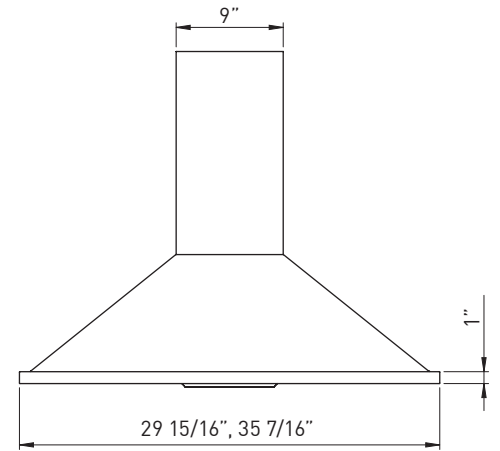

# SAVONA wall

Savona's semi-circular surfaces accentuate this range hood's European design with delicate reflections of light and shadows. Underneath the 11" tall body, Savona features a robust 685-CFM fan that operates at an ultra quiet 1 sone on normal working speed. ICON Touch™ controls with 5 speeds and our exclusive ACT™ technology make this hood a standout choice. Also available in powder-coated black and white.

FRONT

SIDE

TOP

Specifications subject to change, check zephyronline.com for up-to-date information.

		CEILING HEIGHT	8'	8.5'	9'	9.5'	10'	10.5'	11'	12'
<b>STANDARD DUCT COVER</b>	Ducted Mounting Height*	26"-32"	26"-34"	27"-34"	33"-34"	NA	NA	NA	NA	NA
	Recirc. Mounting Height*	26"-28"	26"-34"	27"-34"	33"-34"	NA	NA	NA	NA	NA
<b>EXTENSION DUCT COVER</b>	Ducted Mounting Height*	NA	NA	26"-26.5"	26"-32.5"	26"-34"	26"-34"	26"-34"	26"-34"	28"-34"
	Recirc. Mounting Height*	NA	NA	NA	26" - 28"	26"-34"	26"-34"	26"-34"	26"-34"	28"-34"