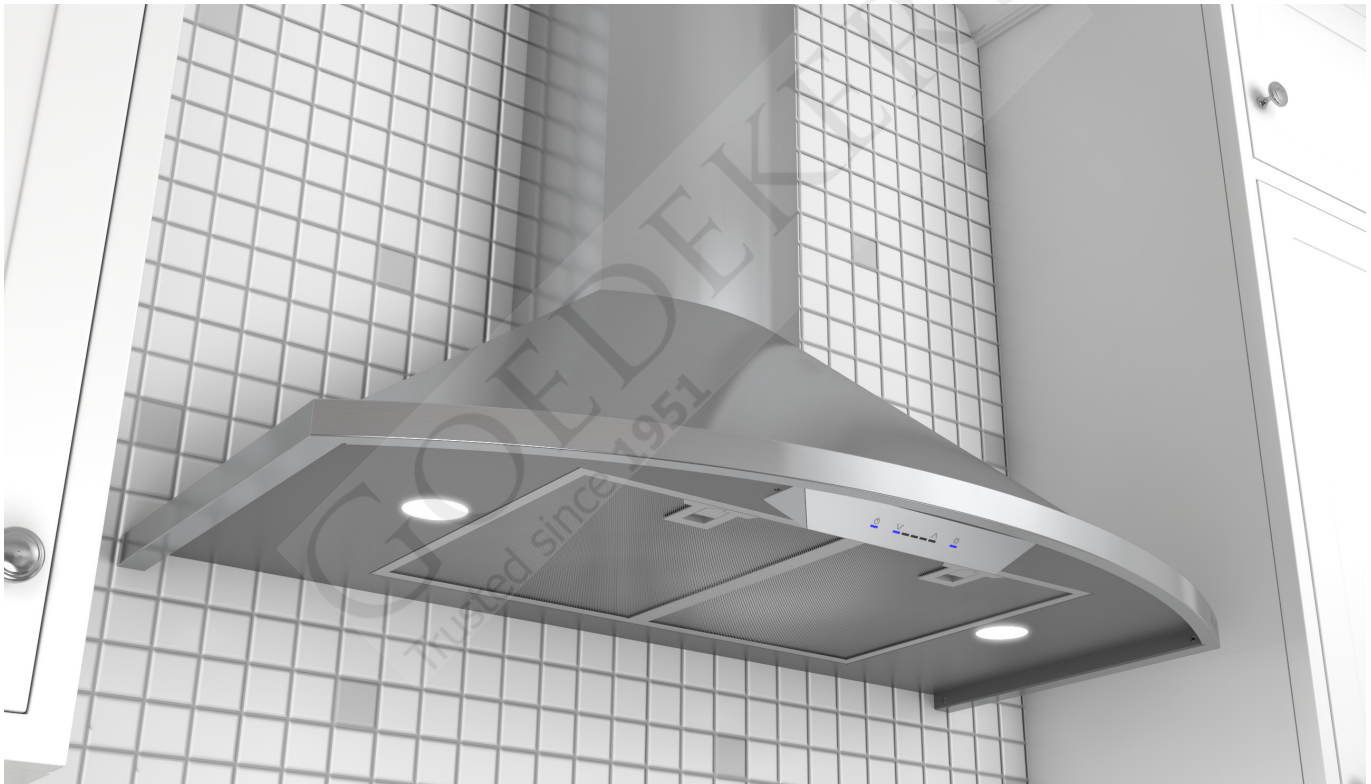

# SAVONA wall

Savona's semi-circular surfaces accentuate this range hood's European design with delicate reflections of light and shadows. Underneath the 11" tall body, Savona features a robust 685-CFM fan that operates at an ultra quiet 1 sone on normal working speed. ICON Touch™ controls with 5 speeds and our exclusive ACT™ technology make this hood a standout choice. Also available in powder-coated black and white.

<b>SIZE</b>	
ZSA-E30CB / ZSA-E30CS / ZSA-E30CW	30"
ZSA-M90CB / ZSA-M90CS / ZSA-M90CW	36"
<b>PERFORMANCE</b>	
INTERNAL, MIN.-MAX. BLOWER CFM	200 - 685
INTERNAL, MIN.-MAX. SONES	1 - 6
<b>COLOR</b>	
ZSA-E30CB / ZSA-M90CB	Black
ZSA-E30CS / ZSA-M90CS	Stainless Steel
ZSA-E30CW / ZSA-M90CW	White
<b>FEATURES</b>	
ACT™	Yes
CONTROLS	ICON Touch™
SPEED LEVELS	5*
5 MINUTE AUTO DELAY-OFF	Yes
LIGHTING	Halogen, 50W x 2
DUAL LEVEL LIGHTING	Yes
FILTERS	Aluminum Mesh x 2
RECIRCULATING OPTION	Yes
DUCT COVER EXTENSION OPTION	Yes, Up to 12' Ceiling
<b>DUCT SPECIFICATIONS</b>	
VERTICAL - INTERNAL	6" Round
HORIZONTAL - INTERNAL	NA
<b>AC POWER</b>	
	120V, 60Hz at Max. 3.5A
<b>OPTIONAL ACCESSORIES</b>	
RECIRCULATING KIT	ZRC-00SV
DUCT COVER EXTENSION	
ZSA-E30CB / ZSA-M90CB	Z1C-01SAB
ZSA-E30CS / ZSA-M90CS	Z1C-01SA
ZSA-E30CW / ZSA-M90CW	Z1C-01SAW
UNIVERSAL MAKE-UP AIR KIT	MUA008A
<b>MOUNTING HEIGHT*</b>	
	26" - 34"
<b>WARRANTY</b>	
	3 Years Parts, 1 Year Labor