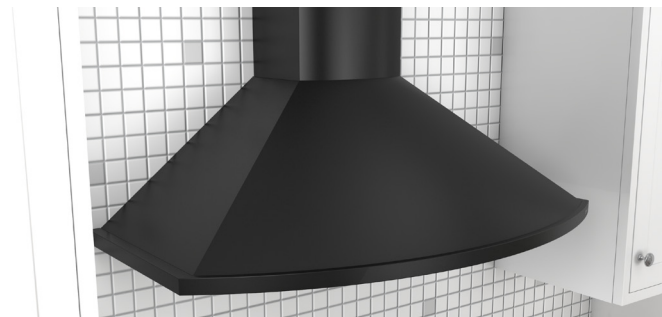

# SAVONA wall

Savona's semi-circular surfaces accentuate this range hood's European design with delicate reflections of light and shadows. Underneath the 11" tall body, Savona features a robust 685-CFM fan that operates at an ultra quiet 1 sone on normal working speed. ICON Touch™ controls with 5 speeds and our exclusive ACT™ technology make this hood a standout choice. Also available in powder-coated black and white.

<b>SIZE</b>	
ZSA-E30CB / ZSA-E30CS / ZSA-E30CW	30"
ZSA-M90CB / ZSA-M90CS / ZSA-M90CW	36"
<b>PERFORMANCE</b>	
INTERNAL, MIN.-MAX. BLOWER CFM	200 - 685
INTERNAL, MIN.-MAX. SONES	1 - 6
<b>COLOR</b>	
ZSA-E30CB / ZSA-M90CB	Black
ZSA-E30CS / ZSA-M90CS	Stainless Steel
ZSA-E30CW / ZSA-M90CW	White
<b>FEATURES</b>	
ACT™	Yes
CONTROLS	ICON Touch™
SPEED LEVELS	5*
5 MINUTE AUTO DELAY-OFF	Yes
LIGHTING	Halogen, 50W x 2
DUAL LEVEL LIGHTING	Yes
FILTERS	Aluminum Mesh x 2
RECIRCULATING OPTION	Yes
DUCT COVER EXTENSION OPTION	Yes, Up to 12' Ceiling
<b>DUCT SPECIFICATIONS</b>	
VERTICAL - INTERNAL	6" Round
HORIZONTAL - INTERNAL	NA
<b>AC POWER</b>	
	120V, 60Hz at Max. 3.5A
<b>OPTIONAL ACCESSORIES</b>	
RECIRCULATING KIT	ZRC-00SV
DUCT COVER EXTENSION	
ZSA-E30CB / ZSA-M90CB	Z1C-01SAB
ZSA-E30CS / ZSA-M90CS	Z1C-01SA
ZSA-E30CW / ZSA-M90CW	Z1C-01SAW
UNIVERSAL MAKE-UP AIR KIT	MUA008A
<b>MOUNTING HEIGHT*</b>	
	26" - 34"
<b>WARRANTY</b>	
	3 Years Parts, 1 Year Labor