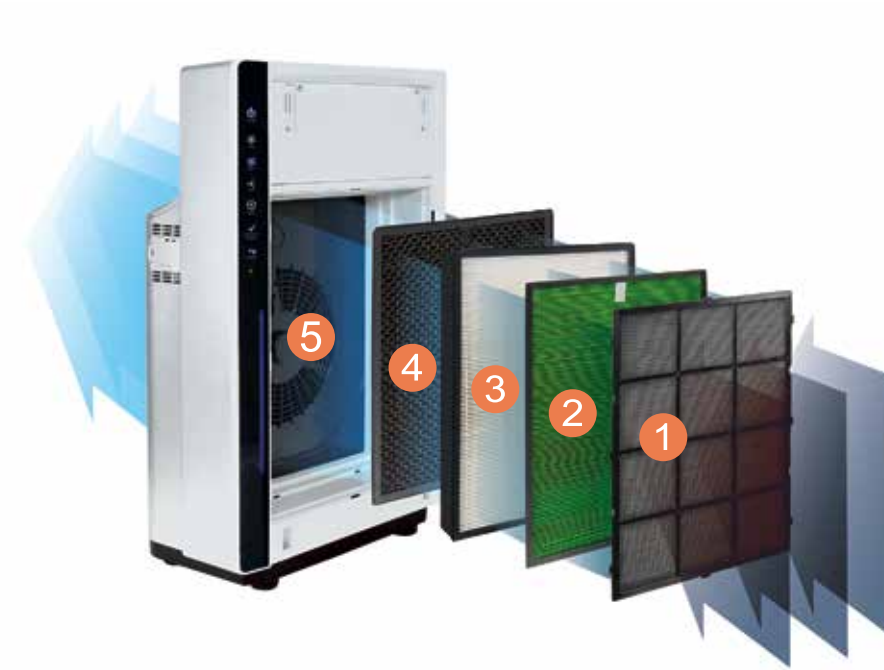

FRIEDRICH

1883

5-STAGE AIR PURIFIER

THE EXPERTS IN ROOM CONDITIONING

Friedrich AP260 air purifier

Friedrich's new air purifier features a superior 5-stage filtration system that captures up to 99.97% of all particles as small as .03 microns. It effectively filters dust, pollen, mold spores, pet dander and tobacco smoke in spaces up to 260 square feet (approx. 16' x 16' room).

The Friedrich air purifier is ideal for those suffering from allergies, asthma or breathing difficulties or who simply want clean, healthy air in their home.

RATED FOR
260
SQ. FT. ROOMS

Air Quality Sensor

Detects impurities in the air and adjusts the cleaning level. Light changes color to indicate air quality.

5 STAGE FILTRATION

Removes up to 99.97% of airborne particles larger than .03 microns, captures germs and bacteria, and controls household odors .

5 Filters For Superior Air Filtration

- 1. Antibacterial Pre-filter**
Washable filter removes large particles: larger dust, human hair, pet hair and pet dander.
- 2. Antibacterial/Antifungal Multi-filter**
Effectively filters out smaller particles: dust, pollen, mold spores and allergens, while preventing bacteria and fungi.
- 3. High Performance HEPA filter with Antibacterial Coating**
HEPA filter removes 99.97% of all particles greater than 0.3 microns from the air: fine dust, pollen, mold spores, pet dander and tobacco smoke. Antibacterial coating prevents the growth of germs & mold.
- 4. Activated Carbon Filter**
The carbon filter absorbs gaseous pollutants including VOCs (volatile organic compounds), chemical vapors, and odors (pet, tobacco, cooking etc.)
- 5. Plasma Generator**
Ionized plasma field sterilizes and disinfects harmful airborne substances such as viruses and bacteria.