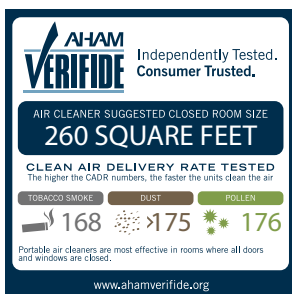

FRIEDRICH

1883

5-STAGE AIR PURIFIER

THE EXPERTS IN ROOM CONDITIONING

Friedrich AP260 air purifier

Friedrich's new air purifier features a superior 5-stage filtration system that captures up to 99.97% of all particles as small as .03 microns. It effectively filters dust, pollen, mold spores, pet dander and tobacco smoke in spaces up to 260 square feet (approx. 16' x 16' room).

The Friedrich air purifier is ideal for those suffering from allergies, asthma or breathing difficulties or who simply want clean, healthy air in their home.

RATED FOR
260
SQ. FT. ROOMS

Air Quality Sensor

Remote control

Replacement Filters

Filter Kit
AP260HFRK
One HEPA filter, two antibacterial filters to keep indoor air clean.

Filter Kit
AP260CFRK
Two carbon filters for odor control.

Four color packaging

Power	120V
Remote control	YES
Coverage	260 sq. ft.
Weight	18.35 lbs.
Height	26 3/8 inches
Width	15 inches
Depth	9 1/2 inches
Power cord	6.25 ft. long
Warranty-Parts	1 yr. any part; 2-5 yrs. functional parts
Warranty-Labor	1 yr. carry in to service center