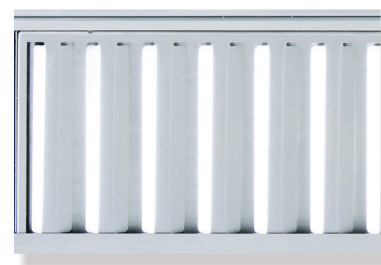

COMPACT

INSERTS

Size	26" & 30"
Type / Finish	Insert / Stainless Steel

MODELS	MODEL	DESCRIPTION
	UIB26-600	Compact 600 CFM 26"W x 11 1/2"D x 9"H
	UIB30-600	Compact 600 CFM 30"W x 11 1/2"D x 9"H

FEATURES

Controls	Stainless Steel Variable Speed Control Knobs
Illumination	60W Halogen Lamps with Dimmer Control 26" (2), & 30" (2)
Installation Type	Ducted (Top Duct Only)
Blower Options	Internal 600 CFM 6" Round Duct
Filter Type	Baffle Filter, Stainless Steel, Dishwasher-Safe
Electrical	15 amps at 120 volts