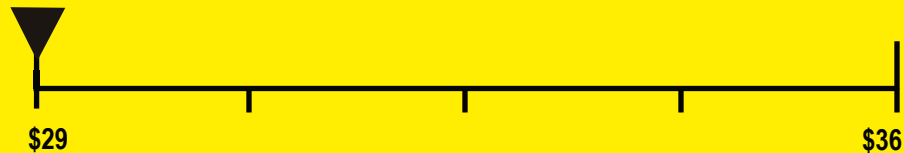

## Estimated Yearly Operating Cost

**\$27**

Cost Range of Similar Models

**225** kWh

Estimated Yearly Electricity Use

Your cost will depend on your utility rates and use.

- | Cost range based only on models of similar capacity and features
- | Estimated operating cost based on a 2013 national average electricity cost of 12.00 cents per kWh.
- | For more information, visit [www.ftc.gov/appliances](http://www.ftc.gov/appliances).